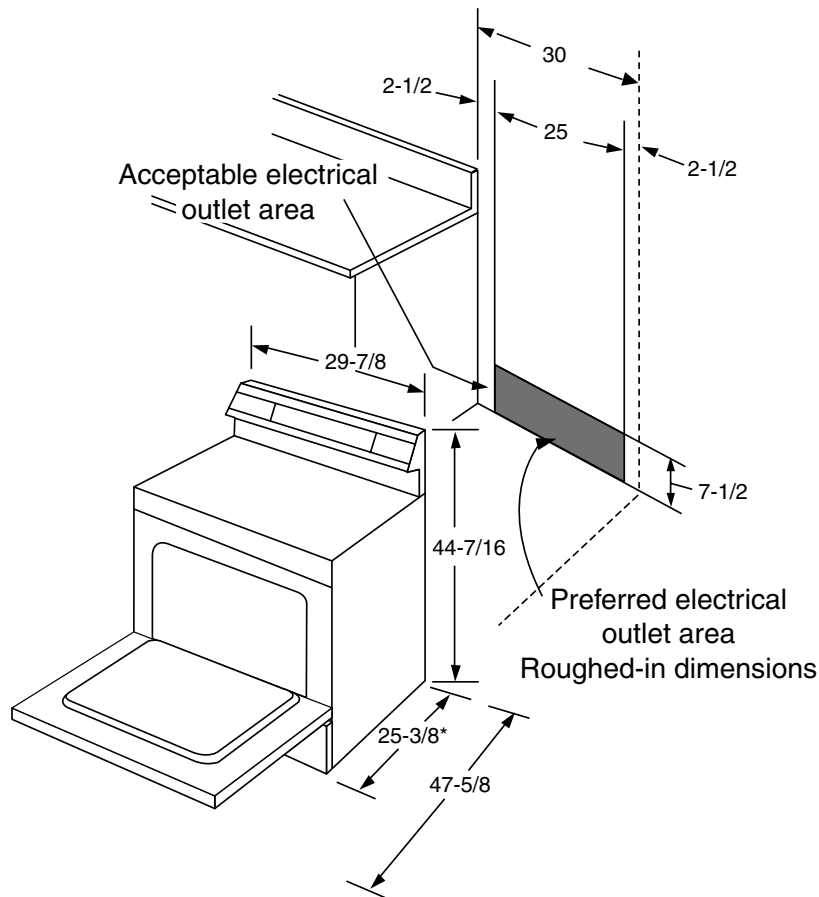

GE Appliances

JBP64BBWH—GE Spectra™ 30" Free-Standing CleanDesign™ Electric Range

Dimensions and Installation Information (in inches)

KW Rating	
240V	10.5
208V	7.9

A properly grounded branch circuit with a 3 prong grounding type receptacle is required for GE ranges.

Receptacle Locations

Locally approved flexible service cord or conduit must be used because terminals are not accessible after range installation. See shaded area in drawing for location of electrical outlet box. Recommended outlet locations allow range to be installed directly against wall.

Note: Conforms to U.L. requirements for 0" spacing for adjacent walls below countertops. To reduce possibility of scorching of walls, it is recommended a minimum of 1-1/2" spacing be allowed from adjacent side walls to allow for possible extended, high-heat, no-load heating element operation.

*Dimension from wall to front of closed door handle is 27-3/4".

Specification Revised 2/00

All GE ranges are equipped with an Anti-Tip device. The installation of this device is an important, required step in the installation of the range.