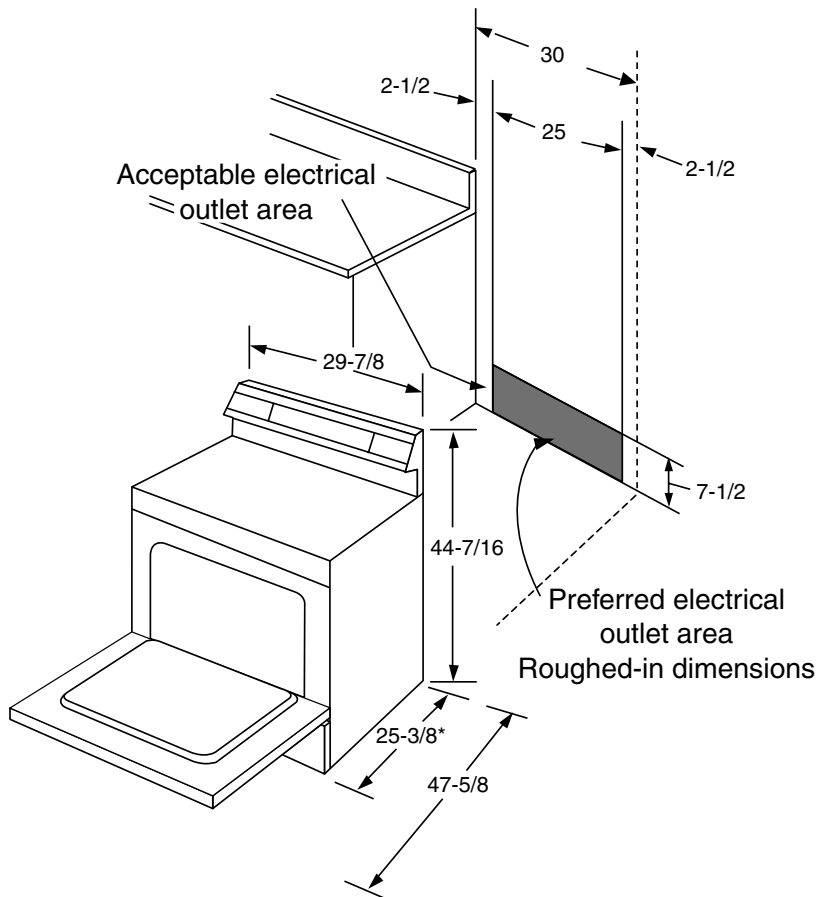

GE Appliances

JBP65WCWW—GE Spectra™ 30" Free-Standing CleanDesign™ Electric Range

Dimensions and Installation Information (in inches)

*Dimension from wall to front of closed door handle is 27-3/4".

KW Rating	
240V	10.5
208V	7.9

A properly grounded branch circuit with a 3 prong grounding type receptacle is required for GE ranges.

Receptacle Locations

Locally approved flexible service cord or conduit must be used because terminals are not accessible after range installation. See shaded area in drawing for location of electrical outlet box. Recommended outlet locations allow range to be installed directly against wall.

Note: Conforms to U.L. requirements for 0" spacing for adjacent walls below countertops. To reduce possibility of scorching of walls, it is recommended a minimum of 1-1/2" spacing be allowed from adjacent side walls to allow for possible extended, high-heat, no-load heating element operation.

Features and Benefits

- Super Large 5.0 Cu. Ft. Oven Capacity
- Self-Cleaning Oven with Self-Clean Latch
- One-Piece Upswept Patterned Glass-Ceramic Cooktop
- Two 6" and Two 8" Ribbon Heating Elements with Warming Zone
- QuickSet II Oven Controls
- Digital Temperature Display
- 2 Oven Shelves
- Auto Oven Shut-Off with Override
- Audible Preheat Signal
- Dual Bake Element
- Hot Surface Lights
- Oven "On" Light
- Infinite Heat Controls
- Interior Oven Light
- Porcelain-Enameled Broiler Pan with Chrome-Plated Grid
- Frameless Glass Oven Door with Window
- Designer-Style Handle
- Color-Matched Extra-Large Storage Drawer
- Model JBP65WCWW - White on white