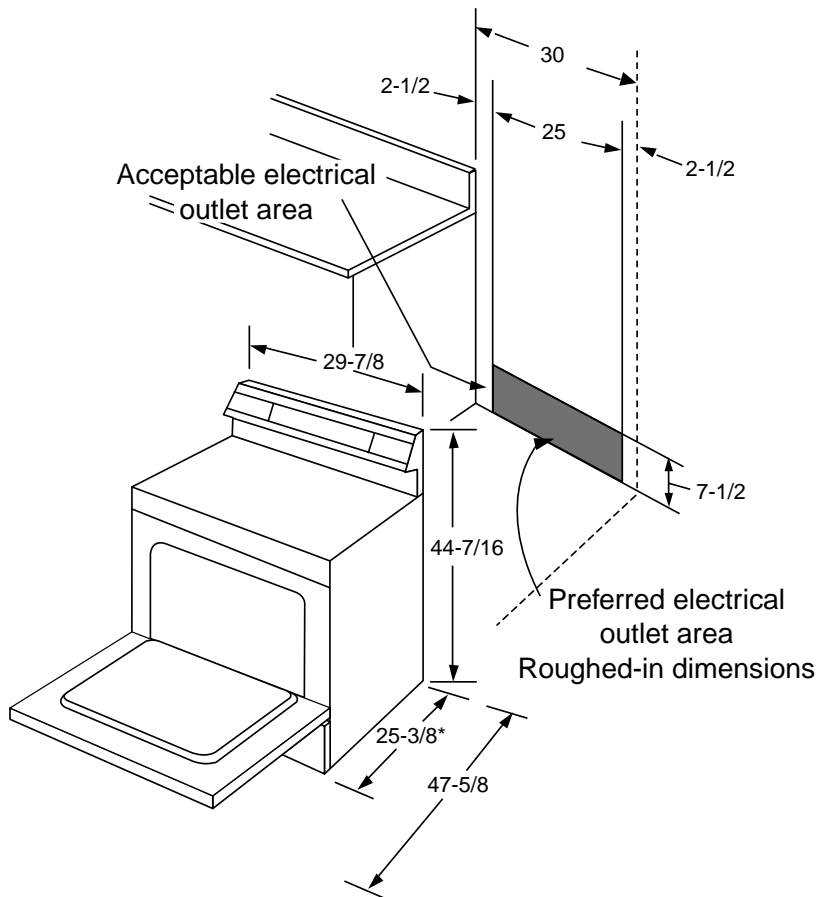

GE Appliances

JBP68CD/WD—GE 30" Free-Standing CleanDesign™ Electric Range

Dimensions and Installation Information (in inches)

*Dimension from wall to front of closed door handle is 27-3/4".

Specification Created 8/01

KW Rating	
240V	10.5
208V	7.9

A properly grounded branch circuit with a 3 prong grounding type receptacle is required for GE ranges.

Receptacle Locations

Locally approved flexible service cord or conduit must be used because terminals are not accessible after range installation. See shaded area in drawing for location of electrical outlet box. Recommended outlet locations allow range to be installed directly against wall.

Note: Conforms to U.L. requirements for 0" spacing for adjacent walls below countertops. To reduce possibility of scorching of walls, it is recommended a minimum of 1-1/2" spacing be allowed from adjacent side walls to allow for possible extended, high-heat, no-load heating element operation.

Features and Benefits

- Super Large 5.0 Cu. Ft. Oven Capacity
- Self-Cleaning Oven with Self-Clean Latch
- One-Piece Upswept Patterned Glass-Ceramic Cooktop
- Two 6" and Two 8" Ribbon Heating Elements
- QuickSet II Oven Controls
- Digital Temperature Display
- 2 Oven Shelves
- Auto Oven Shut-Off with Override
- Audible Preheat Signal
- Dual Bake Element
- Hot Surface Lights
- Oven "On" Light
- Infinite Heat Controls
- Self-Clean Cool-Down Time Display
- Interior Oven Light
- Porcelain-Enameled Broiler Pan with Chrome-Plated Grid
- Frameless Glass Oven Door with Big-View Window
- Designer-Style Handle
- Color-Matched Extra-Large Storage Drawer
- Model JBP68WDWW - White on white
- Model JBP68CDCC - Bisque