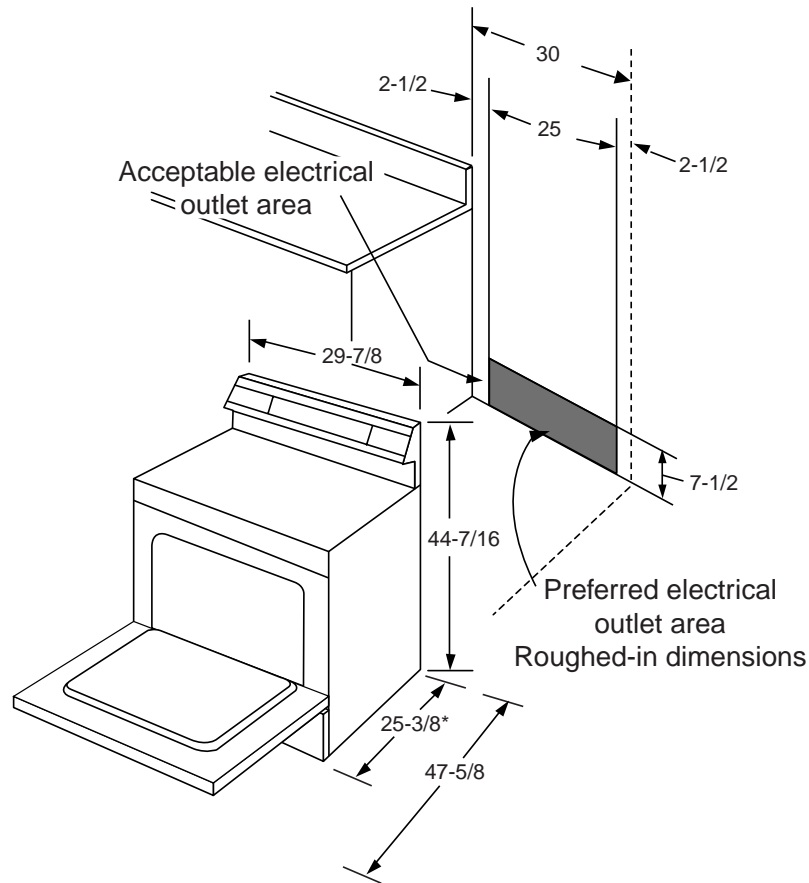

GE Appliances

JBP78ABAA--GE Spectra™ 30" Free-Standing QuickClean™ Electric Range

Dimensions and Installation Information (in inches)

*Dimension from wall to front of closed door handle is 27-3/4".

KW Rating	
240V	11.0
208V	8.3
Breaker Size	
40 Amps [†]	

[†]**Note:** Check local codes for required breaker size.

A properly grounded branch circuit with a 3 prong grounding type receptacle is required for GE ranges.

Receptacle Locations

Locally approved flexible service cord or conduit must be used because terminals are not accessible after range installation. See shaded area in drawing for location of electrical outlet box. Recommended outlet locations allow range to be installed directly against wall.

Note: 30" ranges conform to U.L. requirements for 0" spacing from adjacent walls below countertops. To reduce possibility of scorching of walls, engineering recommends a minimum of 1-1/2" spacing to allow for possible extended, high-heat, no-load heating element operation.

Features and Benefits

- Super Large 5.0 Cu. Ft. Oven Capacity
- Self-Cleaning Oven with Self-Clean Latch
- One-Piece Upswept Patterned Glass-Ceramic Cooktop
- Two 6" (with Warming Option), One 8" and One 6"/9" Dual Heating Element
- TrueTemp™ System with QuickSet III Controls
- Six-Pass Power Bake Element
- SmartLogic™ Oven Controls
- Digital Temperature Display
- 2 Oven Shelves
- Time Bake with Delay
- Auto Oven Shut-Off with Override
- Audible Preheat Signal
- Dual Bake Element
- Hot Surface Lights
- Oven "On" Light
- Infinite Heat Controls
- Self-Clean Cool-Down Time Display
- Delay Clean Option
- Interior Oven Light
- Porcelain-Enameled Broiler Pan with Chrome-Plated Grid
- Frameless Glass Oven Door with Big View Window
- Designer-Style Handle
- Color-Matched Extra-Large Storage Drawer
- Model JBP78WBWW - White on white
- Model JBP78BBBB - Black on black
- Model JBP78ABAA - Almond on almond