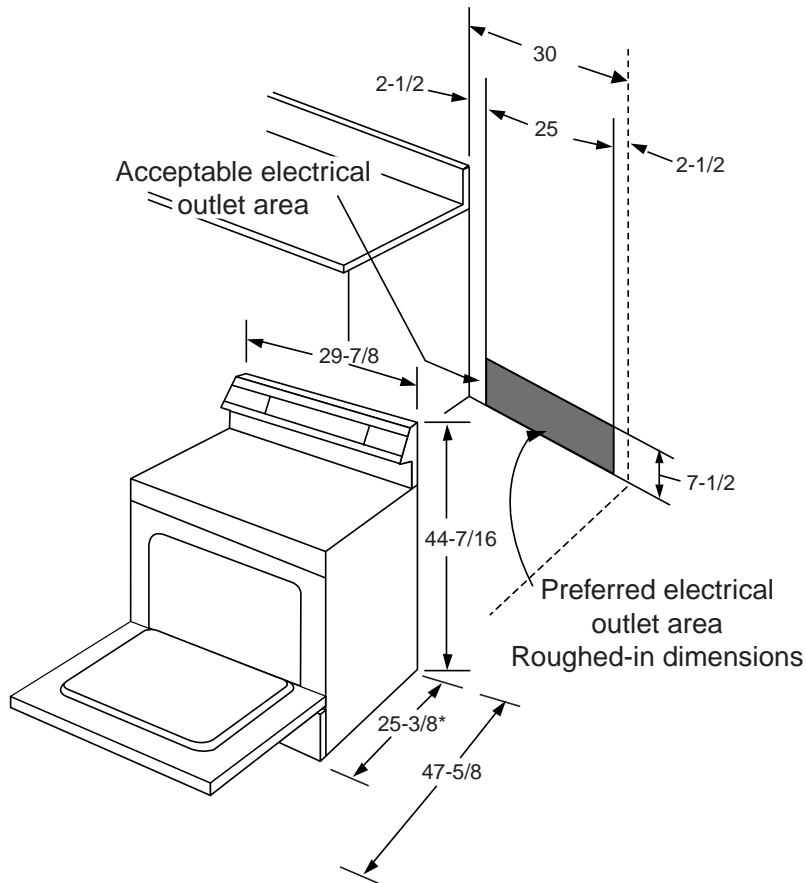

GE Appliances

JBP78BBBB--GE Spectra™ 30" Free-Standing QuickClean™ Electric Range

Dimensions and Installation Information (in inches)

KW Rating	
240V	11.0
208V	8.3
Breaker Size	
40 Amps ¹	

¹**Note:** Check local codes for required breaker size.

A properly grounded branch circuit with a 3 prong grounding type receptacle is required for GE ranges.

Receptacle Locations

Locally approved flexible service cord or conduit must be used because terminals are not accessible after range installation. See shaded area in drawing for location of electrical outlet box. Recommended outlet locations allow range to be installed directly against wall.

Note: 30" ranges conform to U.L. requirements for 0" spacing from adjacent walls below countertops. To reduce possibility of scorching of walls, engineering recommends a minimum of 1-1/2" spacing to allow for possible extended, high-heat, no-load heating element operation.

*Dimension from wall to front of closed door handle is 27-3/4".

Specification Revised 4/99

All GE ranges are equipped with an Anti-Tip device. The installation of this device is an important, required step in the installation of the range.