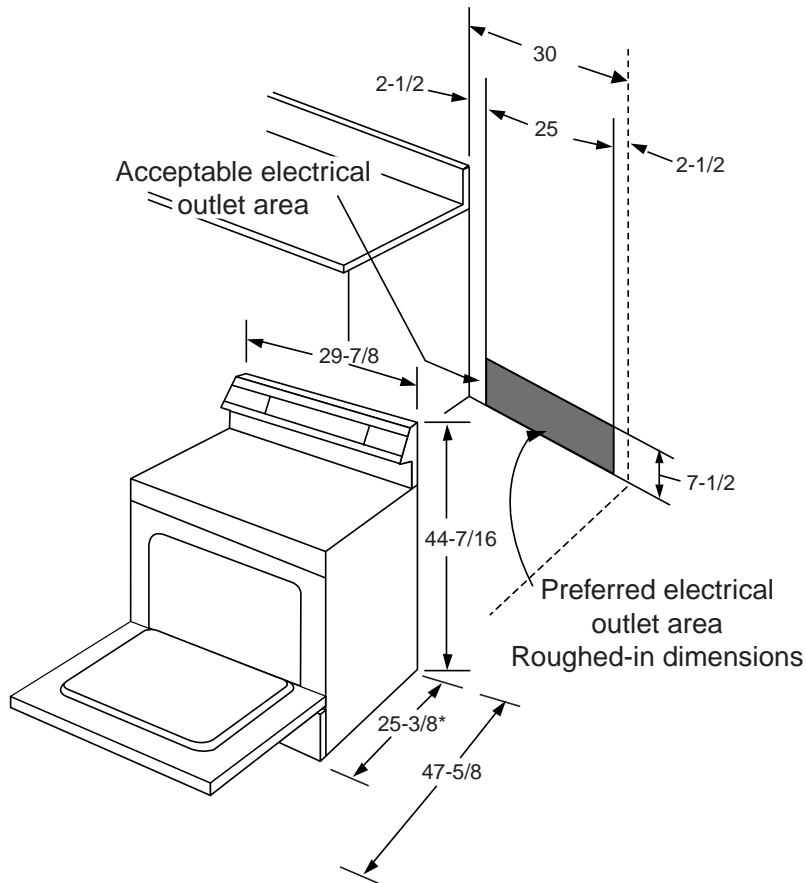

GE Appliances

JBP78WBWW--GE Spectra™ 30" Free-Standing QuickClean™ Electric Range

Dimensions and Installation Information (in inches)

*Dimension from wall to front of closed door handle is 27-3/4".

| KW Rating | |
|----------------------|------|
| 240V | 11.0 |
| 208V | 8.3 |
| Breaker Size | |
| 40 Amps ¹ | |

¹**Note:** Check local codes for required breaker size.

A properly grounded branch circuit with a 3 prong grounding type receptacle is required for GE ranges.

Receptacle Locations

Locally approved flexible service cord or conduit must be used because terminals are not accessible after range installation. See shaded area in drawing for location of electrical outlet box. Recommended outlet locations allow range to be installed directly against wall.

Note: 30" ranges conform to U.L. requirements for 0" spacing from adjacent walls below countertops. To reduce possibility of scorching of walls, engineering recommends a minimum of 1-1/2" spacing to allow for possible extended, high-heat, no-load heating element operation.

Features and Benefits

- Super Large 5.0 Cu. Ft. Oven Capacity
- Self-Cleaning Oven with Self-Clean Latch
- One-Piece Upswept Patterned Glass-Ceramic Cooktop
- Two 6" (with Warming Option), One 8" and One 6"/9" Dual Heating Element
- TrueTemp™ System with QuickSet III Controls
- Six-Pass Power Bake Element
- SmartLogic™ Oven Controls
- Digital Temperature Display
- 2 Oven Shelves
- Time Bake with Delay
- Auto Oven Shut-Off with Override
- Audible Preheat Signal
- Dual Bake Element
- Hot Surface Lights
- Oven "On" Light
- Infinite Heat Controls
- Self-Clean Cool-Down Time Display
- Delay Clean Option
- Interior Oven Light
- Porcelain-Enameled Broiler Pan with Chrome-Plated Grid
- Frameless Glass Oven Door with Big View Window
- Designer-Style Handle
- Color-Matched Extra-Large Storage Drawer
- Model JBP78WBWW - White on white
- Model JBP78BBBB - Black on black
- Model JBP78ABAA - Almond on almond