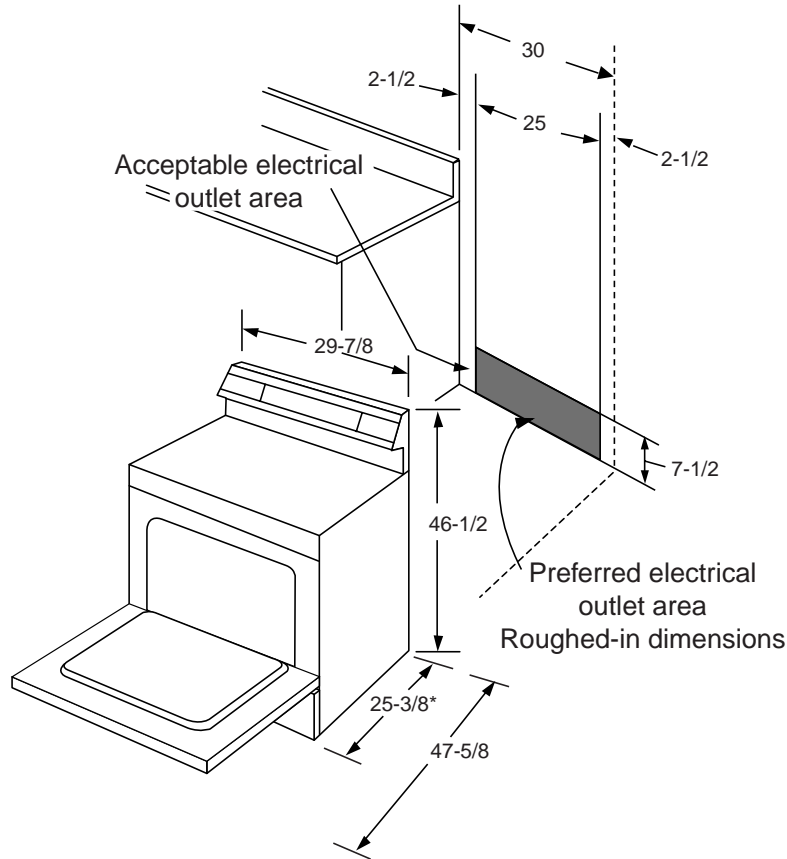

Profile™

JBP79ABAA - GE Profile™ Spectra™ 30" Free-Standing QuickClean™ Electric Range

Dimensions and Installation Information (in inches)

*Dimension from wall to front of closed door handle is 27-3/8".

KW Rating	
240V	11.0
208V	8.3
Breaker Size	
40 Amps [†]	

Note: Check local codes for required breaker size.

A properly grounded branch circuit with a 3 prong grounding type receptacle is required for GE ranges.

Receptacle Locations

Locally approved flexible service cord or conduit must be used because terminals are not accessible after range installation. See shaded area in drawing for location of electrical outlet box. Recommended outlet locations allow range to be installed directly against wall.

Note: Conforms to U.L. requirements for 0" spacing for adjacent walls below countertops. To reduce possibility of scorching of walls, it is recommended a minimum of 1-1/2" spacing be allowed from adjacent side walls to allow for possible extended, high-heat, no-load heating element operation.

Features and Benefits

- Super Large 5.0 Cu. Ft. Oven Capacity
- Self-Cleaning Oven with Auto Self-Clean Latch
- Patterned Glass-Ceramic Cooktop
- One-Piece Upswept Cooktop
- Two 6" (with Warming Option), One 8" and One 6"/9" Dual Heating Element
- TrueTemp™ System with QuickSet IV Controls
- Six-Pass Power Bake Element
- SmartLogic™ Oven Controls
- Digipad Numeric Entry
- Oven Function Icons
- Porcelain-Enameled Broiler Pan with Chrome-Plated Grid
- 2 Oven Shelves
- Time Bake with Delay
- Auto Oven Shut-Off with Override
- Audible Preheat Signal
- Dual Bake Element
- Hot Surface Lights
- Oven "On" Light
- Frameless Glass Oven Door with Big View Window
- Full-Width Fluorescent Cooktop Night Light
- Sure-Grip Designer-Style Handle
- Color-Matched Extra-Large Storage Drawer
- Model JBP79WBWW - White on white
- Model JBP79BBBB - Black on black
- Model JBP79ABAA - Almond on almond
- Model JBP79CBCC - Bisque