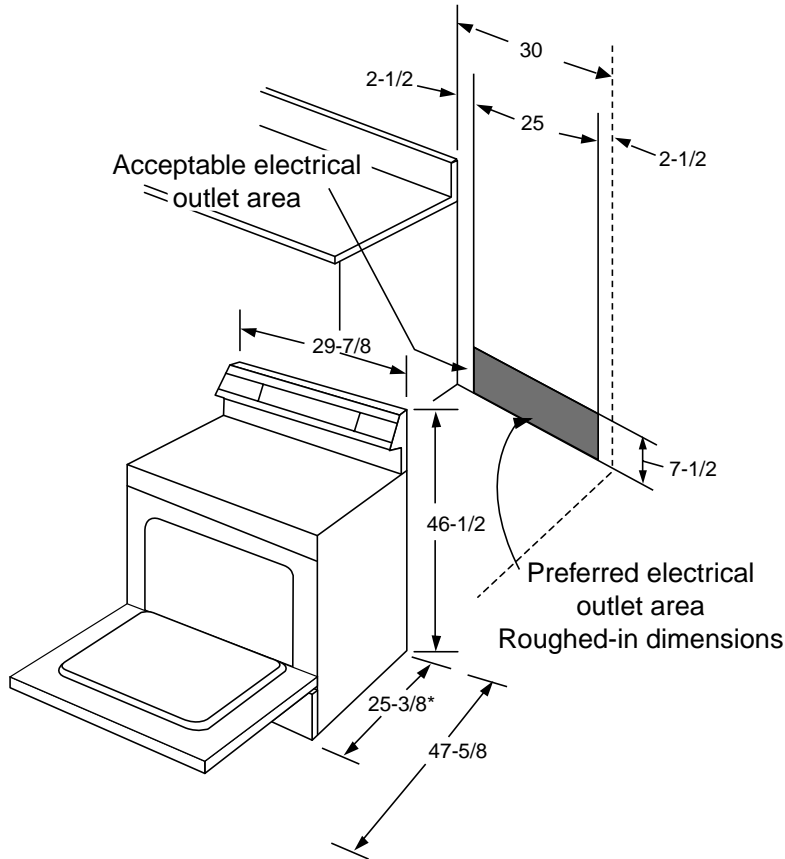

Profile™

JBP79KDCC—GE Profile™ Spectra™ 30" Free-Standing QuickClean™ Electric Range

Dimensions and Installation Information (in inches)

*Dimension from wall to front of closed door handle is 27-3/8".

KW Rating	
240V	11.0
208V	8.3
Breaker Size	
40 Amps [†]	

[†]**Note:** Check local codes for required breaker size.

A properly grounded branch circuit with a 3 prong grounding type receptacle is required for GE ranges.

Receptacle Locations

Locally approved flexible service cord or conduit must be used because terminals are not accessible after range installation. See shaded area in drawing for location of electrical outlet box. Recommended outlet locations allow range to be installed directly against wall.

Note: Conforms to U.L. requirements for 0" spacing for adjacent walls below countertops. To reduce possibility of scorching of walls, it is recommended a minimum of 1-1/2" spacing be allowed from adjacent side walls to allow for possible extended, high-heat, no-load heating element operation.