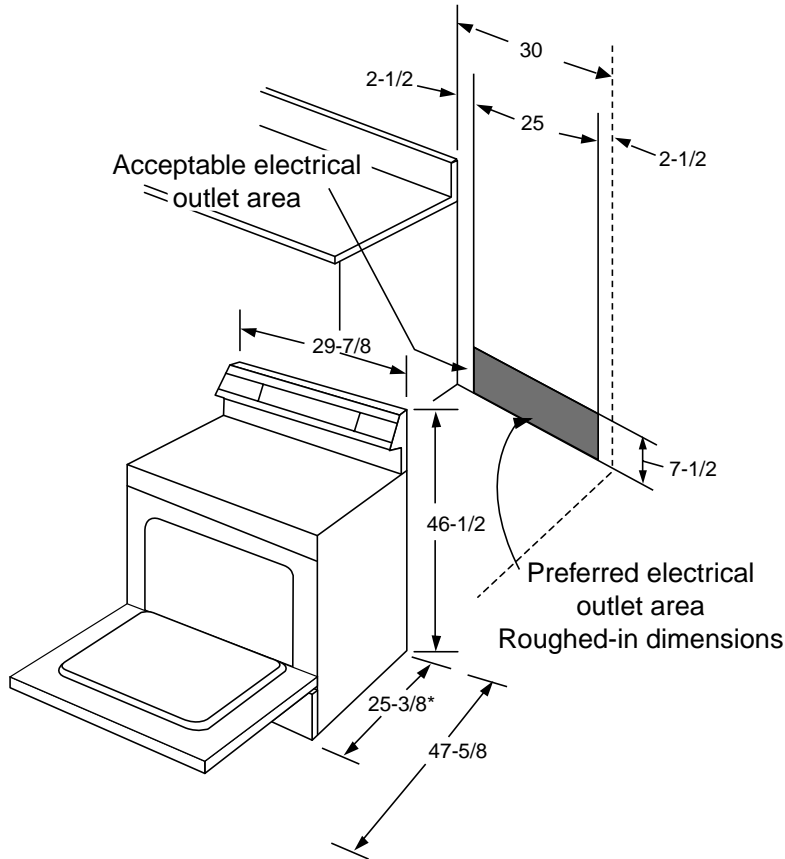

Profile™

JBP79SDSS—GE Profile™ Spectra™ 30" Free-Standing QuickClean™ Electric Range

Dimensions and Installation Information (in inches)

*Dimension from wall to front of closed door handle is 27-3/8".

KW Rating	
240V	11.0
208V	8.3
Breaker Size	
40 Amps [†]	

[†]**Note:** Check local codes for required breaker size.

A properly grounded branch circuit with a 3 prong grounding type receptacle is required for GE ranges.

Receptacle Locations

Locally approved flexible service cord or conduit must be used because terminals are not accessible after range installation. See shaded area in drawing for location of electrical outlet box. Recommended outlet locations allow range to be installed directly against wall.

Note: Conforms to U.L. requirements for 0" spacing for adjacent walls below countertops. To reduce possibility of scorching of walls, it is recommended a minimum of 1-1/2" spacing be allowed from adjacent side walls to allow for possible extended, high-heat, no-load heating element operation.