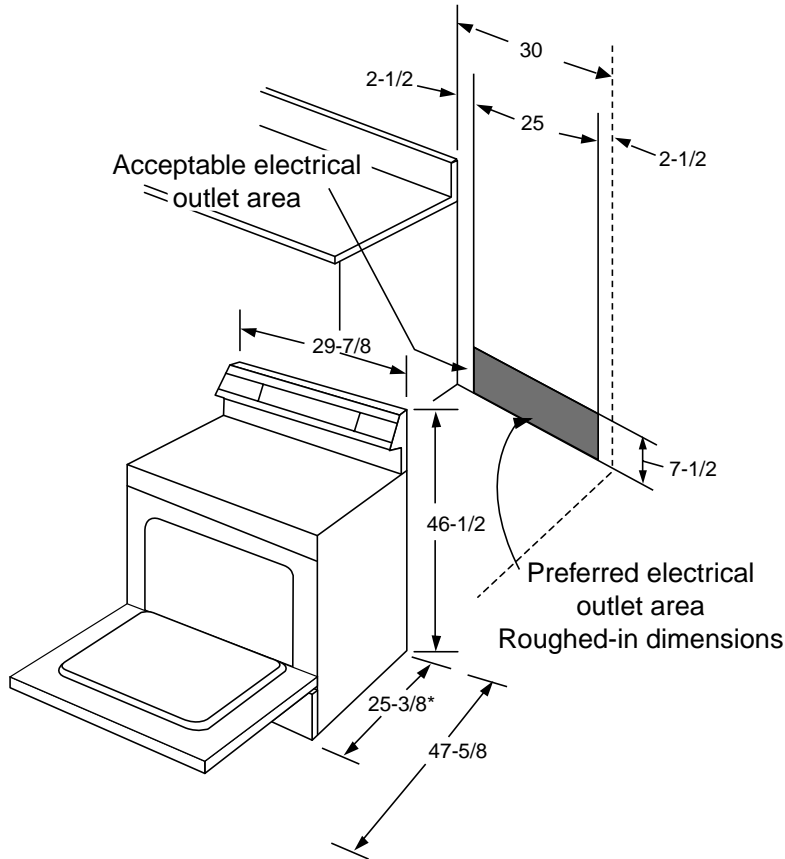

Profile™

JBP85TDWW—GE Profile™ Spectra™ 30" Free-Standing QuickClean™ Electric Range

Dimensions and Installation Information (in inches)

*Dimension from wall to front of closed door handle is 27-3/8".

KW Rating	
240V	11.5
208V	8.6
Breaker Size	
40 Amps†	

†**Note:** Check local codes for required breaker size.

A properly grounded branch circuit with a 3 prong grounding type receptacle is required for GE ranges.

Receptacle Locations

Locally approved flexible service cord or conduit must be used because terminals are not accessible after range installation. See shaded area in drawing for location of electrical outlet box. Recommended outlet locations allow range to be installed directly against wall.

Note: Conforms to U.L. requirements for 0" spacing for adjacent walls below countertops. To reduce possibility of scorching of walls, it is recommended a minimum of 1-1/2" spacing be allowed from adjacent side walls to allow for possible extended, high-heat, no-load heating element operation.