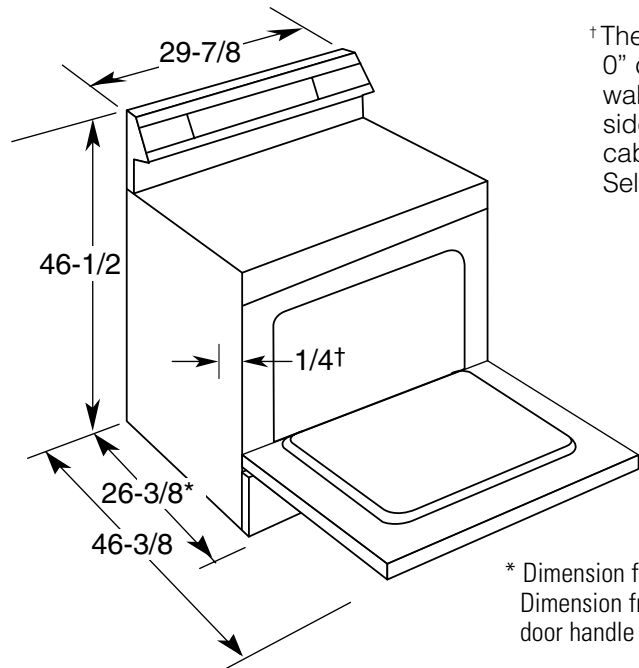

GE Appliances

JBS61WC - GE 5.0 Cu. Ft. Free-Standing Electric Range

Dimensions (in inches)

†The range may be placed with a 0" clearance (flush) at the back wall and side walls if the range side trime extend beyond the cabinet fronts at least 1/4". Self-Clean models only.

* Dimension from wall to front of closed door. Dimension from wall to front of closed door handle is 28-1/2".

KW Rating	
240V	10.5
208V	7.9

Receptacle Locations

For 30" Free-Standing Ranges locally approved flexible service cord or conduit must be used because terminals are not accessible after range installation. See shaded area in drawing for location of electrical outlet box. Recommended outlet locations allow range to be installed directly against wall.

Note: 30" Ranges conform to U.L. requirements for 0" spacing for adjacent walls below countertops. To reduce possibility of scorching of walls, it is recommended a minimum of 1-1/2" spacing be allowed from adjacent side walls to allow for possible extended, high-heat, no-load heating element operation.