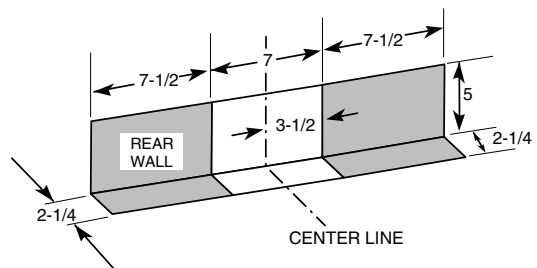

GE Appliances

JBS61WC - GE 5.0 Cu. Ft. Free-Standing Electric Range

Dimensions (in inches)

†The range may be placed with a 0" clearance (flush) at the back wall and side walls if the range side trime extend beyond the cabinet fronts at least 1/4". Self-Clean models only.

* Dimension from wall to front of closed door. Dimension from wall to front of closed door handle is 28-1/2".

KW Rating	
240V	10.5
208V	7.9

Receptacle Locations

For 30" Free-Standing Ranges locally approved flexible service cord or conduit must be used because terminals are not accessible after range installation. See shaded area in drawing for location of electrical outlet box. Recommended outlet locations allow range to be installed directly against wall.

Note: 30" Ranges conform to U.L. requirements for 0" spacing for adjacent walls below countertops. To reduce possibility of scorching of walls, it is recommended a minimum of 1-1/2" spacing be allowed from adjacent side walls to allow for possible extended, high-heat, no-load heating element operation.