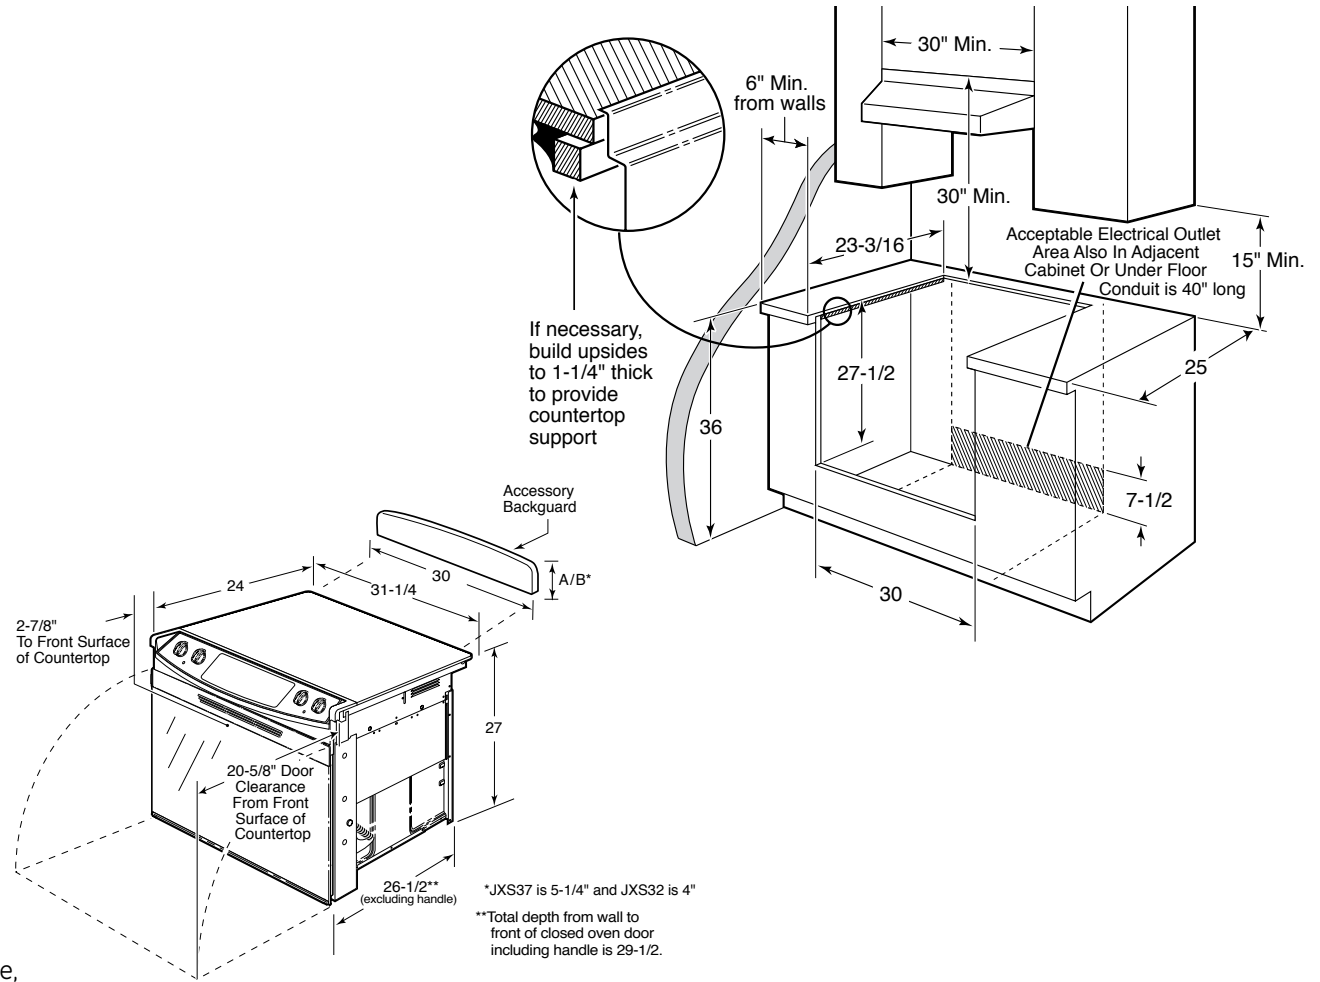

JDP39DN

GE® 30" Drop-In Electric Range with Self-Cleaning Oven

Dimensions and Installation Information

KW Rating	
240V	10.8
208V	8.1

Note: Cabinets installed adjacent to drop-in ranges must have an adhesion spec of at least 194°.

Important

30" Drop-In Ranges are designed to hang from the countertop. It does not rest on the floor. For installation alternatives, refer to installation instructions packed with product.

Note: 30" Drop-In Electric Ranges conform to U.L. requirements for 3" minimum spacing between range and side walls above countertop.

Installation Information: Before installing, consult installation instructions packed with product for current dimensional data.

For answers to your Monogram®, GE Profile™ or GE® appliance questions, visit our website at geappliances.com or call GE Answer Center® service, 800.626.2000.

Dimension and installation information are shown in inches.

imagination at work

Listed by Underwriters Laboratories

Specification Revised 3/10

320827