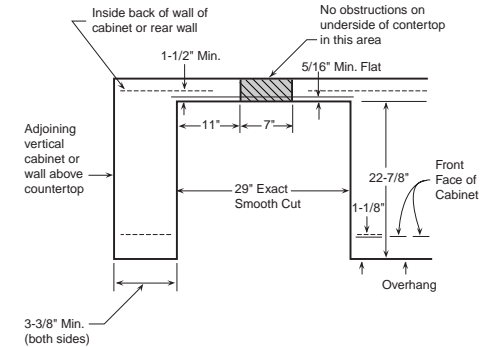

GE Appliances

JDP40BBB—GE Profile™ 30" Drop-In Electric Range

Dimensions (in inches)

*Note: 29" Wide Opening for Overlapping Cooktop and Built-In Look

**Note: 24" Minimum clearance between the cooktop and the bottom of the cabinet when the bottom of wood or metal cabinets is protected by not less than 1/4" flame retardant millboard covered by not less than No. 28 MSG sheet metal, 0.015" stainless steel, 0.024" aluminum, or 0.020" copper.

Countertop Cutout Top View

KW Rating	
240V	10.6
208V	8.0

Note: Cabinets installed adjacent to drop-in electric ranges must have an adhesion spec of at least 194°F temperature rating.

Note: 30" Drop-In Ranges conform to U.L. requirements for 3-3/8" minimum spacing between range and adjacent walls below countertop.

Important: 30" Drop-In Ranges are designed to hang from the countertop. It does not rest on the floor. For installation alternatives, refer to installation instructions packed with product.

Installation Information: Before installing, consult installation instructions, packed with product, for current dimensional data.