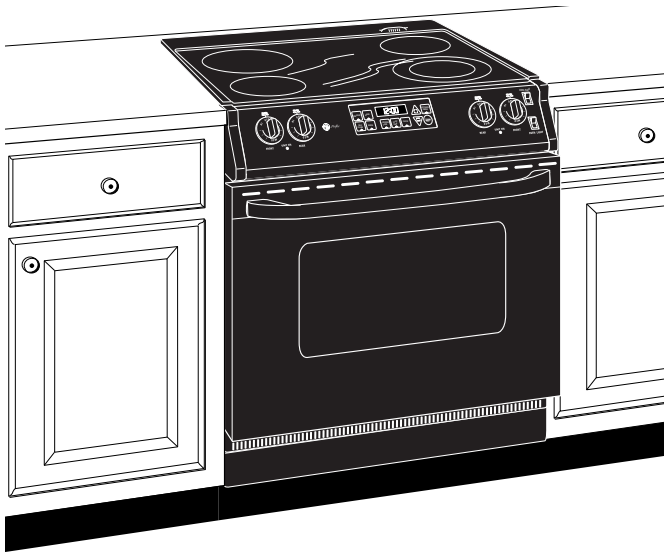

GE Appliances

JDP40BBB—GE Profile™ 30" Drop-In Electric Range

Dimensions (in inches)

*Note: 29" Wide Opening for Overlapping Cooktop and Built-In Look

**Note: 24" Minimum clearance between the cooktop and the bottom of the cabinet when the bottom of wood or metal cabinets is protected by not less than 1/4" flame retardant millboard covered by not less than No. 28 MSG sheet metal, 0.015" stainless steel, 0.024" aluminum, or 0.020" copper.

Important: 30" Drop-In Ranges are designed to hang from the countertop. It does not rest on the floor. For installation alternatives, refer to installation instructions packed with product.

Installation Information: Before installing, consult installation instructions, packed with product, for current dimensional data.

Listed by Underwriters Laboratories

GE Appliances

JDP40BBBB—GE Profile™ 30" Drop-In Electric Range

Features and Benefits

- Overhanging Patterned Glass Ceramic Cooktop
- Self-Cleaning Oven with Automatic Oven Door Lock
- One 9" and Two 6" Ribbon Heating Elements
- One 6"/9" Dual Heating Element
- Removable One-Piece Drip Bowls
- 2 Oven Shelves
- Digital Temperature Display
- Electronic Clock and Kitchen Timer
- Delay Bake Option with Cook and Hold
- Variable Cleaning Time
- SmartSet Electronic Oven Controls With Touchpads
- Hot Surface Indicator Lights
- Broiler Pan With Grid
- Frameless Glass Oven Door With Window
- Interior Oven Light
- Designer-Style Handle
- Model JDP40WBWW - White on white
- Model JDP40BBBB - Black on black
- Model JDP40CBCC - Bisque