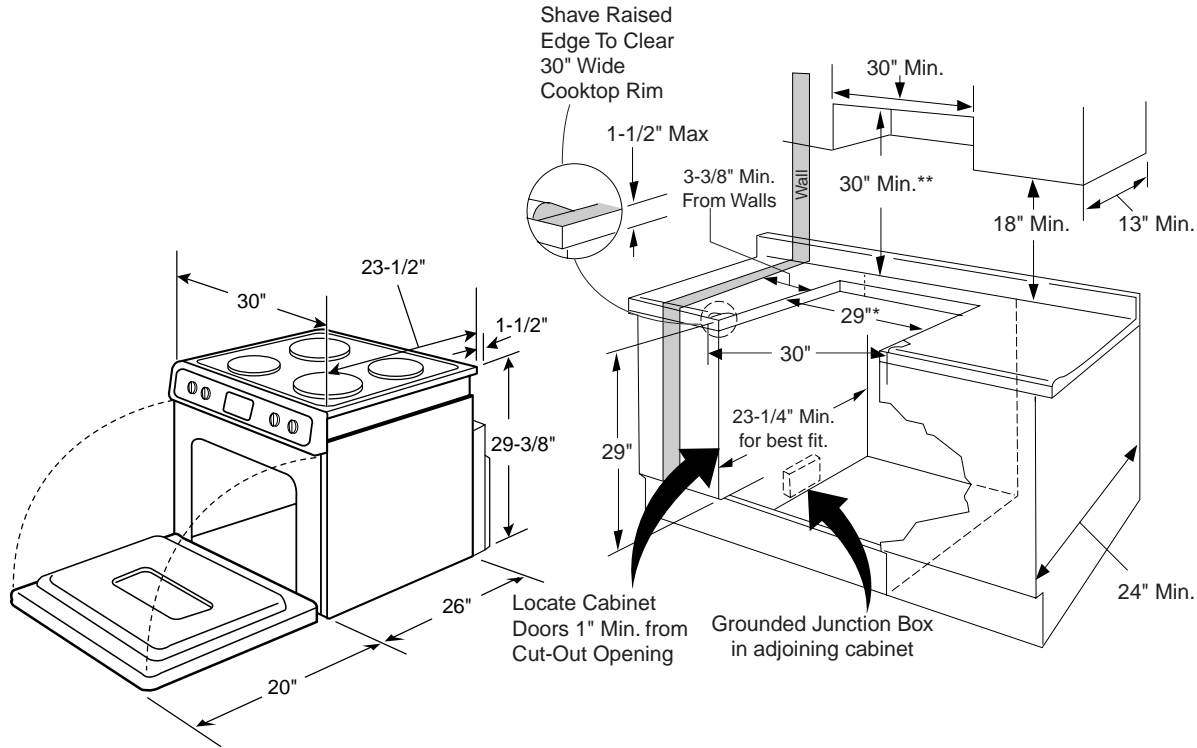

GE Appliances

JDP40BBB—GE Profile™ 30" Drop-In Electric Range

Dimensions (in inches)

*Note: 29" Wide Opening for Overlapping Cooktop and Built-In Look

**Note: 24" Minimum clearance between the cooktop and the bottom of the cabinet when the bottom of wood or metal cabinets is protected by not less than 1/4" flame retardant millboard covered by not less than No. 28 MSG sheet metal, 0.015" stainless steel, 0.024" aluminum, or 0.020" copper.

Countertop Cutout Top View

KW Rating	
240V	10.6
208V	8.0

Note: Cabinets installed adjacent to drop-in electric ranges must have an adhesion spec of at least 194°F temperature rating.

Note: 30" Drop-In Ranges conform to U.L. requirements for 3-3/8" minimum spacing between range and adjacent walls below countertop.

Important: 30" Drop-In Ranges are designed to hang from the countertop. It does not rest on the floor. For installation alternatives, refer to installation instructions packed with product.

Installation Information: Before installing, consult installation instructions, packed with product, for current dimensional data.

Listed by Underwriters Laboratories

GE Appliances

JDP40BBBB—GE Profile™ 30" Drop-In Electric Range

Features and Benefits

- Overhanging Patterned Glass Ceramic Cooktop
- Self-Cleaning Oven with Automatic Oven Door Lock
- One 9" and Two 6" Ribbon Heating Elements
- One 6"/9" Dual Heating Element
- Removable One-Piece Drip Bowls
- 2 Oven Shelves
- Digital Temperature Display
- Electronic Clock and Kitchen Timer
- Delay Bake Option with Cook and Hold
- Variable Cleaning Time
- SmartSet Electronic Oven Controls With Touchpads
- Hot Surface Indicator Lights
- Broiler Pan With Grid
- Frameless Glass Oven Door With Window
- Interior Oven Light
- Designer-Style Handle
- Model JDP40WBWW - White on white
- Model JDP40BBBB - Black on black
- Model JDP40CBCC - Bisque