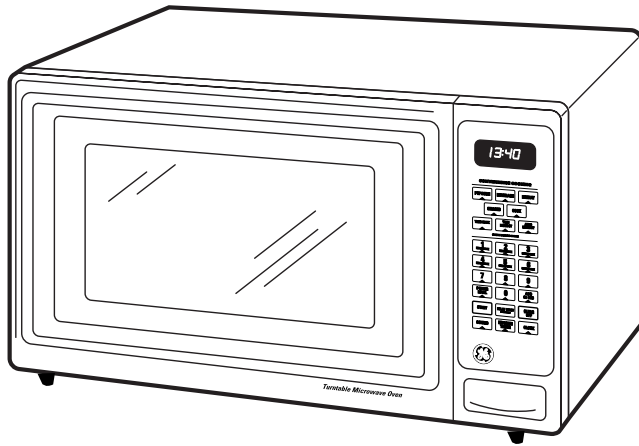

GE Appliances

JE1340WA—GE Family-Size Countertop Microwave Oven

Exterior Dimensions* (in inches)	
W x H x D	21-7/8 x 12-5/8 x 17-1/4

*Height includes feet.

This unit designed to be placed on countertop.

For answers to your Monogram,[®] GE Profile Performance Series,[™] GE Profile,[™] and GE appliance questions, call GE Answer Center[®] service, 800.626.2000.

Listed by
Underwriters
Laboratories

GE Appliances

JE1340WA—GE Family-Size Countertop Microwave Oven

Features and Benefits

- 1.3 cu. ft. Oven Capacity
- Powerful 1000 Watts[®]
- Convenience Cooking Controls for Popcorn, Beverage, Reheat, Snacks and Cook Pads
- Electronic Digital Display
- Time Cook I & II
- Express Cook with Instant On Controls
- Auto Defrost / Time Defrost
- Add 30 Seconds
- Delay / Start Reminder
- Sound On/Off
- Cooking Complete Reminder
- Child Lock Out
- 10 Power Levels
- Model JE1340WA—White on White
- Model JE1340GA—Black with Greystone Case