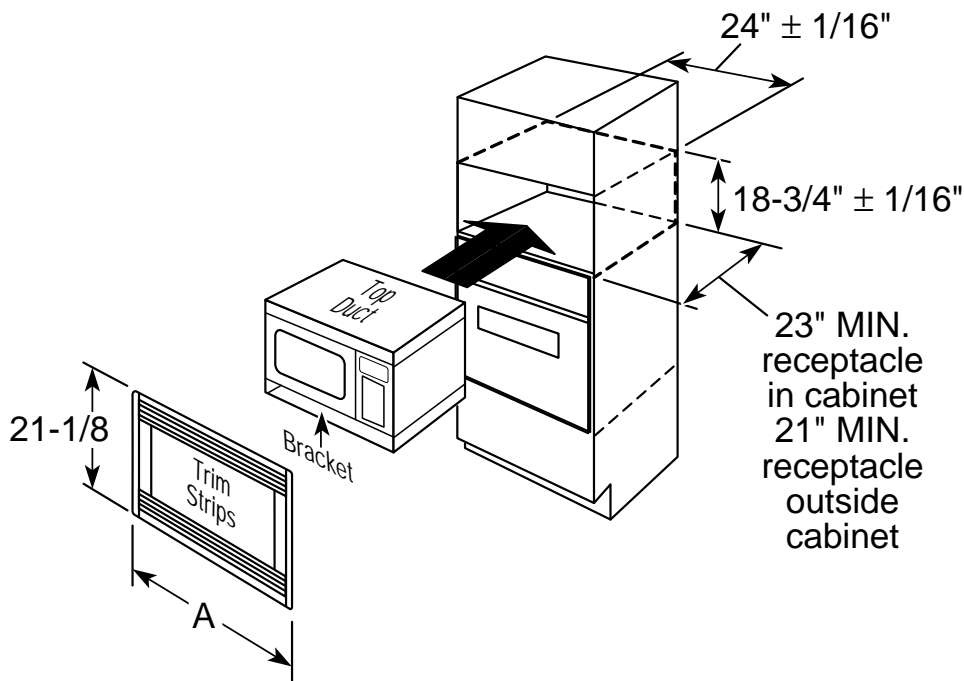

## JE1390GV—GE Profile™ Countertop Microwave/Convection Oven

Dimensions (in inches)

Exterior Dimensions* (in inches)	
<b>W x H x D</b>	22-1/4 x 14-7/8 x 19-7/8

\*Exterior dimensions: height includes feet.

**Not:** 120V, 60-cycle, grounded power receptacle location optional on back within cabinet opening.

**Installation Information:** This information is not intended to be used for installing unit described. Before installing, consult installation instructions packed with product/kit for current dimensional data.