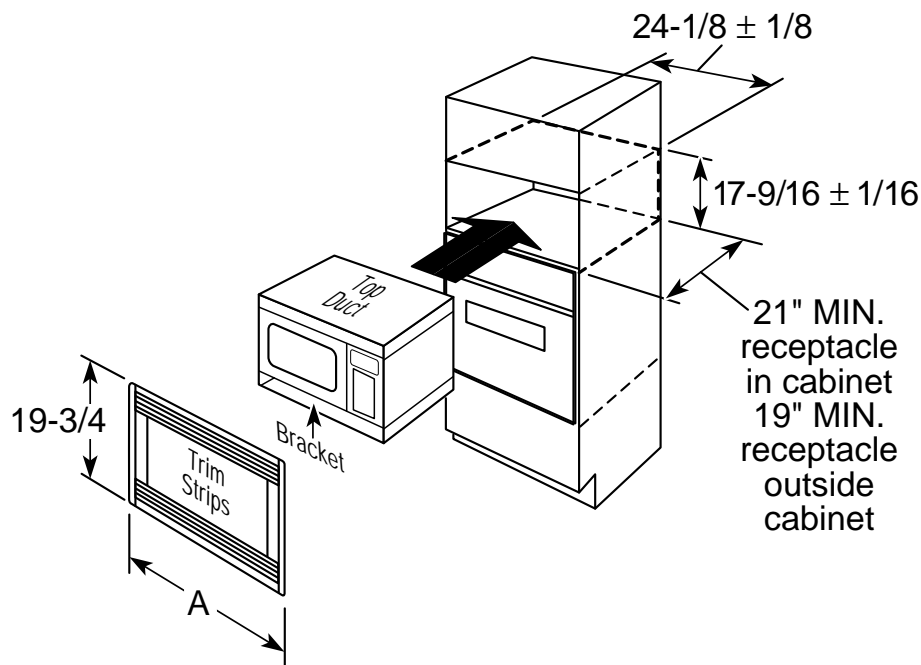

GE Appliances

JE1550GW—Full-Size Countertop Microwave Oven

Dimensions (in inches)

Exterior Dimensions (in inches)	
W x H x D	23-21/30 x 13-5/16 x 17-21/32

Accessory Trim Kits	"A"	Trim Kits
30" Deluxe	29-3/4"	JX1530MBW
27" Deluxe	26-3/4"	JX1527MBW

Note: 120V, 60-cycle, grounded power receptacle location optional on back within cabinet opening.

Installation Information: This information is not intended to be used for installing unit described. Before installing, consult installation instructions packed with product/kit for current dimensional data.