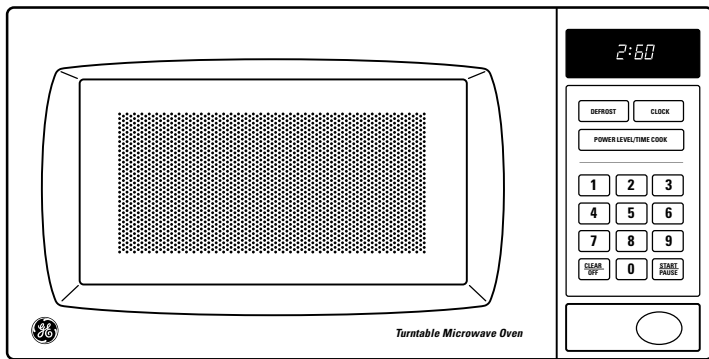

GE Appliances

JE620BF/WF – GE Countertop Microwave Oven

Dimensions (in inches)

Dimensions	Cavity	Exterior
Width (in.)	11-13/32	18-9/64
Height (in.)	7-3/64	9-23/32
Depth (in.)	12-7/16	12-27/32

* Height includes feet

Not to be used over a thermal oven.

Undercabinet Installation

Install Spacemaker II and microwave ovens in just a few easy steps with the mounting template, which provides all the necessary measurements.* These microwave ovens can be installed on practically any wood or metal cabinets.

*Installation may vary depending on cabinets.

Note: 120V, 60-cycle, grounded power receptacle location optional on back within cabinet opening.

Specification Created 7/02

Listed by
Underwriters
Laboratories

Features and Benefits

- .6 cu. ft. Oven Cavity
- 650 Watts*
- Electronic Digital Display with Clock (LED)
- Turntable
- Time Cook
- Time Defrost
- Cooking Complete Reminder
- 10 Power Levels
- Under the Cabinetry Mounting with Optional Kit
- Model JE620WF – White
- Model JE620BF – Black