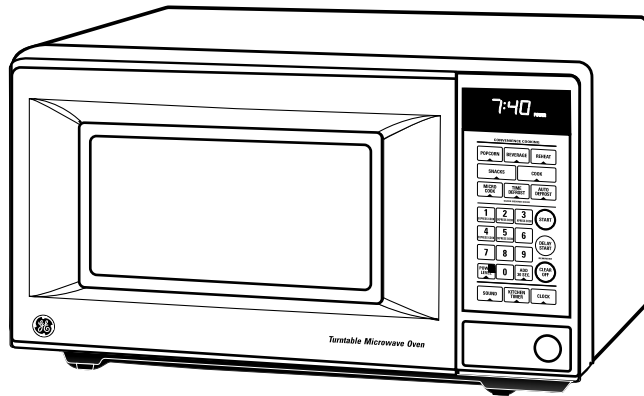

GE Appliances

JE740WY—GE Compact Microwave Oven

Dimensions (in inches)

Exterior Dimensions* (in inches)

W x H x D	19-1/4 x 10-13/16 x 13-9/16
------------------	-----------------------------

*Height includes feet.

Note: Undercabinet Mounting Kit Pub. No. 4-A019-4 for Compact Microwave Ovens is available at additional cost.

Undercabinet Installation: Install Spacemaker II,[™] Compact and Subcompact microwave ovens in just a few easy steps with the mounting template, which provides all the necessary measurements. (Installation may vary depending on cabinets.) These microwave ovens can be installed on practically any wood or metal cabinets.

Note: Requires 120V electrical outlet.

For answers to your Monogram,[®] GE Profile Performance Series,[™] GE Profile,[™] GE, Hotpoint and RCA appliance questions, call GE Answer Center[®] service, 800.626.2000.

Listed by
Underwriters
Laboratories

GE Appliances

JE740WY—GE Compact Microwave Oven

Features and Benefits

- 0.7 cu. ft. Oven Capacity
- 700 Watts*
- Convenience Cooking Controls for Popcorn, Beverage, Reheat, Snacks and Cook Pads
- Micro Cook I & II
- Express Cook with Instant on Controls
- Auto Defrost/Time Defrost
- Add 30 Seconds
- Delay/Start Reminder
- Sound On/Off
- Child Lock Out
- 10 Power Levels
- Model JE740WY—White on White
- Model JE740GY—Black with Greystone Case