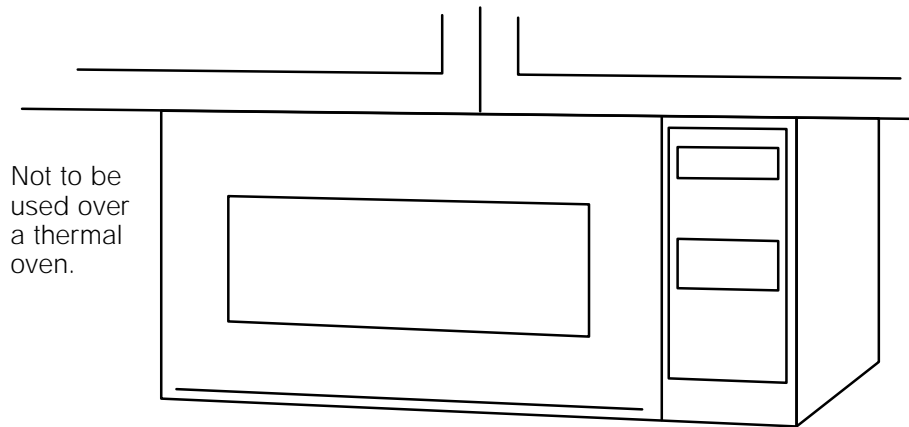

GE Appliances

JE740WY—GE Compact Microwave Oven

Dimensions (in inches)

Exterior Dimensions* (in inches)

W x H x D	19-1/4 x 10-13/16 x 13-9/16
------------------	-----------------------------

*Height includes feet.