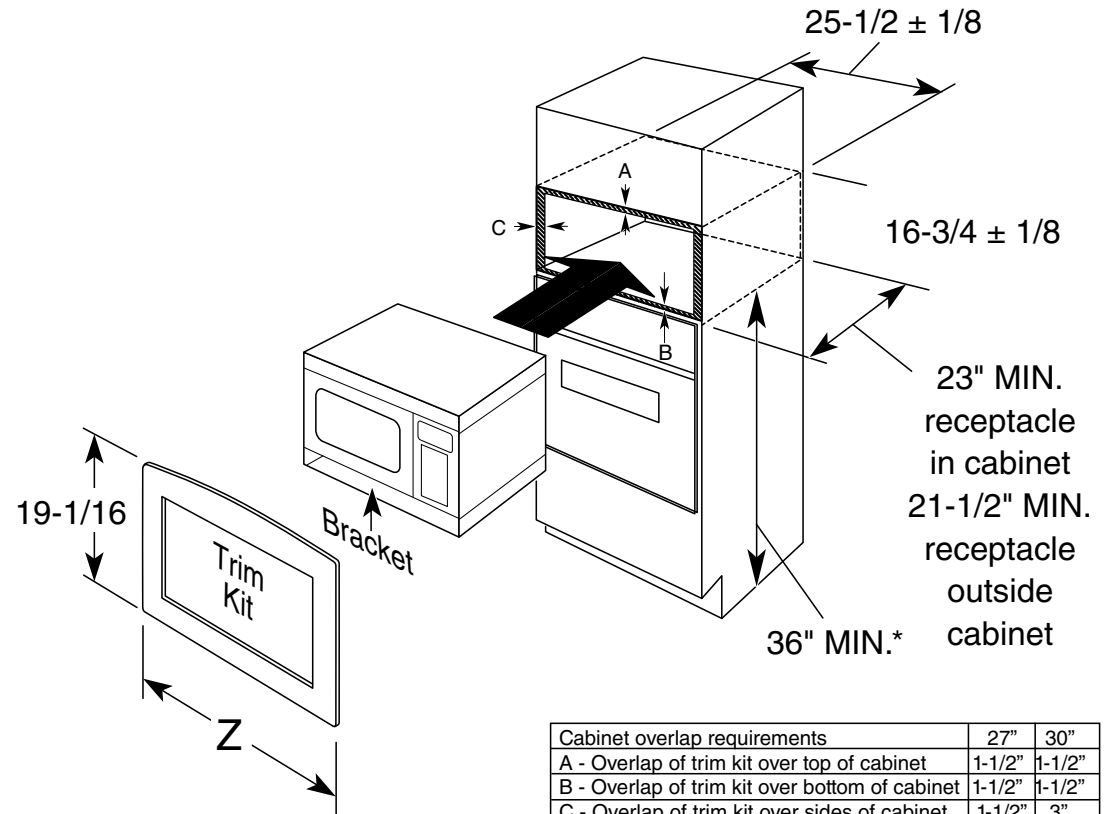

JEB1860SM

GE 1.8 Cu. Ft. Countertop Microwave Oven

Dimensions and Installation Information (in inches)

Exterior Dimensions (in inches)	
W x H x D	23-7/8 x 13-3/4 x 19-1/4

Accessory trim kits	"Z"	Trim Kits	Max Height
30" Deluxe	29-3/4"	JX2030SMSS	19-1/16"
27" Deluxe	26-15/16"	JX2027SMSS	19-1/16"

Optional Accessory Trim Kits for 1.8 GE Microwave Ovens (Available at additional cost)

For a custom built-in appearance, these kits allow built-in installation of the countertop microwave oven into a wall or cabinet alone and are U.L. approved for installation over a GE single electric wall oven. These kits should not be installed over a gas wall oven.

Note: 120V, 60-cycle, grounded power receptacle location optional on back within cabinet opening.

Installation Information: This information is not intended to be used for installing unit described. Before installing, consult installation instructions packed with product/kit for current dimensional data.

For answers to your Monogram® Cafe™ Series, Profile™ Series or GE® appliance questions, visit our website at ge.com or call GE Answer Center® service, 800.626.2000.

*For ADA compliance, the microwave must be installed no higher than 37".

Note:
Allow an additional inch of clearance beyond trim frame on all sides