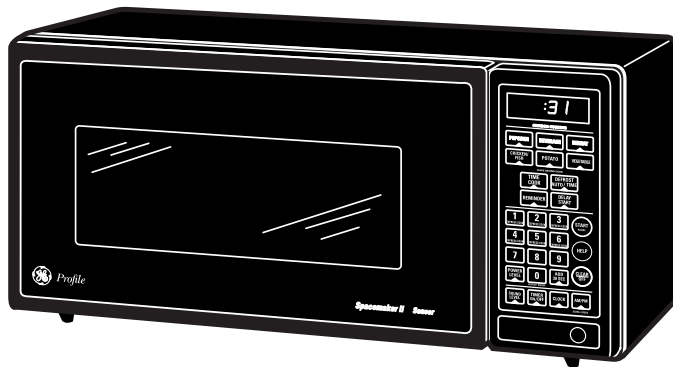

Profile™

JEM31GA - GE Profile™ Spacemaker II™ .9 Cu. Ft. Capacity Microwave Oven

Dimensions (in inches)

Exterior Dimensions* (in inches)	
W x H x D	23-25/32 x 11-3/16 x 12-9/32

*Height includes feet.

Note: Undercabinet Mounting Kit Pub. No. 4-A019-4 for Spacemaker II™ Microwave Oven is available at additional cost.

Note: Requires 120V electrical outlet.

.9 Accessory Trim Kit, JX827WN Cutout Dimensions (in inches)

Optional Accessory Trim Kits for .9 Microwave Ovens (Available at additional cost)

For a custom built-in appearance, this kit allows built-in installation of the Spacemaker II™ microwave oven into a wall or cabinet alone, and is U.L. approved for installation over a GE single electric wall oven. This kit should not be installed over a gas wall oven.

For answers to your Monogram®, GE Profile Performance Series™, GE Profile™ or GE appliance questions, call GE Answer Center® service, 800.626.2000.

Profile™

JEM31GA - GE Profile™ Spacemaker II™ .9 Cu. Ft. Capacity Microwave Oven

Features and Benefits

- 0.9 cu. ft. Oven Capacity
- 800 Watts[®]
- Sensor Cooking Controls for Popcorn, Beverage, Reheat, Chicken/Fish, Potato, Vegetable and Cook Pads
- Electronic Touch Controls
- Electronic Scrolling Display with Clock
- Time Cook I & II
- Express Cook with Instant On Controls
- Auto Defrost / Time Defrost
- Add 30 Seconds
- Delay / Start Reminder
- 10 Power Levels
- Child Lock Out
- Built-In or UnderCabinet Hanging Kit Available at Additional Cost
- Model JEM31WA—White on White
- Model JEM31GA—Black with Greystone Case
- Model JEM31SA—Stainless Steel