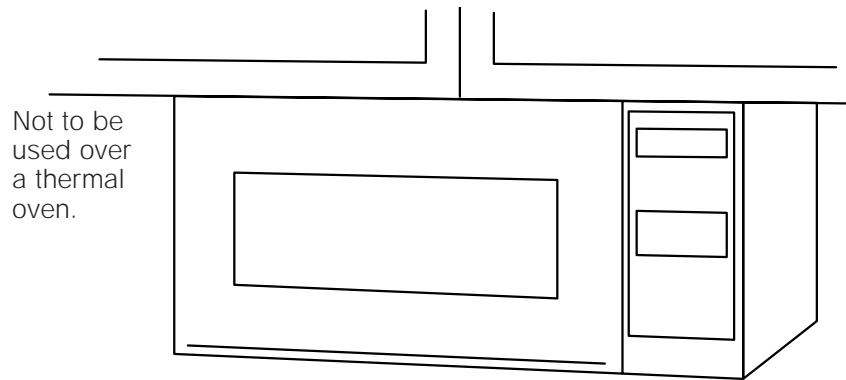

Profile™

JEM31GA - GE Profile™ Spacemaker II™ .9 Cu. Ft. Capacity Microwave Oven

Dimensions (in inches)

Exterior Dimensions* (in inches)	
W x H x D	23-25/32 x 11-3/16 x 12-9/32

*Height includes feet.

Note: Undercabinet Mounting Kit Pub. No. 4-A019-4 for Spacemaker II™ Microwave Oven is available at additional cost.

Undercabinet Installation: Install Spacemaker II™ Compact and Subcompact microwave ovens in just a few easy steps with the mounting template, which provides all the necessary measurements. (Installation may vary depending on cabinets.) These microwave ovens can be installed on practically any wood or metal cabinets.