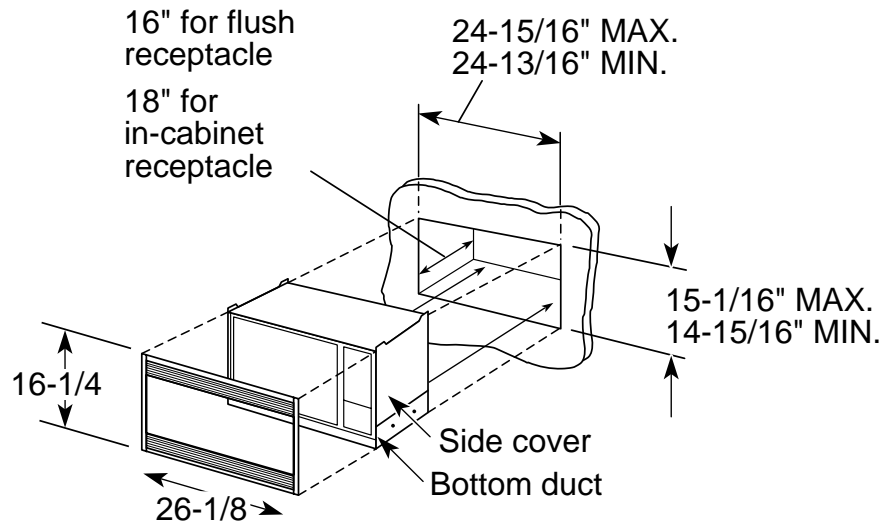

.9 Accessory Trim Kit, JX827WN Cutout Dimensions (in inches)

Optional Accessory Trim Kits for .9 Microwave Ovens (Available at additional cost)

For a custom built-in appearance, this kit allows built-in installation of the Spacemaker II™ microwave oven into a wall or cabinet alone, and is U.L. approved for installation over a GE single electric wall oven. This kit should not be installed over a gas wall oven.

Note: 120V, 60-cycle, grounded power receptacle location optional on back within cabinet opening.

Installation Information: This information is not intended to be used for installing unit described. Before installing, consult installation instructions packed with product/kit for current dimensional data.

For answers to your Monogram®, GE Profile Performance Series™, GE Profile™ or GE appliance questions, call GE Answer Center® service, 800.626.2000.