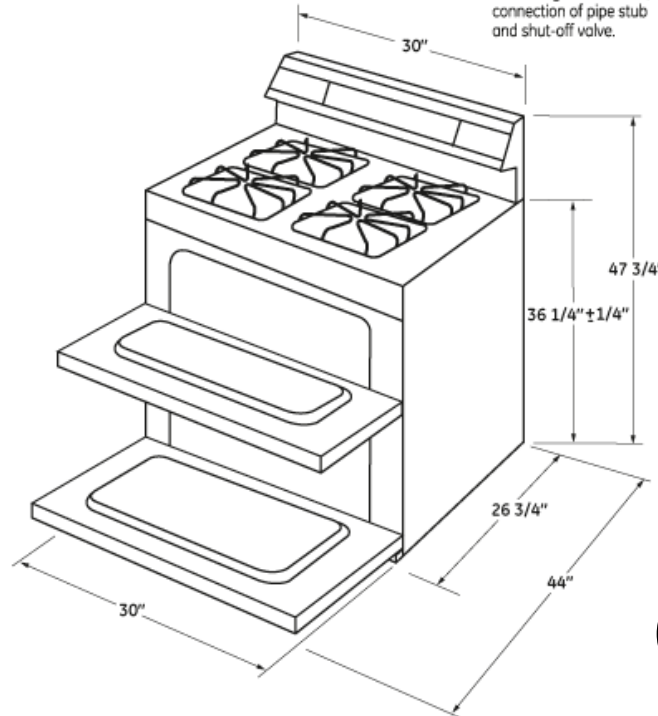

All GE ranges are equipped with an Anti-Tip device. The installation of this device is an important, required step in the installation of the range.