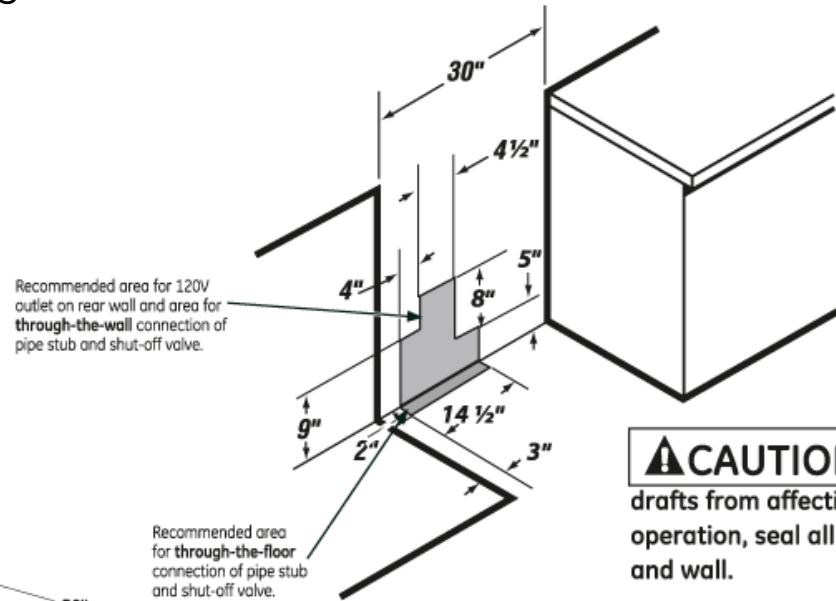

JGB870DET

GE® 30" Free-Standing Gas Double Oven Range with Convection

Dimensions and Installation Information (in inches)

Optional Gas Range Accessory Drip Pans for Sealed and Standard Burner Models

(Available at additional cost)

To order these accessory drip pans, call toll-free 800-626-2002.

Gas Self-Clean Range Anti-Tip Bracket (Part No. 205C1714P001)

Electrical Rating: 120V, 60Hz, 9A

Installation Information: Before installing, consult installation instructions packed with product for current dimensional data.

All 30" GE gas and electric range backguards are 30-7/8" wide.*

Note: 30" ranges conform to U.L. requirements for 0" spacing from adjacent walls below countertops. To reduce possible scorching of walls, engineering recommends a minimum of 1-1/2" spacing to allow for possible extended, high heat, no-load heating element operation.

*Except these models: JGBS07, JGBS04, all GE Profile free-standing electric and gas ranges
Fits most countertop backsplash applications.
Consult Use & Care Manual for detailed installation instructions.

For answers to your Monogram®, GE Profile™ or GE® appliance questions, visit our website at geappliances.com or call GE Answer Center® service, 800.626.2000.

CAUTION To prevent drafts from affecting burner operation, seal all openings in floor and wall.