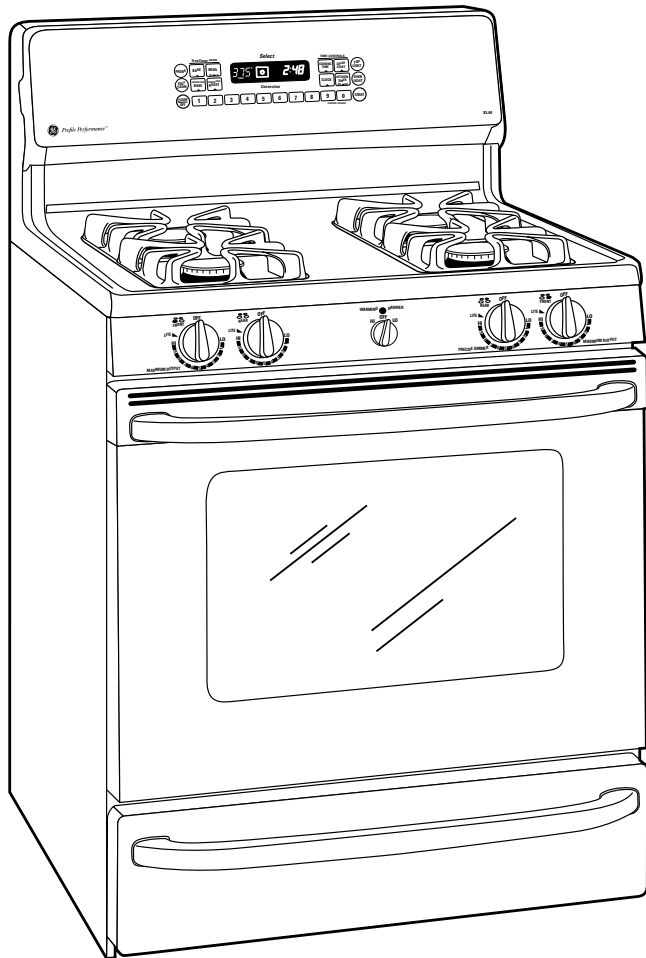

(Available at additional cost)
JXWK = Wok holder accessory sits on top of maximum burner grate to hold a round bottom wok.

Installation Information: Before installing, consult installation instructions packed with product for current dimensional data.

Profile Performance Series™

JGB910WECWW–GE Profile Performance™ Spectra™ 30" Self Clean Convection Gas Range

Features and Benefits

- Extra-Large 4.4 cu. ft. Self-Cleaning Oven
- One-Piece Upswept Porcelain-Enameled Cooktop
- Sealed Cooktop Burners
- (2) 12,000/1,000 BTU Maximum Output Burner
- (1) 5,000/600 BTU Precise Simmer Burner
- (1) 9,500/850 BTU Sealed Cooktop Burner
- TrueTemp™ System
- SmartLogic™ Electronic Controls with Dual Speed Convection Bake and Roast
- QuickSet V Oven Controls
- Warming Drawer (150-220 Degree Temperature Settings)
- Removable Heavy Cast Square Grates
- Porcelain-Enameled One-Piece Drip Pans
- Electronic Pilotless Ignition System
- Electronic Clock and Timer
- In-Oven Broiling with Extra-Large Broiler Pan with Grid
- 3 Oven Racks / 6 Embossed Rack Positions
- Removable Frameless Glass Oven Door with Big View Window
- Sure-Grip Designer-Style Handle
- Designer-Style Control Knobs
- Glass Scratch-Resistant Backguard
- Fluorescent Backguard Light
- Model JGB910WECWW - White on white
- Model JGB910BECBB - Black on black
- Model JGB910CECCC - Bisque