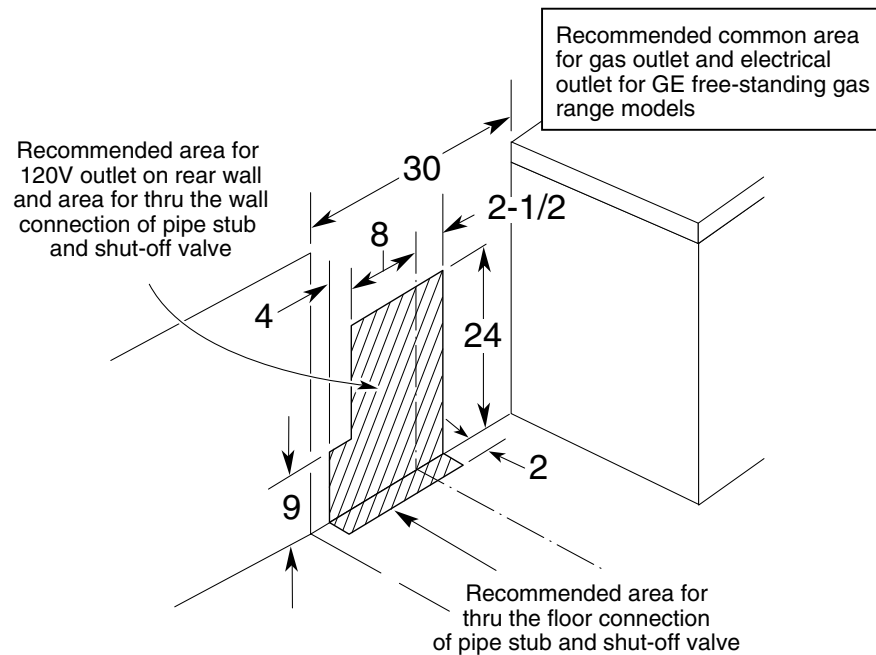

Profile Performance Series™

JGB910WECWW–GE Profile Performance™ Spectra™ 30" Self Clean Convection Gas Range

Dimensions (in inches) and Installation Information

*Dimension From the wall to the front of the closed door handle is 29".

(Available at additional cost)
JXWK = Wok holder accessory sits on top of maximum burner grate to hold a round bottom wok.

Installation Information: Before installing, consult installation instructions packed with product for current dimensional data.

Profile Performance Series™

JGB910WECWW–GE Profile Performance™ Spectra™ 30" Self Clean Convection Gas Range

Features and Benefits

- Extra-Large 4.4 cu. ft. Self-Cleaning Oven
- One-Piece Upswept Porcelain-Enameled Cooktop
- Sealed Cooktop Burners
- (2) 12,000/1,000 BTU Maximum Output Burner
- (1) 5,000/600 BTU Precise Simmer Burner
- (1) 9,500/850 BTU Sealed Cooktop Burner
- TrueTemp™ System
- SmartLogic™ Electronic Controls with Dual Speed Convection Bake and Roast
- QuickSet V Oven Controls
- Warming Drawer (150-220 Degree Temperature Settings)
- Removable Heavy Cast Square Grates
- Porcelain-Enameled One-Piece Drip Pans
- Electronic Pilotless Ignition System
- Electronic Clock and Timer
- In-Oven Broiling with Extra-Large Broiler Pan with Grid
- 3 Oven Racks / 6 Embossed Rack Positions
- Removable Frameless Glass Oven Door with Big View Window
- Sure-Grip Designer-Style Handle
- Designer-Style Control Knobs
- Glass Scratch-Resistant Backguard
- Fluorescent Backguard Light
- Model JGB910WECWW - White on white
- Model JGB910BECBB - Black on black
- Model JGB910CECCC - Bisque