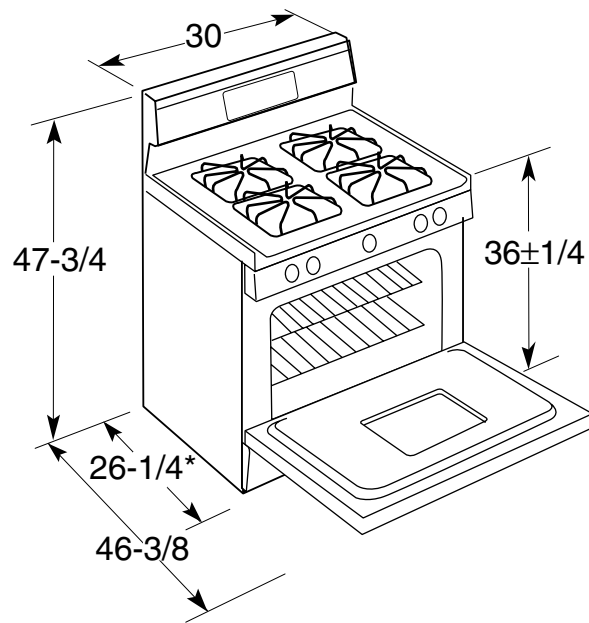

Profile Performance Series™

JGB910WECWW–GE Profile Performance™ Spectra™ 30" Self Clean Convection Gas Range

Dimensions (in inches) and Installation Information

*Dimension From the wall to the front of the closed door handle is 29".

(Available at additional cost)
JXWK = Wok holder accessory sits on top of maximum burner grate to hold a round bottom wok.

Installation Information: Before installing, consult installation instructions packed with product for current dimensional data.

Profile Performance Series™

JGB910WECWW–GE Profile Performance™ Spectra™ 30" Self Clean Convection Gas Range

Features and Benefits

- Extra-Large 4.4 cu. ft. Self-Cleaning Oven
- One-Piece Upswept Porcelain-Enameled Cooktop
- Sealed Cooktop Burners
- (2) 12,000/1,000 BTU Maximum Output Burner
- (1) 5,000/600 BTU Precise Simmer Burner
- (1) 9,500/850 BTU Sealed Cooktop Burner
- TrueTemp™ System
- SmartLogic™ Electronic Controls with Dual Speed Convection Bake and Roast
- QuickSet V Oven Controls
- Warming Drawer (150-220 Degree Temperature Settings)
- Removable Heavy Cast Square Grates
- Porcelain-Enameled One-Piece Drip Pans
- Electronic Pilotless Ignition System
- Electronic Clock and Timer
- In-Oven Broiling with Extra-Large Broiler Pan with Grid
- 3 Oven Racks / 6 Embossed Rack Positions
- Removable Frameless Glass Oven Door with Big View Window
- Sure-Grip Designer-Style Handle
- Designer-Style Control Knobs
- Glass Scratch-Resistant Backguard
- Fluorescent Backguard Light
- Model JGB910WECWW - White on white
- Model JGB910BECBB - Black on black
- Model JGB910CECCC - Bisque