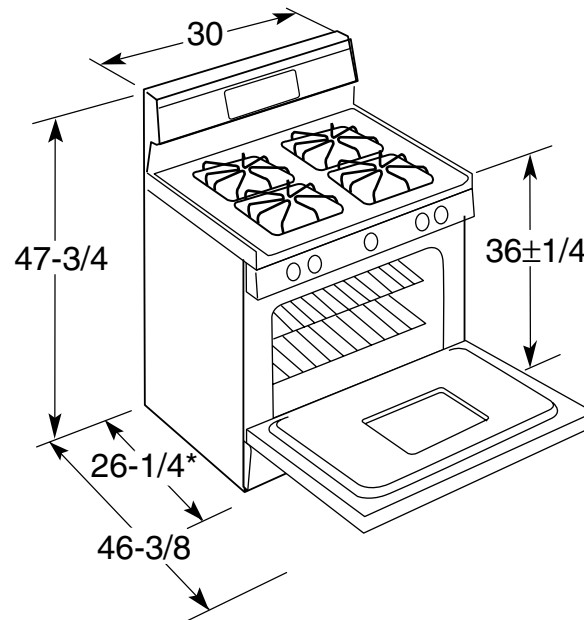

JGB915BEF/CEF/SEF/WEF

GE Profile™ 30" Free-Standing Gas Range

Dimensions and Installation Information (in inches)

Note: Dimension from the wall to the front of the closed door handle is 29".

Installation Information: Before installing, consult installation instructions packed with product for current dimensional data.