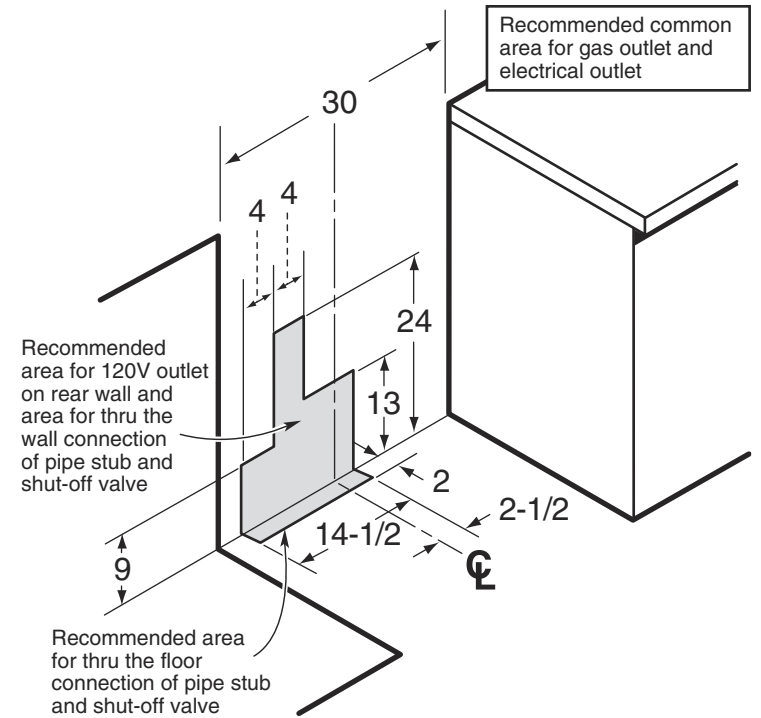

JGB915BEF/CEF/SEF/WEF

GE Profile™ 30" Free-Standing Gas Range

Dimensions and Installation Information (in inches)

Note: Dimension from the wall to the front of the closed door handle is 29".

Installation Information: Before installing, consult installation instructions packed with product for current dimensional data.