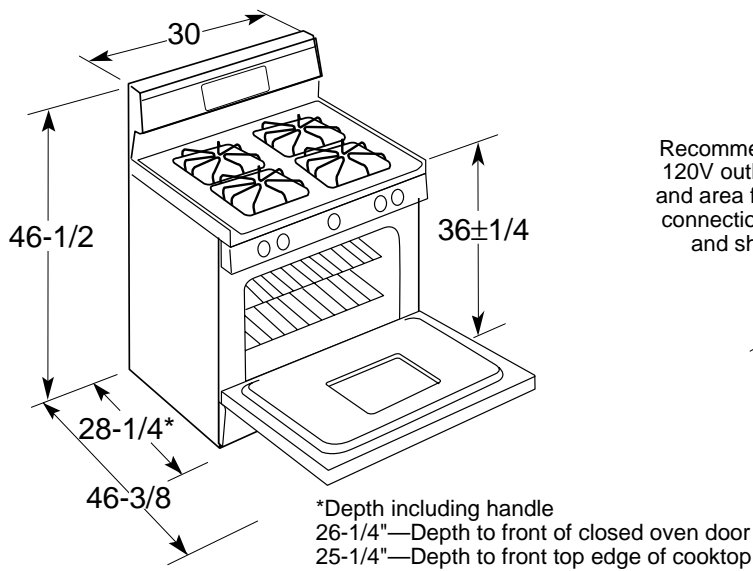

GE Appliances

JGBP24BEACT—30" Free-Standing XL44™ Gas Range

Dimensions (in inches) and Installation Information

Optional Gas Range Accessory Drip Pans for Sealed and Standard Burner Models

(Available at additional cost)
To order these accessory drip pans, call toll-free 800-848-7722.

All GE ranges are equipped with an Anti-Tip device. The installation of this device is an important, required step in the installation of the range.

GE Appliances

JGBP24BEACT—30" Free-Standing XL44™ Gas Range

Features and Benefits

- One-Piece Upswept Porcelain-Enameled Lift-Up Cooktop
- Standard/Twin Cooktop Burners
- Black Standard Porcelain-Steel Square Grates
- Electronic Pilotless Ignition System
- Extra-Large 4.4 cu. ft. Self-Cleaning Oven
- Quick Set II Oven Controls
- Electronic Clock and Timer
- In-Oven Broiling
- Extra-Large Broiler Pan with Grid
- 2 Oven Racks / 6 Embossed Rack Positions
- Solid Frameless Black Glass Oven Door
- Designer-Style Handle
- Porcelain-Enameled Scratch-Resistant Backguard
- Model JGBP24BEAWH—White
- Model JGBP24BEAAD—Almond
- Model JGBP24BEACT—Bisque