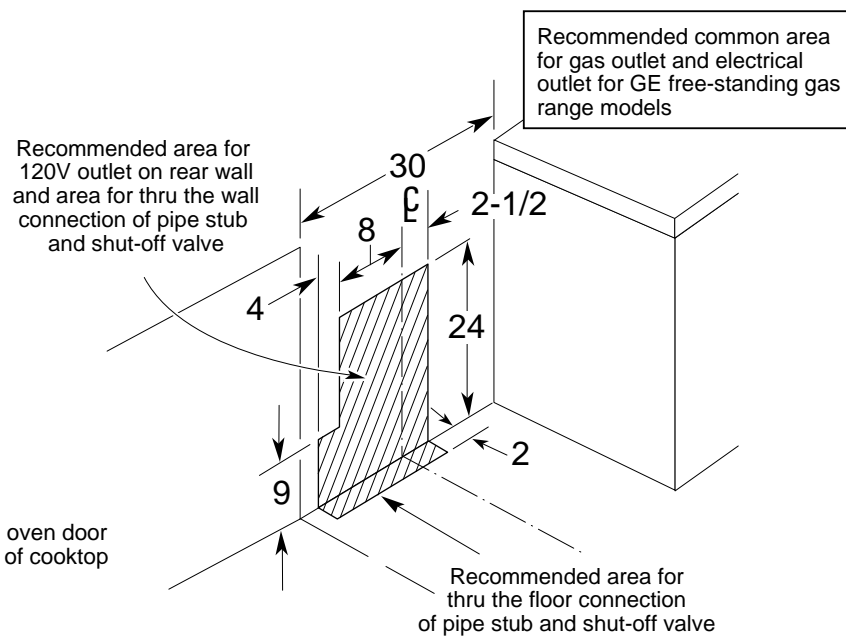

GE Appliances

JGBP24BEACT—30" Free-Standing XL44™ Gas Range

Dimensions (in inches) and Installation Information

Optional Gas Range Accessory Drip Pans for Sealed and Standard Burner Models

(Available at additional cost)
To order these accessory drip pans, call toll-free 800-848-7722.

Electrical Rating: 120V, 60Hz, 5A

Installation Information: Before installing, consult installation instructions packed with product for current dimensional data.

For answers to your Monogram®, GE Profile™ or GE appliance questions, visit our website at GEAppliances.com or call GE Answer Center® service, 800.626.2000.

All GE ranges are equipped with an Anti-Tip device. The installation of this device is an important, required step in the installation of the range.

GE Appliances

JGBP24BEACT—30" Free-Standing XL44™ Gas Range

Features and Benefits

- One-Piece Upswept Porcelain-Enameled Lift-Up Cooktop
- Standard/Twin Cooktop Burners
- Black Standard Porcelain-Steel Square Grates
- Electronic Pilotless Ignition System
- Extra-Large 4.4 cu. ft. Self-Cleaning Oven
- Quick Set II Oven Controls
- Electronic Clock and Timer
- In-Oven Broiling
- Extra-Large Broiler Pan with Grid
- 2 Oven Racks / 6 Embossed Rack Positions
- Solid Frameless Black Glass Oven Door
- Designer-Style Handle
- Porcelain-Enameled Scratch-Resistant Backguard
- Model JGBP24BEAWH—White
- Model JGBP24BEAAD—Almond
- Model JGBP24BEACT—Bisque