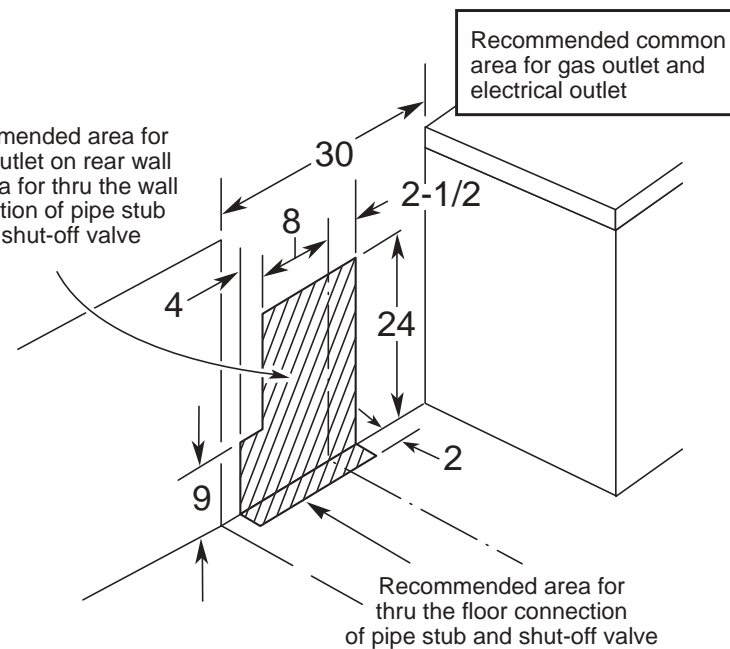

GE Appliances

JGBP24BEH – GE® 30" Free-Standing Self-Clean Gas Range

Installation Information Dimensions (in inches)

Optional Gas Range Accessory Drip Pans for Sealed and Standard Burner Models

(Available at additional cost)
To order these accessory drip pans, call toll-free 800-626-2002.

Gas Self-Clean Range Anti-Tip Bracket (Part No. 205C1714P001)

Electrical Rating: 120V, 60Hz, 5A

Installation Information: Before installing, consult installation instructions packed with product for current dimensional data.

*Dimension from wall to front of closed door handle is 28-1/4"

Depth to front edge of cooktop – 25-1/4"

Specification Created 5/03

All GE ranges are equipped with an Anti-Tip device. The installation of this device is an important, required step in the installation of the range.