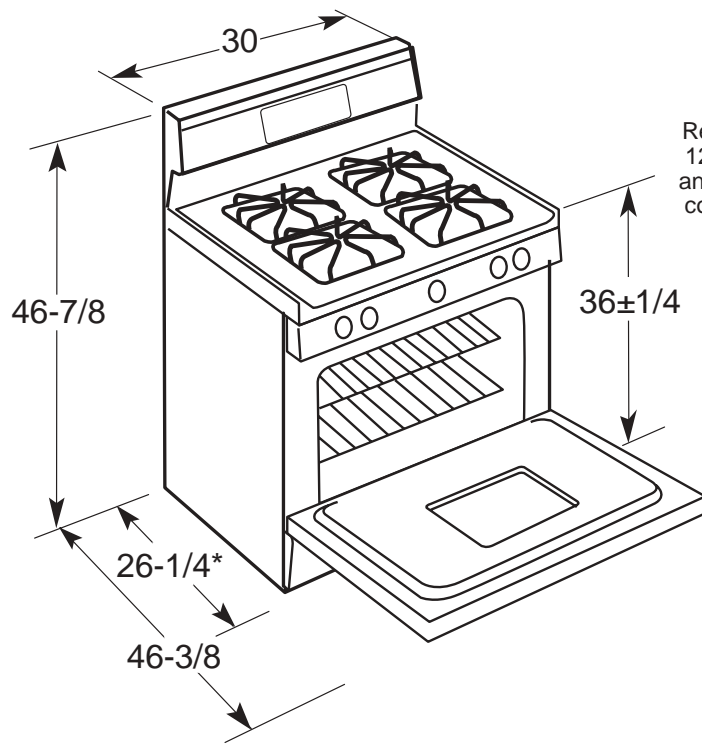

GE Appliances

JGBP24BEH – GE® 30" Free-Standing Self-Clean Gas Range

Installation Information Dimensions (in inches)

Optional Gas Range Accessory Drip Pans for Sealed and Standard Burner Models

(Available at additional cost)
To order these accessory drip pans, call toll-free 800-626-2002.

Gas Self-Clean Range Anti-Tip Bracket (Part No. 205C1714P001)

Electrical Rating: 120V, 60Hz, 5A

Installation Information: Before installing, consult installation instructions packed with product for current dimensional data.

*Dimension from wall to front of closed door handle is 28-1/4"

Depth to front edge of cooktop – 25-1/4"

Specification Created 5/03

All GE ranges are equipped with an Anti-Tip device. The installation of this device is an important, required step in the installation of the range.