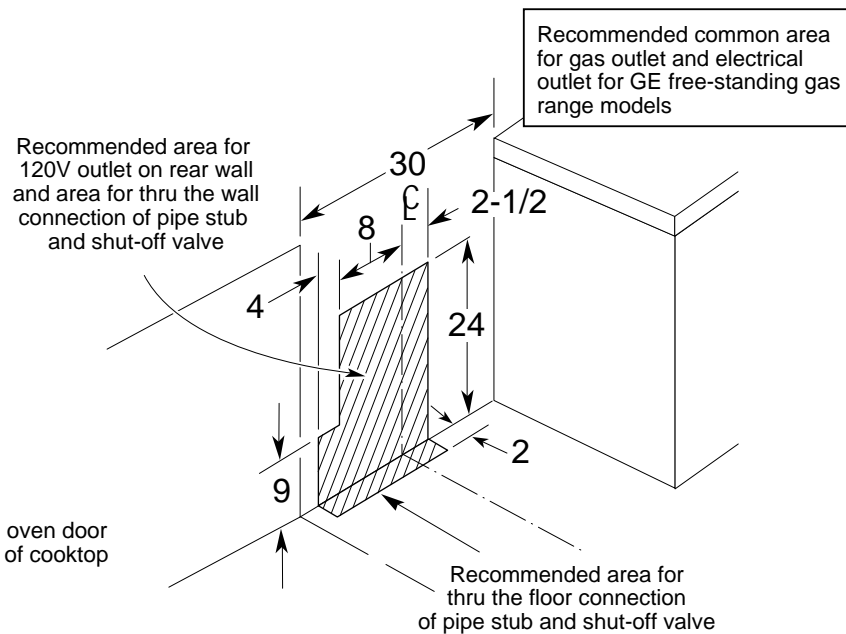

GE Appliances

JGBP26BEAAD—30" Free-Standing XL44™ Gas Range

Dimensions (in inches) and Installation Information

Optional Gas Range Accessory Drip Pans for Sealed and Standard Burner Models
(Available at additional cost)
To order these accessory drip pans, call toll-free 800-848-7722.

Electrical Rating: 120V, 60Hz, 5A

Installation Information: Before installing, consult installation instructions packed with product for current dimensional data.

For answers to your Monogram®, GE Profile Performance Series™, GE Profile™, and GE appliance questions, call GE Answer Center® service, 800.626.2000.

All GE ranges are equipped with an Anti-Tip device. The installation of this device is an important, required step in the installation of the range.

GE Appliances

JGBP26BEAAD—30" Free-Standing XL44™ Gas Range

Features and Benefits

- One-Piece Upswept Porcelain-Enameled Lift-Up Cooktop
- Standard/Twin Cooktop Burners
- Black Standard Porcelain-Steel Square Grates
- Black Porcelain-Enameled One-Piece Drip Pans
- Electronic Pilotless Ignition System
- Extra-Large 4.4 cu. ft. Self-Cleaning Oven
- TrueTemp™ System
- SmartLogic™ Electric Controls
- QuickSet III Oven Controls
- Electronic Clock and Timer
- In-Oven Broiling
- Extra-Large Broiler Pan with Grid
- 2 Oven Racks / 6 Embossed Rack Positions
- Removable Frameless Glass Oven Door with Window
- Designer-Style Handle
- Porcelain-Enameled Scratch-Resistant Backguard
- Storage Drawer
- Model JGBP26BEAWH—White
- Model JGBP26BEAAD—Almond