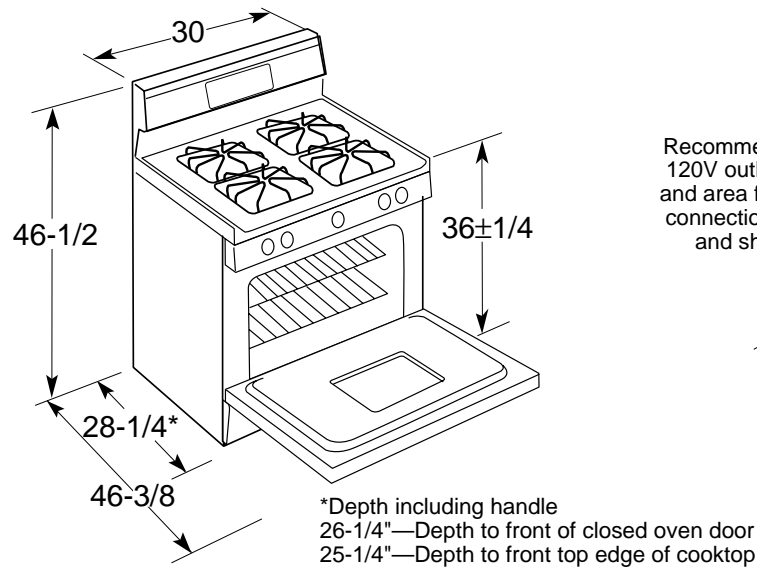

GE Appliances

JGBP26BEAAD—30" Free-Standing XL44™ Gas Range

Dimensions (in inches) and Installation Information

Optional Gas Range Accessory Drip Pans for Sealed and Standard Burner Models
(Available at additional cost)
To order these accessory drip pans, call toll-free 800-848-7722.

Features and Benefits

- One-Piece Upswept Porcelain-Enameled Lift-Up Cooktop
- Standard/Twin Cooktop Burners
- Black Standard Porcelain-Steel Square Grates
- Black Porcelain-Enameled One-Piece Drip Pans
- Electronic Pilotless Ignition System
- Extra-Large 4.4 cu. ft. Self-Cleaning Oven
- TrueTemp™ System
- SmartLogic™ Electric Controls
- QuickSet III Oven Controls
- Electronic Clock and Timer
- In-Oven Broiling
- Extra-Large Broiler Pan with Grid
- 2 Oven Racks / 6 Embossed Rack Positions
- Removable Frameless Glass Oven Door with Window
- Designer-Style Handle
- Porcelain-Enameled Scratch-Resistant Backguard
- Storage Drawer
- Model JGBP26BEAWH—White
- Model JGBP26BEAAD—Almond