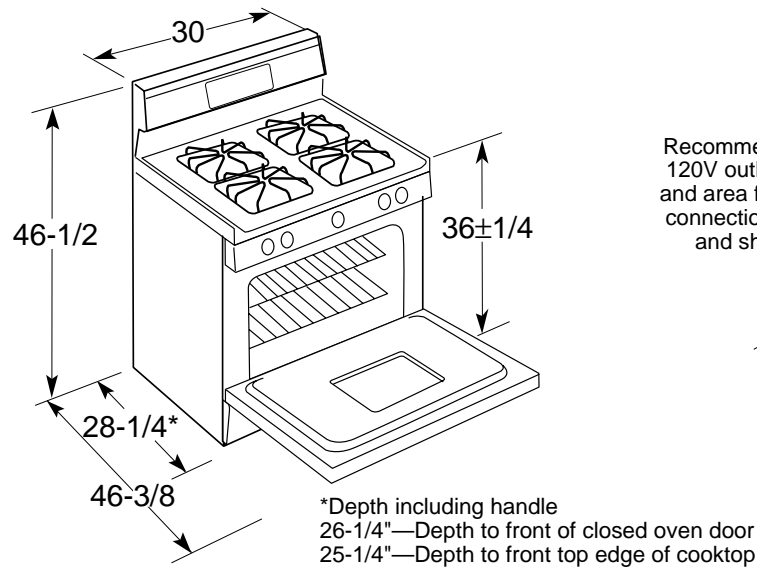

GE Appliances

JGBP27BEAWH—GE Spectra™ 30" Free-Standing XL44™ Gas Range

Dimensions (in inches) and Installation Information

Optional Gas Range Accessory Drip Pans for Sealed and Standard Burner Models
(Available at additional cost)
To order these accessory drip pans, call toll-free 800-848-7722.

Electrical Rating: 120V, 60Hz, 5A

Installation Information: Before installing, consult installation instructions packed with product for current dimensional data.

For answers to your Monogram®, GE Profile Performance Series™, GE Profile™ or GE appliance questions, call GE Answer Center® service, 800.626.2000.

All GE ranges are equipped with an Anti-Tip device. The installation of this device is an important, required step in the installation of the range.