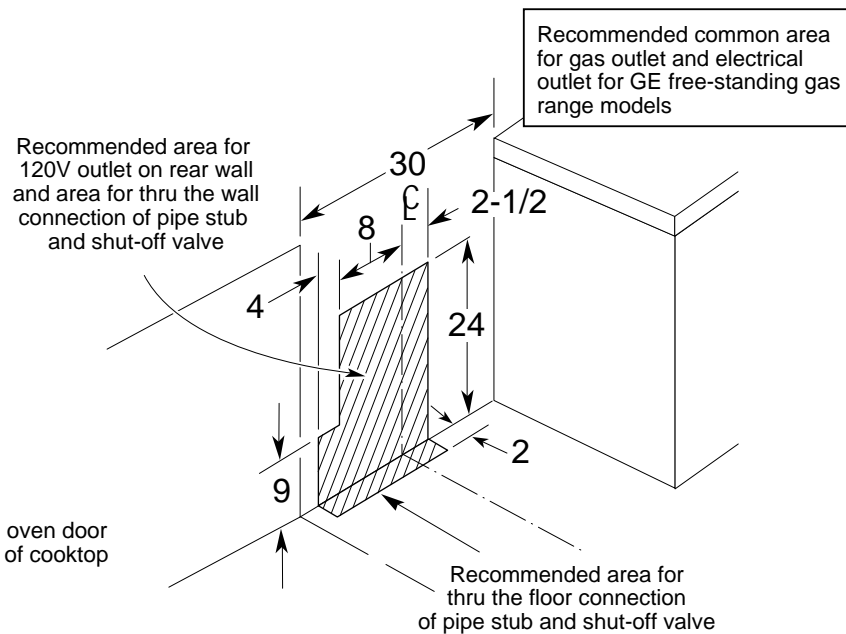

GE Appliances

JGBP27BEAWH—GE Spectra™ 30" Free-Standing XL44™ Gas Range

Dimensions (in inches) and Installation Information

Optional Gas Range Accessory Drip Pans for Sealed and Standard Burner Models
(Available at additional cost)
To order these accessory drip pans, call toll-free 800-848-7722.

Electrical Rating: 120V, 60Hz, 5A

Installation Information: Before installing, consult installation instructions packed with product for current dimensional data.

For answers to your Monogram®, GE Profile Performance Series™, GE Profile™ or GE appliance questions, call GE Answer Center® service, 800.626.2000.

All GE ranges are equipped with an Anti-Tip device. The installation of this device is an important, required step in the installation of the range.