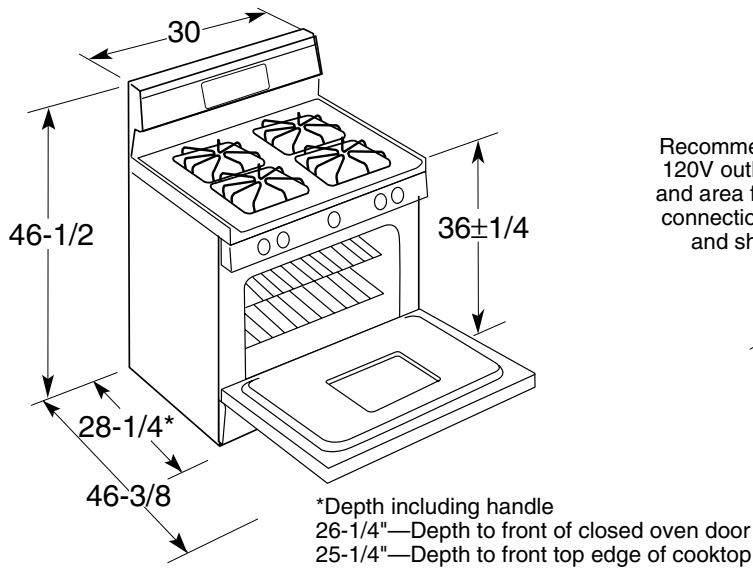

GE Appliances

JGBP28BEAAD—GE Spectra™ 30" Free-Standing XL44™ Gas Range

Dimensions (in inches) and Installation Information

Optional Gas Range Accessory Drip Pans for Sealed and Standard Burner Models
(Available at additional cost)
To order these accessory drip pans, call toll-free 800-848-7722.

Features and Benefits

- Extra-Large 4.4 cu. ft. Self-Cleaning Oven
- One-Piece Upswept Porcelain-Enameled Cooktop
- Sealed Cooktop Burners
- (4) 9,500/850 BTU All-Purpose Sealed Burners
- Black Standard Porcelain-Steel Square Grates
- Electronic Pilotless Ignition System
- QuickSet II Oven Controls
- Electronic Clock and Timer
- In-Oven Broiling
- Extra-Large Broiler Pan and Grid
- 2 Oven Racks / 6 Embossed Rack Positions
- Removable Frameless Glass Oven Door with Window
- Designer-Style Handle
- Porcelain-Enameled Scratch-Resistant Backguard
- Storage Drawer
- Optional Accessory One-Piece Drip Pans Available at Additional Cost
- Model JGBP28WEAww—White on white
- Model JGBP28BEAwh—White
- Model JGBP28BEAAD—Almond