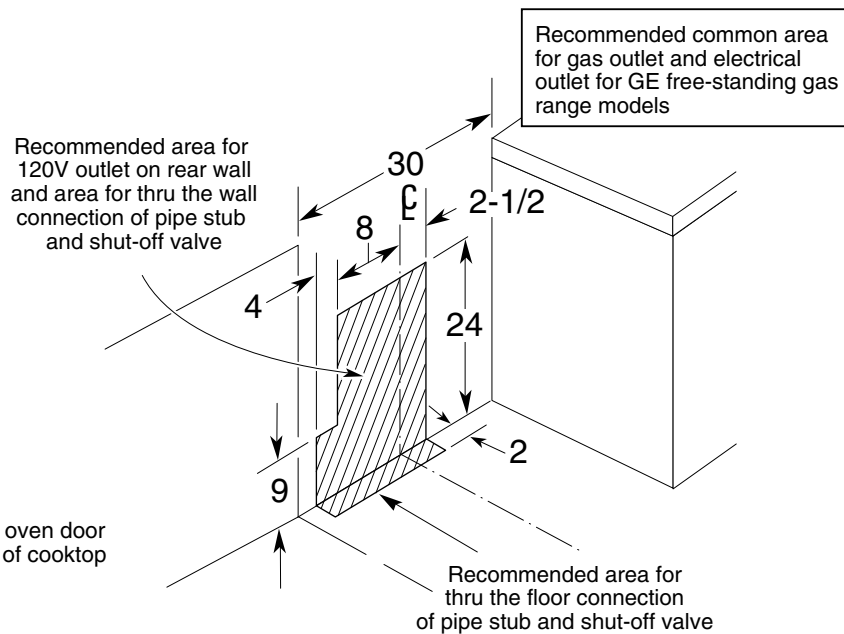

GE Appliances

JGBP28BEAAD—GE Spectra™ 30" Free-Standing XL44™ Gas Range

Dimensions (in inches) and Installation Information

Optional Gas Range Accessory Drip Pans for Sealed and Standard Burner Models
(Available at additional cost)
To order these accessory drip pans, call toll-free 800-848-7722.

All GE ranges are equipped with an Anti-Tip device. The installation of this device is an important, required step in the installation of the range.

GE Appliances

JGBP28BEAAD—GE Spectra™ 30" Free-Standing XL44™ Gas Range

Features and Benefits

- Extra-Large 4.4 cu. ft. Self-Cleaning Oven
- One-Piece Upswept Porcelain-Enameled Cooktop
- Sealed Cooktop Burners
- (4) 9,500/850 BTU All-Purpose Sealed Burners
- Black Standard Porcelain-Steel Square Grates
- Electronic Pilotless Ignition System
- QuickSet II Oven Controls
- Electronic Clock and Timer
- In-Oven Broiling
- Extra-Large Broiler Pan and Grid
- 2 Oven Racks / 6 Embossed Rack Positions
- Removable Frameless Glass Oven Door with Window
- Designer-Style Handle
- Porcelain-Enameled Scratch-Resistant Backguard
- Storage Drawer
- Optional Accessory One-Piece Drip Pans Available at Additional Cost
- Model JGBP28WEAww—White on white
- Model JGBP28BEAwh—White
- Model JGBP28BEAAD—Almond