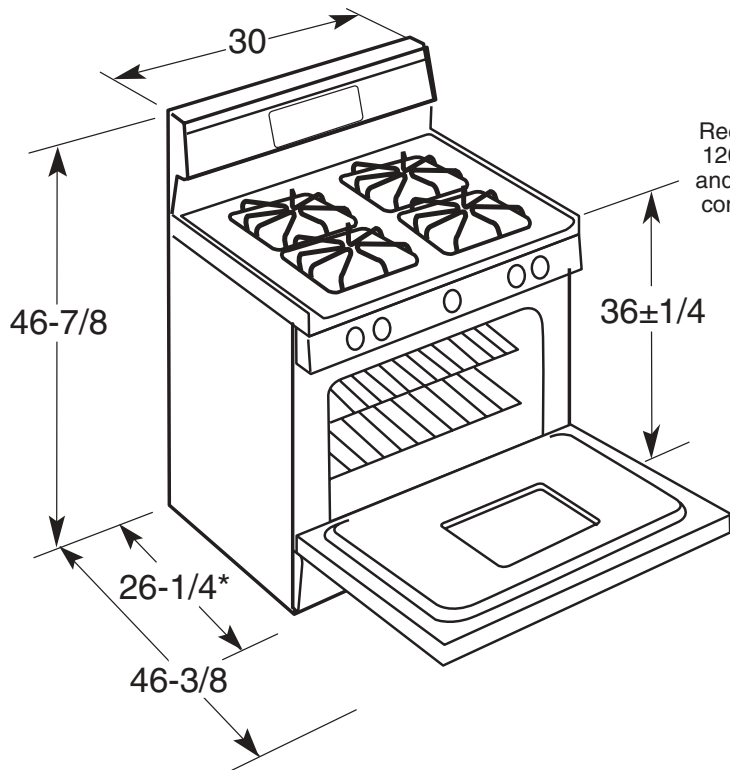

GE Appliances

JGBP28BEH – GE® 30" Free-Standing Self-Clean Gas Range

Installation Information Dimensions (in inches)

*Dimension from wall to front of closed door handle is 28-1/4"
 Depth to front edge of cooktop – 25-1/4"

Gas Self-Clean Range Anti-Tip Bracket (Part No. 205C1714P001)

Electrical Rating: 120V, 60Hz, 5A

Installation Information: Before
 installing, consult installation
 instructions packed with product
 for current dimensional data.