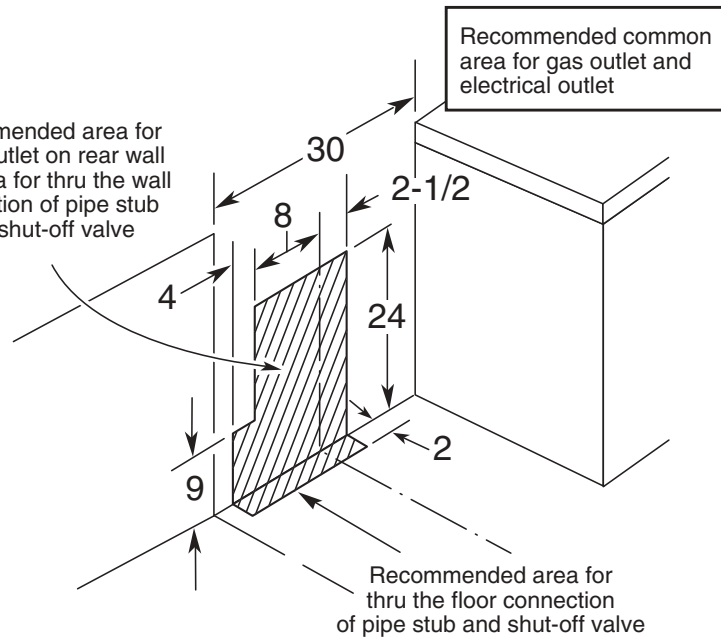

GE Appliances

JGBP28BEH – GE® 30" Free-Standing Self-Clean Gas Range

Installation Information Dimensions (in inches)

*Dimension from wall to front of closed door handle is 28-1/4"
 Depth to front edge of cooktop – 25-1/4"

Recommended area for
 120V outlet on rear wall
 and area for thru the wall
 connection of pipe stub
 and shut-off valve

Optional Gas Range Accessory Drip Pans for Sealed and Standard Burner Models

(Available at additional cost)
 To order these accessory drip pans,
 call toll-free 800-626-2002.

Gas Self-Clean Range Anti-Tip Bracket (Part No. 205C1714P001)

Electrical Rating: 120V, 60Hz, 5A

Installation Information: Before
 installing, consult installation
 instructions packed with product
 for current dimensional data.