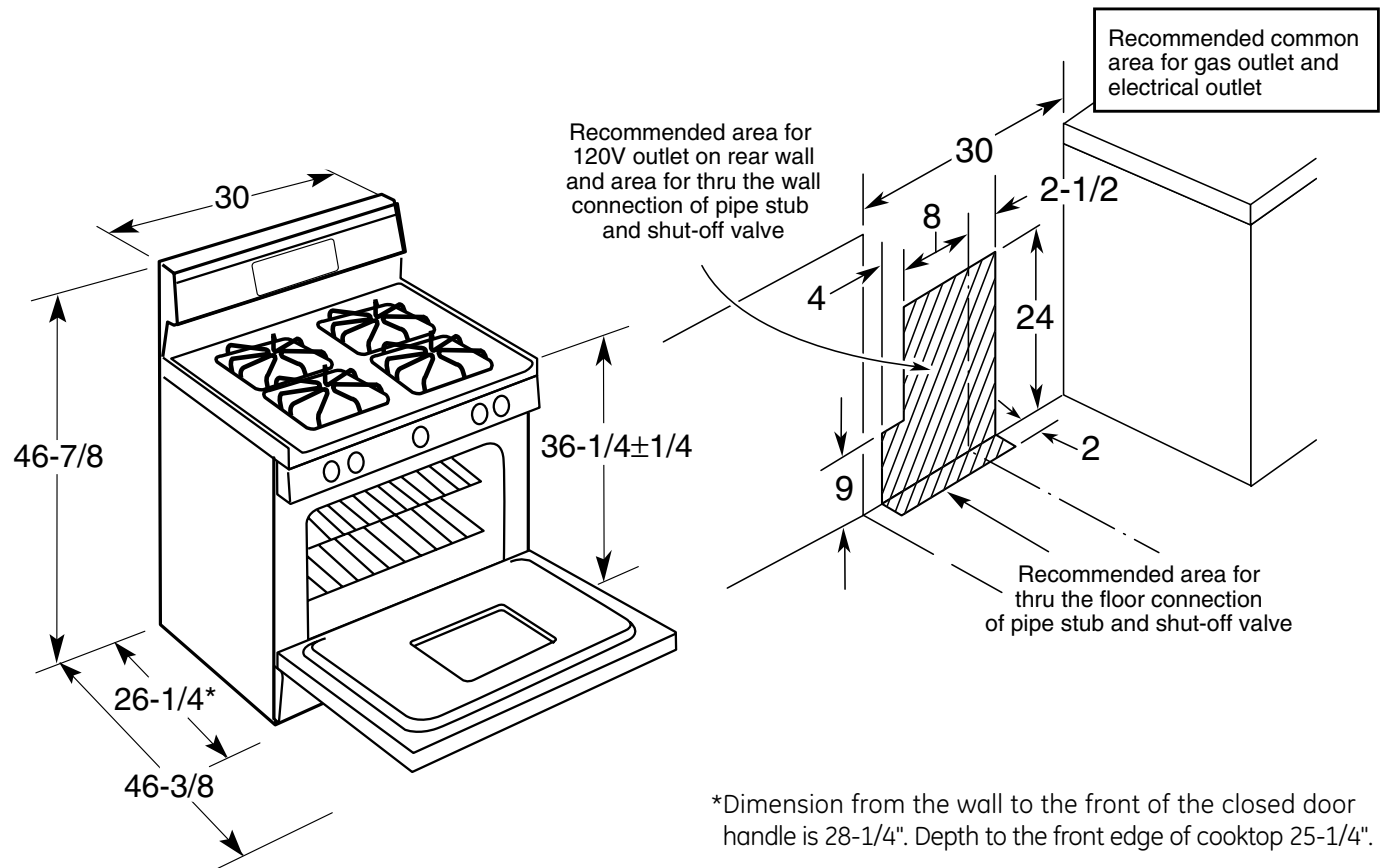

JGBP28BEK

GE® 30" Free-Standing Self-Clean Gas Range

Dimensions and Installation Information (in inches)

Optional Gas Range Accessory Drip Pans for Sealed and Standard Burner Models

(Available at additional cost)
To order these accessory drip pans, call toll-free 800-626-2002

Gas Self-Clean Range Anti-Tip Bracket (Part No. 205C1714P001)

Electrical Rating: 120V, 60Hz, 5A

Installation Information: Before installing, consult installation instructions packed with product for current dimensional data.

*Dimension from the wall to the front of the closed door handle is 28-1/4". Depth to the front edge of cooktop 25-1/4".

For answers to your Monogram®, GE Profile™ or GE® appliance questions, visit our website at ge.com or call GE Answer Center® service, 800.626.2000.