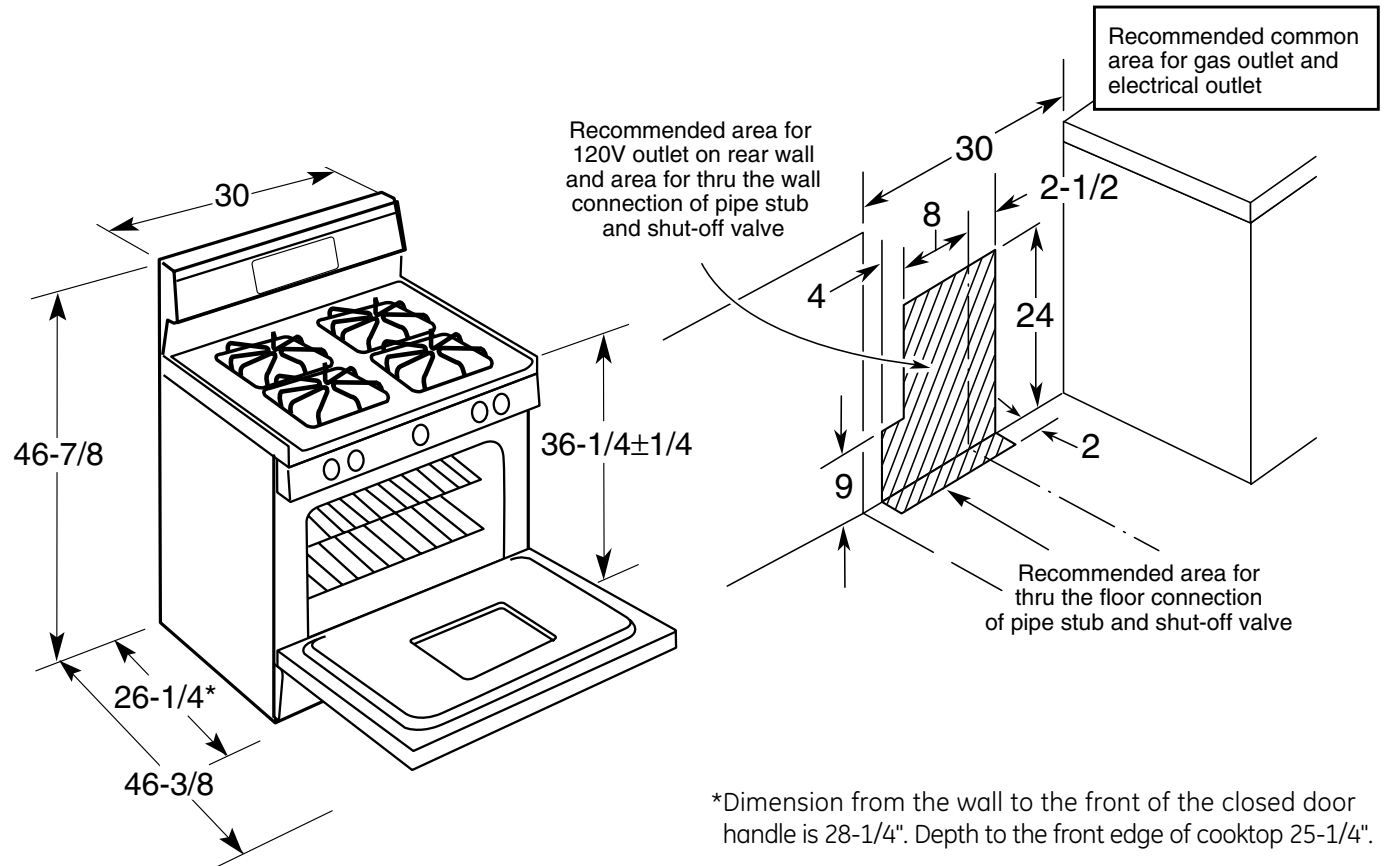

JGBP28MEL/SEL

GE® 30" Free-Standing Self-Clean Gas Range

Dimensions and Installation Information (in inches)

Optional Gas Range Accessory Drip Pans for Sealed and Standard Burner Models

(Available at additional cost)
To order these accessory drip pans, call toll-free 800-626-2002

Gas Self-Clean Range Anti-Tip Bracket (Part No. 205C1714P001)

Electrical Rating: 120V, 60Hz, 5A

Installation Information: Before installing, consult installation instructions packed with product for current dimensional data.

*Dimension from the wall to the front of the closed door handle is 28-1/4". Depth to the front edge of cooktop 25-1/4".

For answers to your Monogram®, GE Profile™ or GE® appliance questions, visit our website at ge.com or call GE Answer Center® service, 800.626.2000.