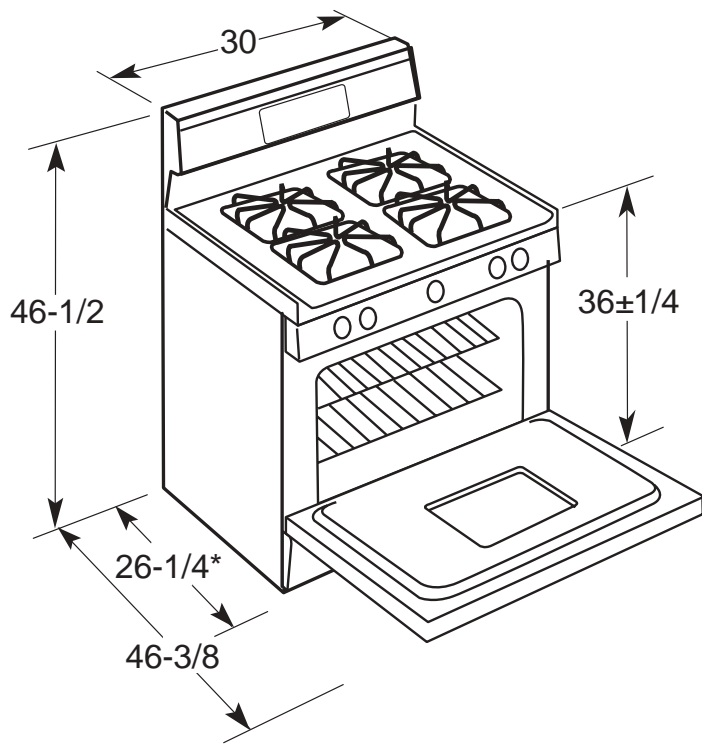

## Installation Information Dimensions (in inches)

\*Dimension from wall to front of closed door handle is 28-1/4"  
 Depth to front edge of cooktop – 25-1/4"

**Optional Gas Range Accessory Drip Pans for Sealed and Standard Burner Models**  
 (Available at additional cost)  
 To order these accessory drip pans, call toll-free 800-626-2002.

**Gas Self-Clean Range Anti-Tip Bracket (Part No. 205C1714P001)**

**Electrical Rating:** 120V, 60Hz, 5A

**Installation Information:** Before installing, consult installation instructions packed with product for current dimensional data.