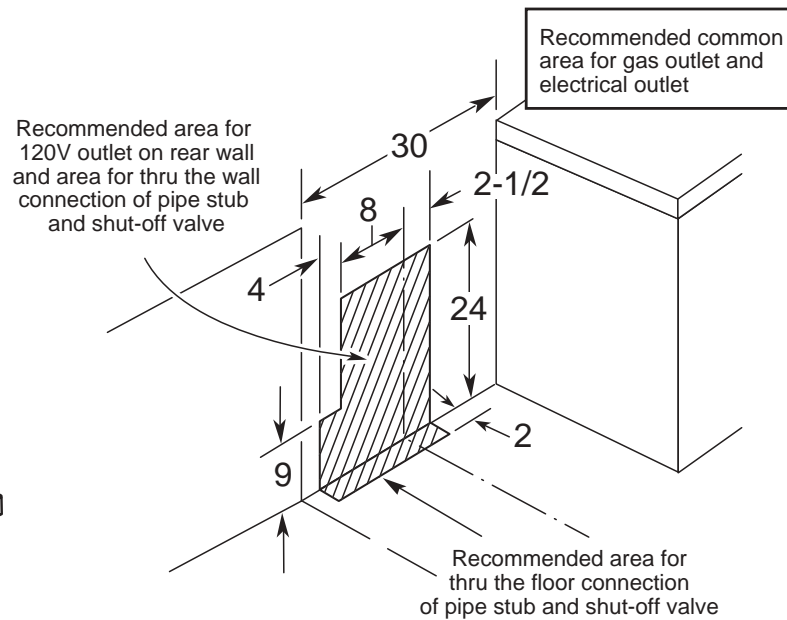

## Installation Information Dimensions (in inches)

\*Dimension from wall to front of closed door handle is 28-1/4"  
 Depth to front edge of cooktop – 25-1/4"

**Optional Gas Range Accessory Drip Pans for Sealed and Standard Burner Models**  
 (Available at additional cost)  
 To order these accessory drip pans, call toll-free 800-626-2002.

**Gas Self-Clean Range Anti-Tip Bracket (Part No. 205C1714P001)**

**Electrical Rating:** 120V, 60Hz, 5A

**Installation Information:** Before installing, consult installation instructions packed with product for current dimensional data.