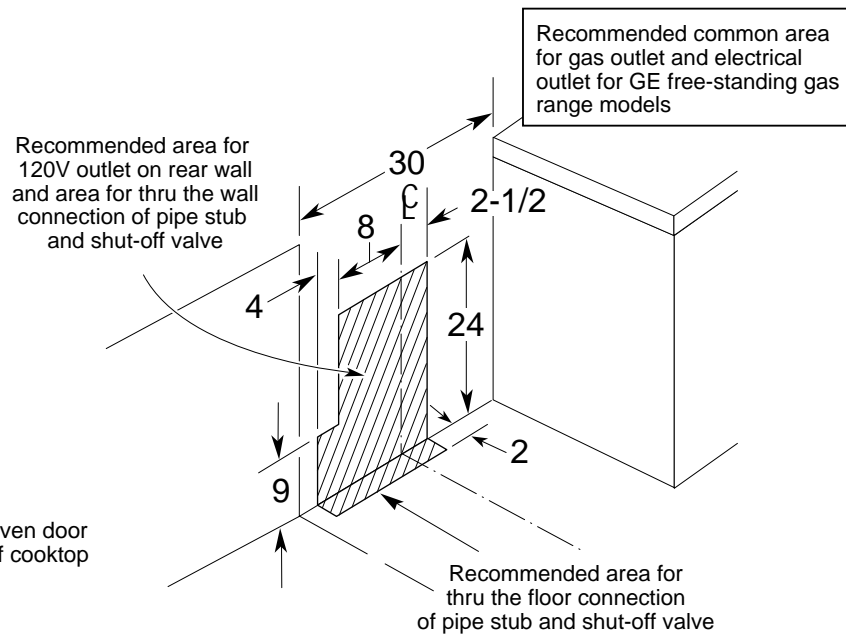

GE Appliances

JGBP30BEAAD - GE Spectra™ 30" Free-Standing XL44™ Gas Range

Dimensions (in inches) and Installation Information

Optional Gas Range Accessory Drip Pans for Sealed and Standard Burner Models
(Available at additional cost)
To order these accessory drip pans, call toll-free 800-848-7722

Optional Gas Range Wok Accessory
(Available at additional cost)
JXWK—Wok accessory sits on top of burner grate to hold a **round-bottom** wok.

Electrical Rating: 120V, 60Hz, 5A

Installation Information: Before installing, consult installation instructions packed with product for current dimensional data.

GE Appliances

JGBP30BEAAD - GE Spectra™ 30" Free-Standing XL44™ Gas Range

Features and Benefits

- Extra-Large 4.4 cu. ft. Capacity Self-Cleaning Oven
- One-Piece Upswept Porcelain-Enameled Cooktop
- Sealed Cooktop Burners
- (1) 12,000/1,000 BTU Maximum Output Burner
- (1) 5,000/600 BTU Simmer Burner
- (2) 9,500/850 BTU All-Purpose Sealed Burners
- TrueTemp™ System
- SmartLogic™ Electronic Controls
- QuickSet III Oven Controls
- Deluxe Porcelain-Steel Square Grates
- Porcelain-Enameled One-Piece Drip Pans
- Electronic Pilotless Ignition System
- Electronic Clock and Timer
- In-Oven Broiling with Extra-Large Broiler Pan with Grid
- 2 Oven Racks / 6 Embossed Rack Positions
- Removable Frameless Glass Oven Door with Big View Window
- Designer-Style Handle
- Porcelain-Enameled Scratch-Resistant Backguard
- Storage Drawer
- Model JGBP30WEAWW - White on white
- Model JGBP30AEAAA - Almond on almond
- Model JGBP30BEAWH - White
- Model JGBP30BEAAD - Almond