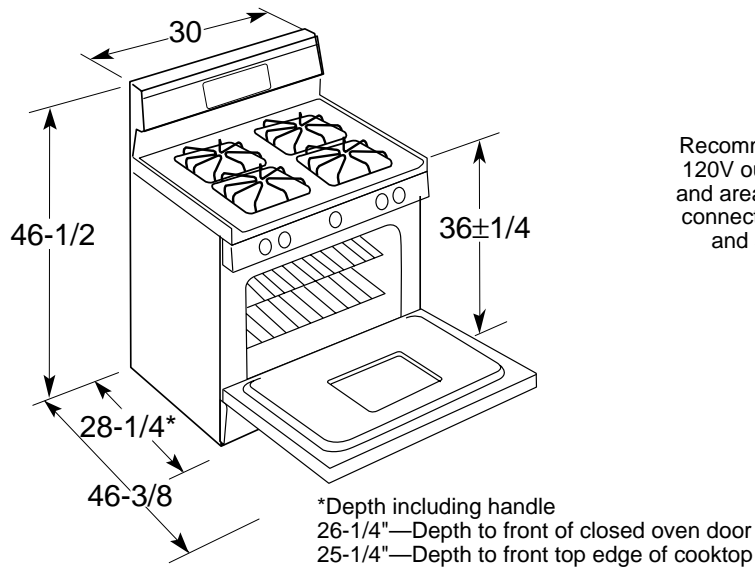

GE Appliances

JGBP30BEAAD - GE Spectra™ 30" Free-Standing XL44™ Gas Range

Dimensions (in inches) and Installation Information

Optional Gas Range Accessory Drip Pans for Sealed and Standard Burner Models
(Available at additional cost)
To order these accessory drip pans, call toll-free 800-848-7722

Optional Gas Range Wok Accessory
(Available at additional cost)
JXWK—Wok accessory sits on top of burner grate to hold a **round-bottom** wok.

Electrical Rating: 120V, 60Hz, 5A

Installation Information: Before installing, consult installation instructions packed with product for current dimensional data.

GE Appliances

JGBP30BEAAD - GE Spectra™ 30" Free-Standing XL44™ Gas Range

Features and Benefits

- Extra-Large 4.4 cu. ft. Capacity Self-Cleaning Oven
- One-Piece Upswept Porcelain-Enameled Cooktop
- Sealed Cooktop Burners
- (1) 12,000/1,000 BTU Maximum Output Burner
- (1) 5,000/600 BTU Simmer Burner
- (2) 9,500/850 BTU All-Purpose Sealed Burners
- TrueTemp™ System
- SmartLogic™ Electronic Controls
- QuickSet III Oven Controls
- Deluxe Porcelain-Steel Square Grates
- Porcelain-Enameled One-Piece Drip Pans
- Electronic Pilotless Ignition System
- Electronic Clock and Timer
- In-Oven Broiling with Extra-Large Broiler Pan with Grid
- 2 Oven Racks / 6 Embossed Rack Positions
- Removable Frameless Glass Oven Door with Big View Window
- Designer-Style Handle
- Porcelain-Enameled Scratch-Resistant Backguard
- Storage Drawer
- Model JGBP30WEAWW - White on white
- Model JGBP30AEAAA - Almond on almond
- Model JGBP30BEAWH - White
- Model JGBP30BEAAD - Almond