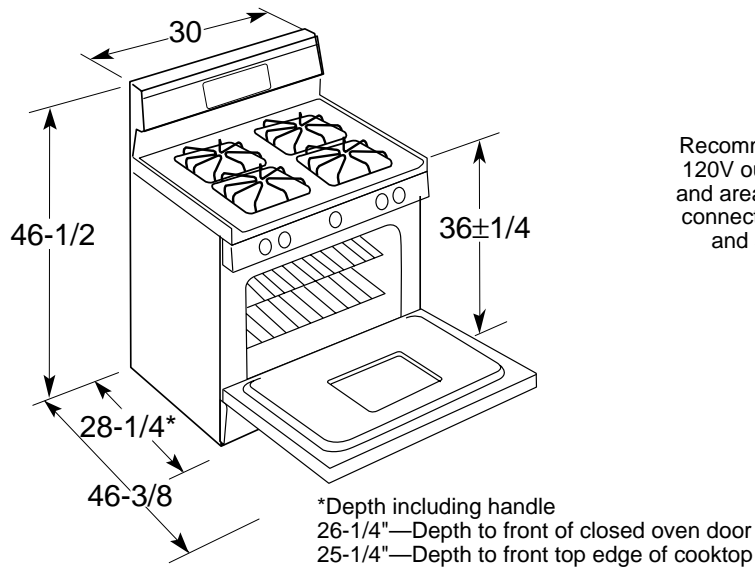

GE Appliances

JGBP30BEAWH—GE Spectra™ 30" Free-Standing XL44™ Gas Range

Dimensions (in inches) and Installation Information

Optional Gas Range Accessory Drip Pans for Sealed and Standard Burner Models
(Available at additional cost)
To order these accessory drip pans, call toll-free 800-848-7722

Optional Gas Range Wok Accessory
(Available at additional cost)
JXWK—Wok accessory sits on top of burner grate to hold a **round-bottom** wok.

Electrical Rating: 120V, 60Hz, 5A

Installation Information: Before installing, consult installation instructions packed with product for current dimensional data.

GE Appliances

JGBP30BEAWH—GE Spectra™ 30" Free-Standing XL44™ Gas Range

Features and Benefits

- Extra-Large 4.4 cu. ft. Capacity Self-Cleaning Oven
- One-Piece Upswept Porcelain-Enameled Cooktop
- Sealed Cooktop Burners
- (1) 12,000/1,000 BTU Maximum Output Burner
- (1) 5,000/600 BTU Simmer Burner
- (2) 9,500/850 BTU All-Purpose Sealed Burners
- TrueTemp™ System
- SmartLogic™ Electronic Controls
- QuickSet III Oven Controls
- Deluxe Porcelain-Steel Square Grates
- Porcelain-Enameled One-Piece Drip Pans
- Electronic Pilotless Ignition System
- Electronic Clock and Timer
- In-Oven Broiling with Extra-Large Broiler Pan with Grid
- 2 Oven Racks / 6 Embossed Rack Positions
- Removable Frameless Glass Oven Door with Big View Window
- Designer-Style Handle
- Porcelain-Enameled Scratch-Resistant Backguard
- Storage Drawer
- Model JGBP30WEAWW - White on white
- Model JGBP30AEAAA - Almond on almond
- Model JGBP30BEAWH - White
- Model JGBP30BEAAD - Almond