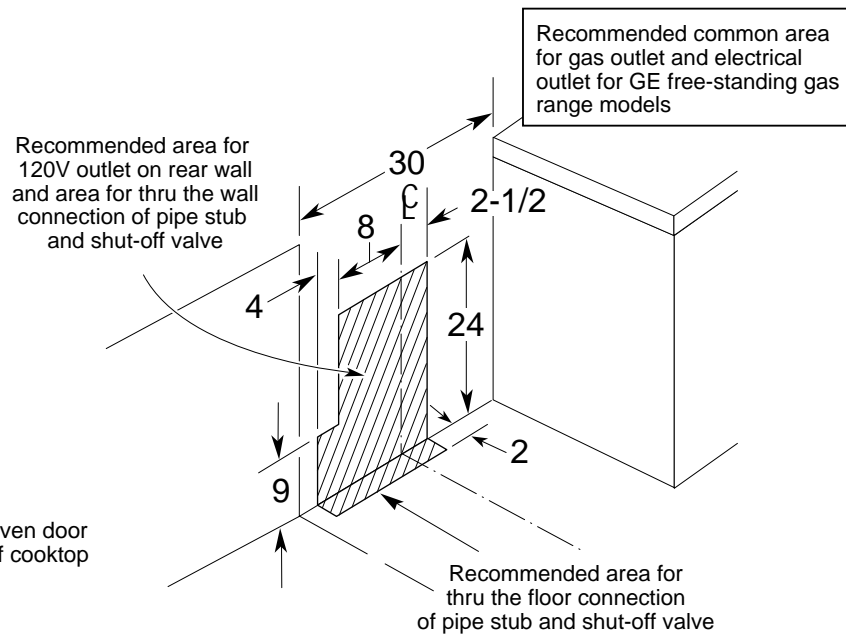

GE Appliances

JGBP30BEAWH—GE Spectra™ 30" Free-Standing XL44™ Gas Range

Dimensions (in inches) and Installation Information

Optional Gas Range Accessory Drip Pans for Sealed and Standard Burner Models
(Available at additional cost)
To order these accessory drip pans, call toll-free 800-848-7722

Optional Gas Range Wok Accessory
(Available at additional cost)
JXWK—Wok accessory sits on top of burner grate to hold a **round-bottom** wok.

Electrical Rating: 120V, 60Hz, 5A

Installation Information: Before installing, consult installation instructions packed with product for current dimensional data.

GE Appliances

JGBP30BEAWH—GE Spectra™ 30" Free-Standing XL44™ Gas Range

Features and Benefits

- Extra-Large 4.4 cu. ft. Capacity Self-Cleaning Oven
- One-Piece Upswept Porcelain-Enameled Cooktop
- Sealed Cooktop Burners
- (1) 12,000/1,000 BTU Maximum Output Burner
- (1) 5,000/600 BTU Simmer Burner
- (2) 9,500/850 BTU All-Purpose Sealed Burners
- TrueTemp™ System
- SmartLogic™ Electronic Controls
- QuickSet III Oven Controls
- Deluxe Porcelain-Steel Square Grates
- Porcelain-Enameled One-Piece Drip Pans
- Electronic Pilotless Ignition System
- Electronic Clock and Timer
- In-Oven Broiling with Extra-Large Broiler Pan with Grid
- 2 Oven Racks / 6 Embossed Rack Positions
- Removable Frameless Glass Oven Door with Big View Window
- Designer-Style Handle
- Porcelain-Enameled Scratch-Resistant Backguard
- Storage Drawer
- Model JGBP30WEAWW - White on white
- Model JGBP30AEAAA - Almond on almond
- Model JGBP30BEAWH - White
- Model JGBP30BEAAD - Almond