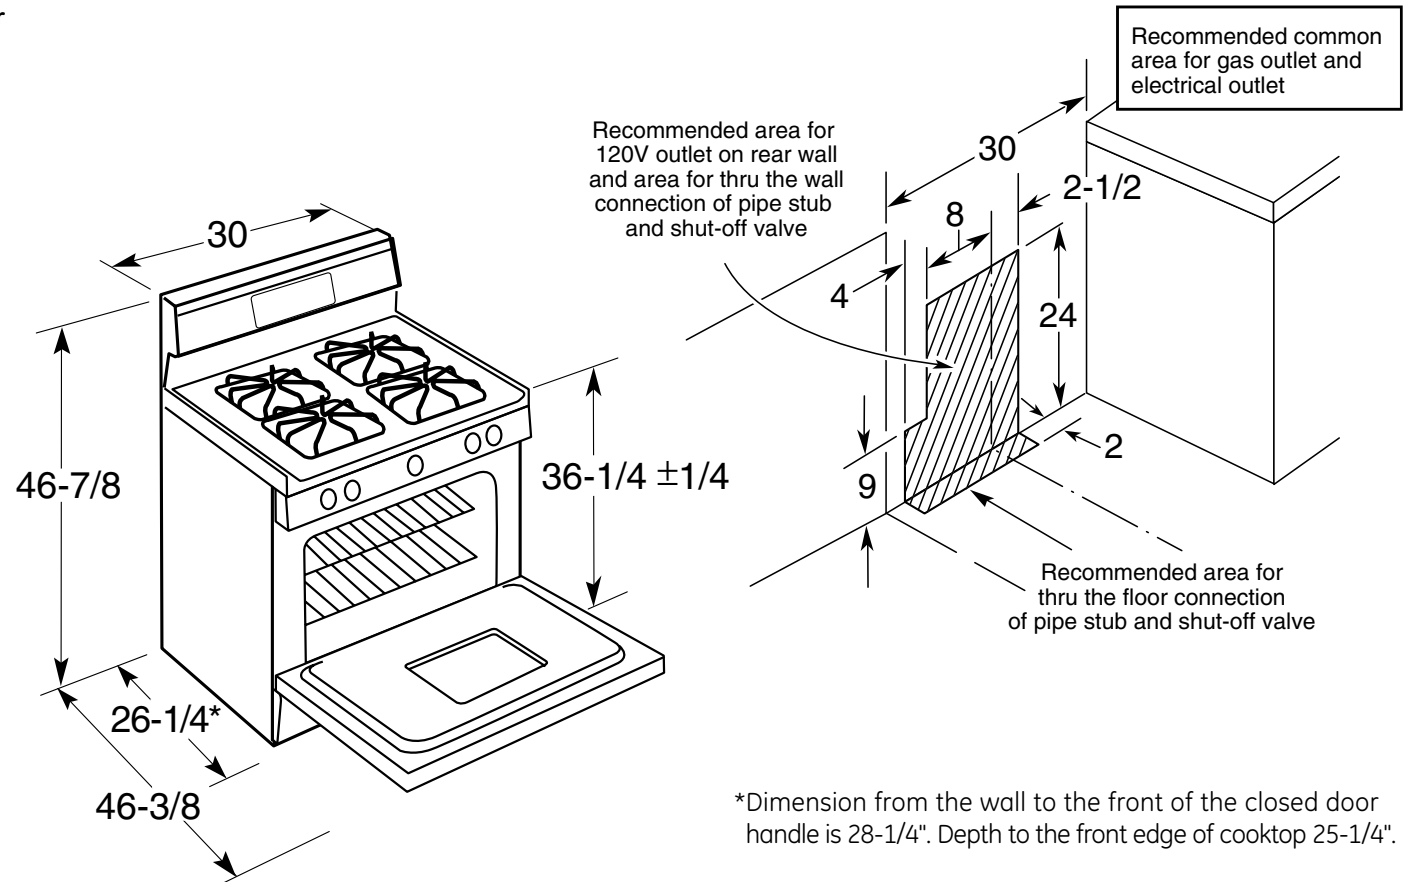

JGBP30WEK/BEK

GE® 30" Free-Standing Self-Clean Gas Range

Dimensions and Installation Information (in inches)

Optional Gas Range Accessory Drip Pans for Sealed and Standard Burner Models

(Available at additional cost)

To order these accessory drip pans, call toll-free 800-626-2002

Gas Self-Clean Range Anti-Tip Bracket (Part No. 205C1714P001)

Electrical Rating: 120V, 60Hz, 5A

Installation Information: Before installing, consult installation instructions packed with product for current dimensional data.