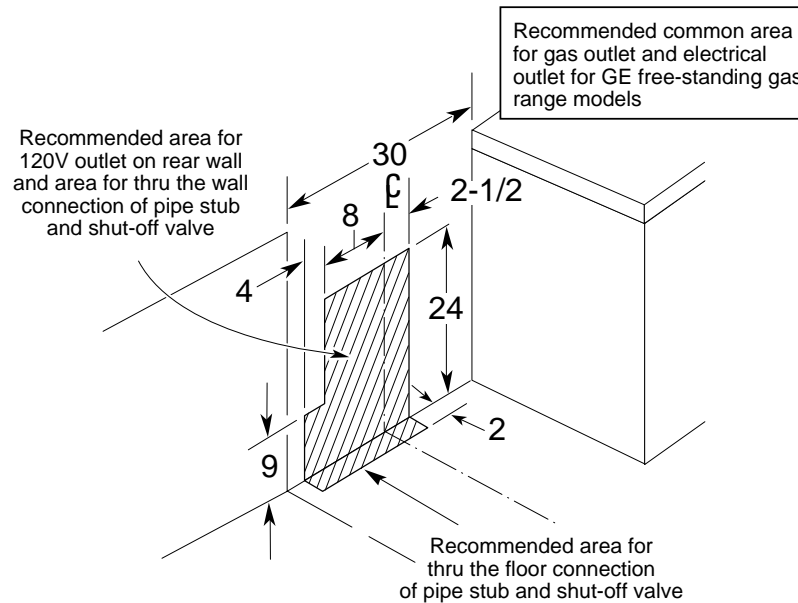

GE Appliances

JGBP32SEH – GE® 30" Free-Standing Self-Clean Gas Range

Dimensions (in inches) and Installation Information

Optional Gas Range Accessory Drip Pans for Sealed and Standard Burner Models

(Available at additional cost)
To order these accessory drip pans, call toll-free 800-848-7722

Optional Gas Range Wok Accessory

(Available at additional cost)
JXWK—Wok accessory sits on top of burner grate to hold a **round-bottom** wok.

Electrical Rating: 120V, 60Hz, 5A

Installation Information: Before installing, consult installation instructions packed with product for current dimensional data.

GE Appliances

JGBP32SEH – GE® 30" Free-Standing Self-Clean Gas Range

Features and Benefits

- Self Clean Oven – Conveniently cleans the oven cavity without need of scrubbing.
- Extra-Large Oven Capacity – Provides a large oven interior ideal for cooking more items at once.
- TrueTemp™ System – Delivers even heat distribution and maximum oven control.
- QuickSet III Oven Controls – Feature an easy to use design that lets you set precise cooking temperatures.
- High Output Burner – Provides a powerful burner output for efficient heat-up and boiling.
- Precise Simmer Burner – Offers a low setting of 600 BTUs, ensuring more temperature control for simmering.
- All Purpose Burners – Delivers a wide range of heat output ideal for most cooking requirements.
- Model JGBP32SEHSS – Stainless steel
- Model JGBP32WEFWW – White on white
- Model JGBP32CEFCC – Bisque on bisque