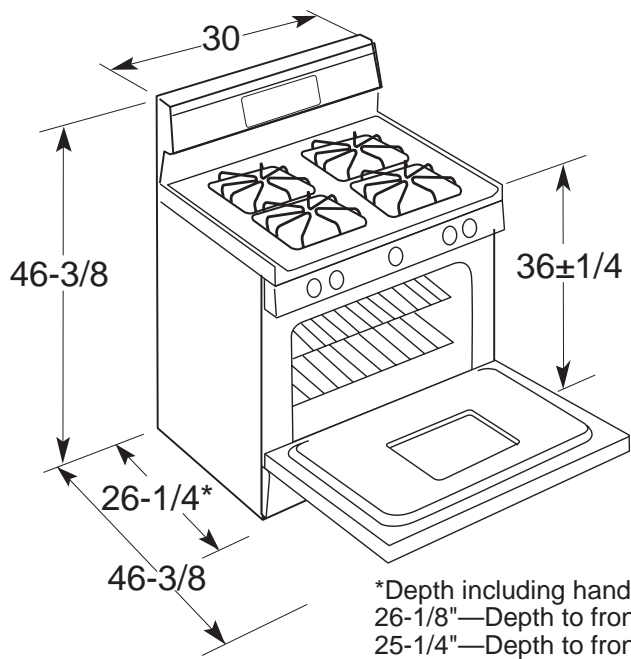

GE Appliances

JGBP32SEH – GE® 30" Free-Standing Self-Clean Gas Range

Dimensions (in inches) and Installation Information

Optional Gas Range Accessory Drip Pans for Sealed and Standard Burner Models

(Available at additional cost)
To order these accessory drip pans, call toll-free 800-848-7722

Optional Gas Range Wok Accessory

(Available at additional cost)
JXWK—Wok accessory sits on top of burner grate to hold a **round-bottom** wok.

Electrical Rating: 120V, 60Hz, 5A

Installation Information: Before installing, consult installation instructions packed with product for current dimensional data.