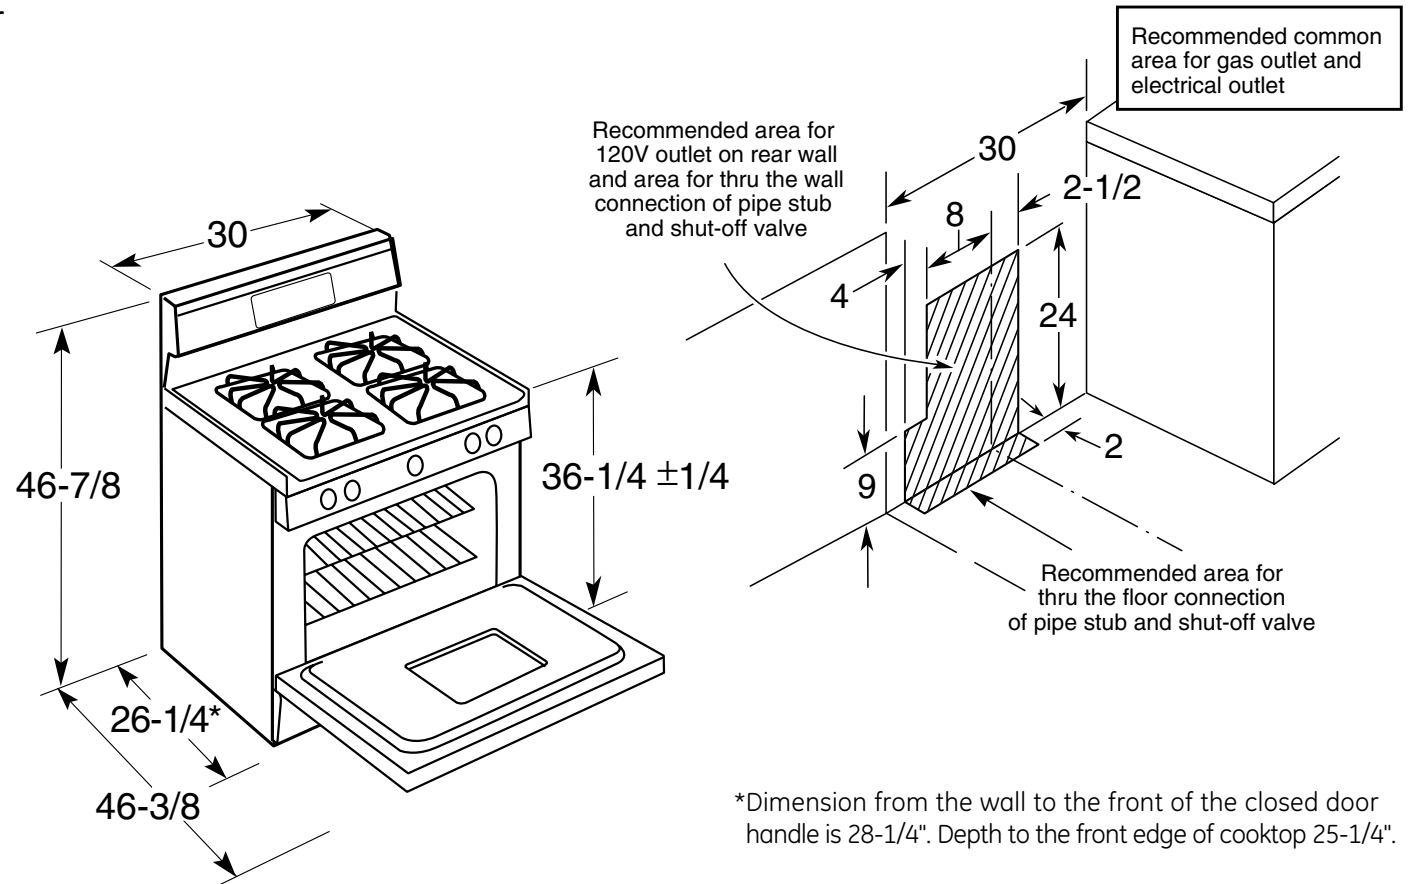

JGBP33WEL/CEL/BEL

GE® 30" Free-Standing Self-Clean Gas Range

Dimensions and Installation Information (in inches)

Optional Gas Range Accessory Drip Pans for Sealed and Standard Burner Models

(Available at additional cost)

To order these accessory drip pans, call toll-free 800-626-2002

Gas Self-Clean Range Anti-Tip Bracket (Part No. 205C1714P001)

Electrical Rating: 120V, 60Hz, 5A

Installation Information: Before installing, consult installation instructions packed with product for current dimensional data.

*Dimension from the wall to the front of the closed door handle is 28-1/4". Depth to the front edge of cooktop 25-1/4".

For answers to your Monogram®, GE Profile™ or GE® appliance questions, visit our website at ge.com or call GE Answer Center® service, 800.626.2000.

imagination at work

Specification Created 4/06

330522