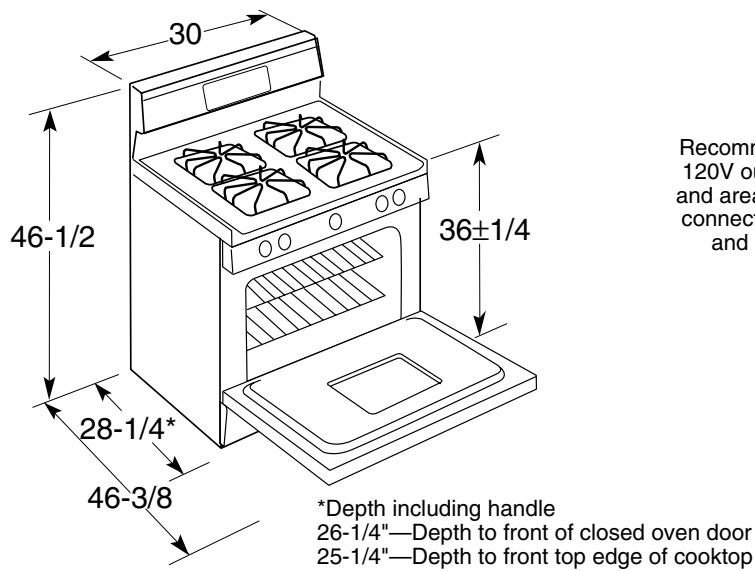

GE Appliances

JGBP35AEAAA—GE Spectra™ 30" Free-Standing XL44™ Gas Range

Dimensions (in inches) and Installation Information

Optional Gas Range Accessory Drip Pans for Sealed and Standard Burner Models
(Available at additional cost)
To order these accessory drip pans, call toll-free 800-848-7722

Optional Gas Range Wok Accessory
(Available at additional cost)
JXWK—Wok accessory sits on top of burner grate to hold a **round-bottom** wok.

Electrical Rating: 120V, 60Hz, 5A

Installation Information: Before installing, consult installation instructions packed with product for current dimensional data.

For answers to your Monogram®, GE Profile Performance Series™, GE Profile™ or GE appliance questions, call GE Answer Center® service, 800.626.2000.

All GE ranges are equipped with an Anti-Tip device. The installation of this device is an important, required step in the installation of the range.