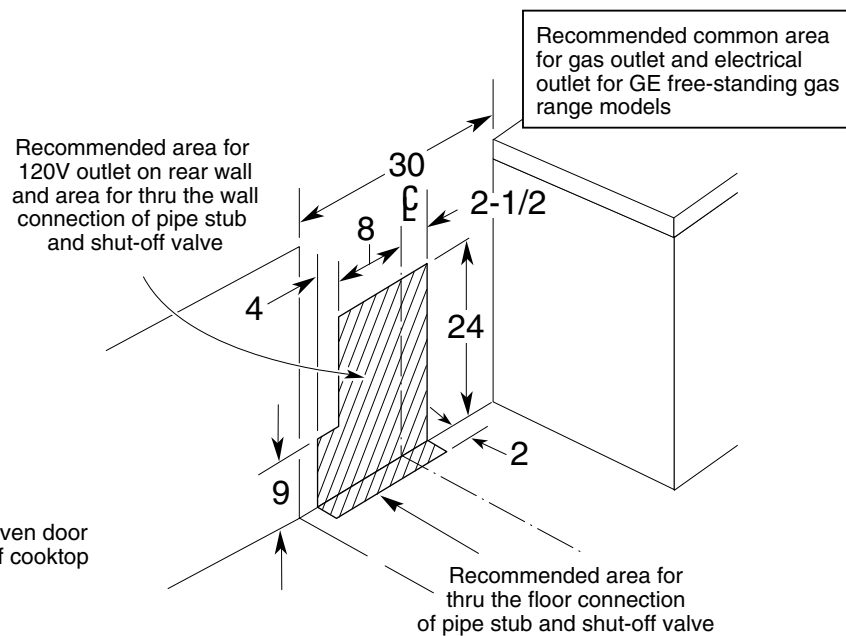

GE Appliances

JGBP35AEAAA—GE Spectra™ 30" Free-Standing XL44™ Gas Range

Dimensions (in inches) and Installation Information

Optional Gas Range Accessory Drip Pans for Sealed and Standard Burner Models
(Available at additional cost)
To order these accessory drip pans, call toll-free 800-848-7722

Optional Gas Range Wok Accessory
(Available at additional cost)
JXWK—Wok accessory sits on top of burner grate to hold a **round-bottom** wok.

Electrical Rating: 120V, 60Hz, 5A

Installation Information: Before installing, consult installation instructions packed with product for current dimensional data.

For answers to your Monogram®, GE Profile Performance Series™, GE Profile™ or GE appliance questions, call GE Answer Center® service, 800.626.2000.

All GE ranges are equipped with an Anti-Tip device. The installation of this device is an important, required step in the installation of the range.