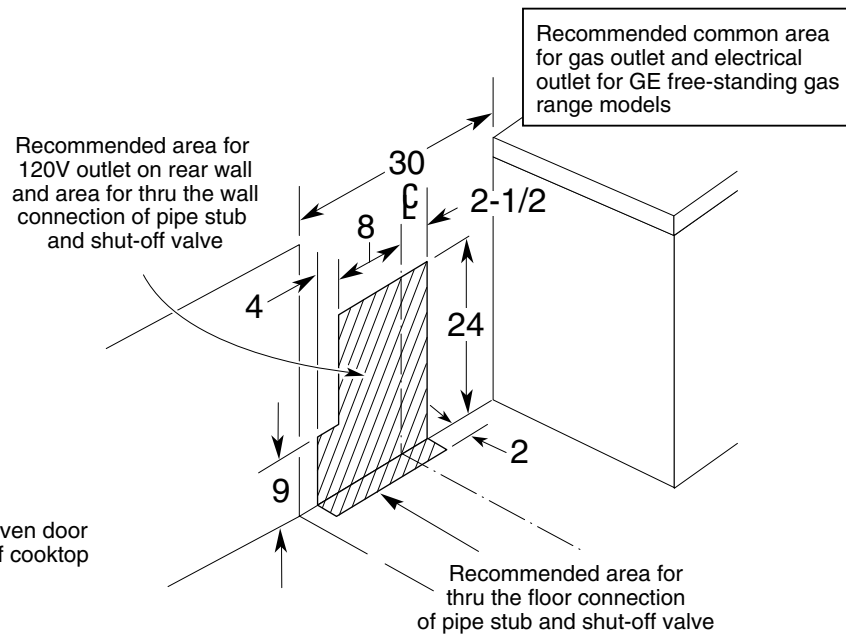

GE Appliances

JGBP35BEABB—GE Spectra™ 30" Free-Standing XL44™ Gas Range

Dimensions (in inches) and Installation Information

Optional Gas Range Accessory Drip Pans for Sealed and Standard Burner Models
(Available at additional cost)
To order these accessory drip pans, call toll-free 800-848-7722

Optional Gas Range Wok Accessory
(Available at additional cost)
JXWK—Wok accessory sits on top of burner grate to hold a **round-bottom** wok.

Electrical Rating: 120V, 60Hz, 5A

Installation Information: Before installing, consult installation instructions packed with product for current dimensional data.

GE Appliances

JGBP35BEABB—GE Spectra™ 30" Free-Standing XL4™ Gas Range

Features and Benefits

- Extra-Large 4.4 cu. ft. Capacity Self-Cleaning Oven
- One-Piece Upswept Porcelain-Enameled Cooktop
- Sealed Cooktop Burners
- (1) 12,000/1,000 BTU Maximum Output Burner
- (1) 5,000/600 BTU Simmer Burner
- (2) 9,500/850 BTU All-Purpose Sealed Burners
- TrueTemp™ System
- SmartLogic™ Electronic Controls
- QuickSet IV Oven Controls
- Medium Cast Removable Square Grates
- Porcelain-Enameled One-Piece Drip Pans
- Electronic Pilotless Ignition System
- Electronic Clock and Timer
- In-Oven Broiling with Extra-Large Broiler Pan with Grid
- 2 Oven Racks / 6 Embossed Rack Positions
- Removable Frameless Glass Oven Door with Big View Window
- Designer-Style Handle
- Porcelain-Enameled Scratch-Resistant Backguard
- Easy Glide Storage Drawer
- Model JGBP35WEAww—White on White
- Model JGBP35BEABB—Black on Black
- Model JGBP35AEAAA—Almond on Almond