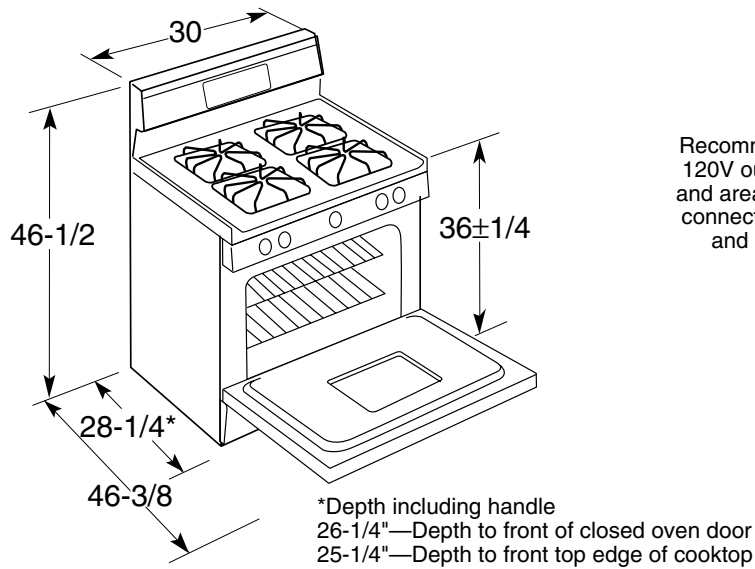

GE Appliances

JGBP35BEABB—GE Spectra™ 30" Free-Standing XL44™ Gas Range

Dimensions (in inches) and Installation Information

Optional Gas Range Accessory Drip Pans for Sealed and Standard Burner Models
(Available at additional cost)
To order these accessory drip pans, call toll-free 800-848-7722

Optional Gas Range Wok Accessory
(Available at additional cost)
JXWK—Wok accessory sits on top of burner grate to hold a **round-bottom** wok.

Electrical Rating: 120V, 60Hz, 5A

Installation Information: Before installing, consult installation instructions packed with product for current dimensional data.

GE Appliances

JGBP35BEABB—GE Spectra™ 30" Free-Standing XL4™ Gas Range

Features and Benefits

- Extra-Large 4.4 cu. ft. Capacity Self-Cleaning Oven
- One-Piece Upswept Porcelain-Enameled Cooktop
- Sealed Cooktop Burners
- (1) 12,000/1,000 BTU Maximum Output Burner
- (1) 5,000/600 BTU Simmer Burner
- (2) 9,500/850 BTU All-Purpose Sealed Burners
- TrueTemp™ System
- SmartLogic™ Electronic Controls
- QuickSet IV Oven Controls
- Medium Cast Removable Square Grates
- Porcelain-Enameled One-Piece Drip Pans
- Electronic Pilotless Ignition System
- Electronic Clock and Timer
- In-Oven Broiling with Extra-Large Broiler Pan with Grid
- 2 Oven Racks / 6 Embossed Rack Positions
- Removable Frameless Glass Oven Door with Big View Window
- Designer-Style Handle
- Porcelain-Enameled Scratch-Resistant Backguard
- Easy Glide Storage Drawer
- Model JGBP35WEAww—White on White
- Model JGBP35BEABB—Black on Black
- Model JGBP35AEAAA—Almond on Almond