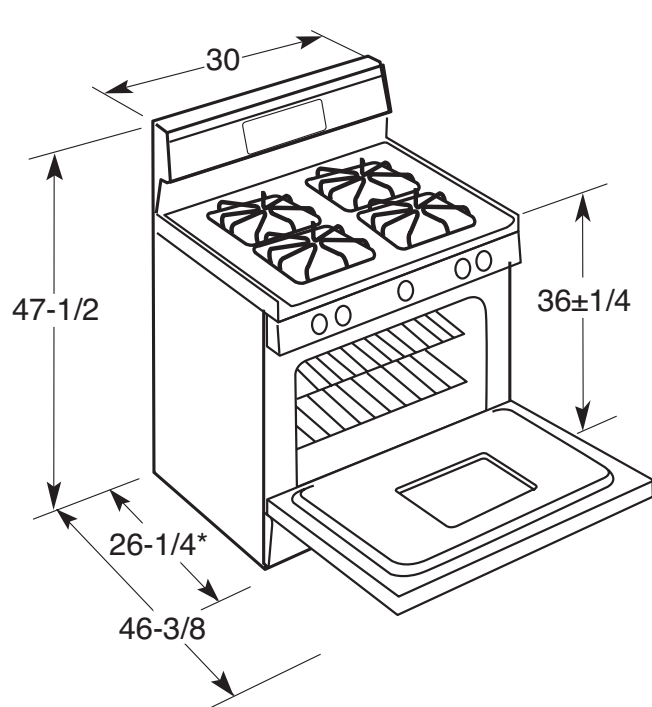

GE Appliances

JGBP35SEJ – GE® 30" Free-Standing Self-Clean Gas Range

Installation Information Dimensions

Optional Gas Range Accessory Drip Pans for Sealed and Standard Burner Models
 (Available at additional cost)
 To order these accessory drip pans, call toll-free 800-626-2002.

Gas Self-Clean Range Anti-Tip Bracket (Part No. 205C1714P001)

Electrical Rating: 120V, 60Hz, 5A
Installation Information: Before installing, consult installation instructions packed with product for current dimensional data.

*Dimension from wall to front of closed door handle is 29"
 Depth to front edge of cooktop – 25-1/4"

All GE ranges are equipped with an Anti-Tip device. The installation of this device is an important, required step in the installation of the range.