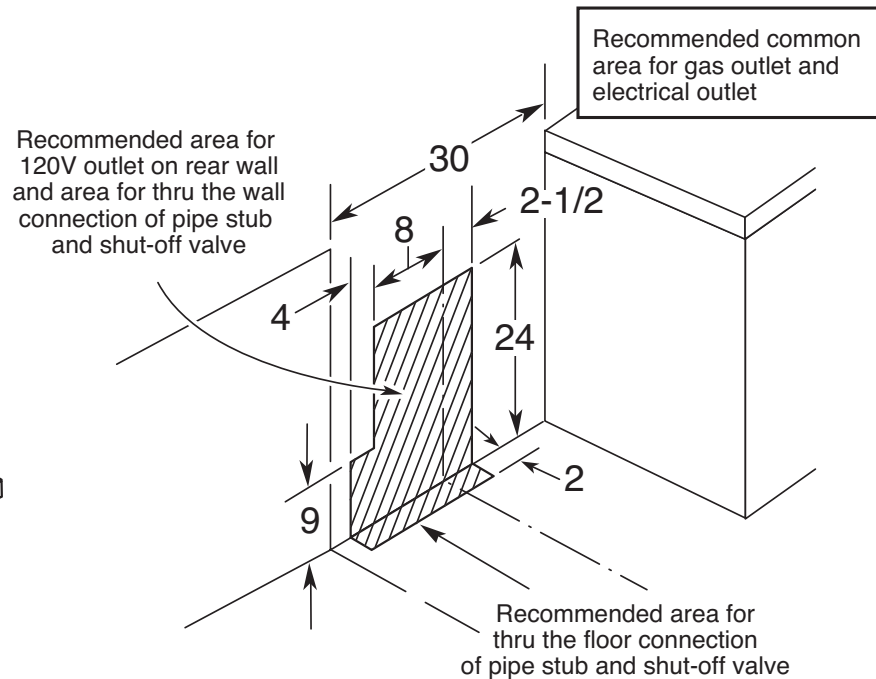

GE Appliances

JGBP35SEJ – GE® 30" Free-Standing Self-Clean Gas Range

Installation Information Dimensions

Optional Gas Range Accessory Drip Pans for Sealed and Standard Burner Models
 (Available at additional cost)
 To order these accessory drip pans, call toll-free 800-626-2002.

Gas Self-Clean Range Anti-Tip Bracket (Part No. 205C1714P001)

Electrical Rating: 120V, 60Hz, 5A
Installation Information: Before installing, consult installation instructions packed with product for current dimensional data.

*Dimension from wall to front of closed door handle is 29"
 Depth to front edge of cooktop – 25-1/4"

All GE ranges are equipped with an Anti-Tip device. The installation of this device is an important, required step in the installation of the range.