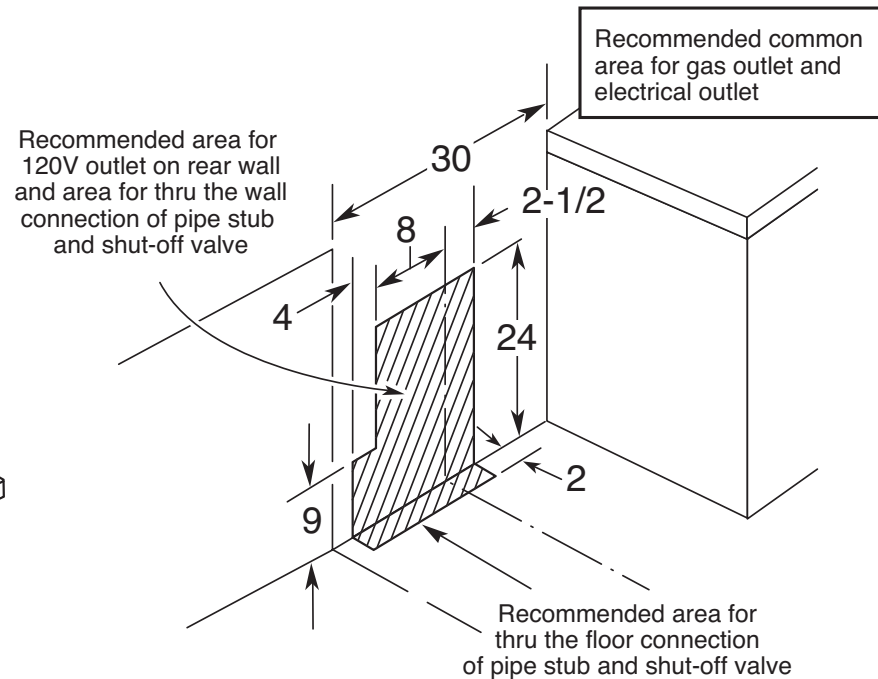

GE Appliances

JGBP35WEJ/CEJ/BEJ – GE® 30" Free-Standing Self-Clean Gas Range

Installation Information Dimensions

Optional Gas Range Accessory Drip Pans for Sealed and Standard Burner Models

(Available at additional cost)
To order these accessory drip pans, call toll-free 800-626-2002.

Gas Self-Clean Range Anti-Tip Bracket (Part No. 205C1714P001)

Electrical Rating: 120V, 60Hz, 5A

Installation Information: Before installing, consult installation instructions packed with product for current dimensional data.

*Dimension from wall to front of closed door handle is 29".

Depth to front edge of cooktop – 25-1/4".

Specification Created 6/04

330572

All GE ranges are equipped with an Anti-Tip device. The installation of this device is an important, required step in the installation of the range.