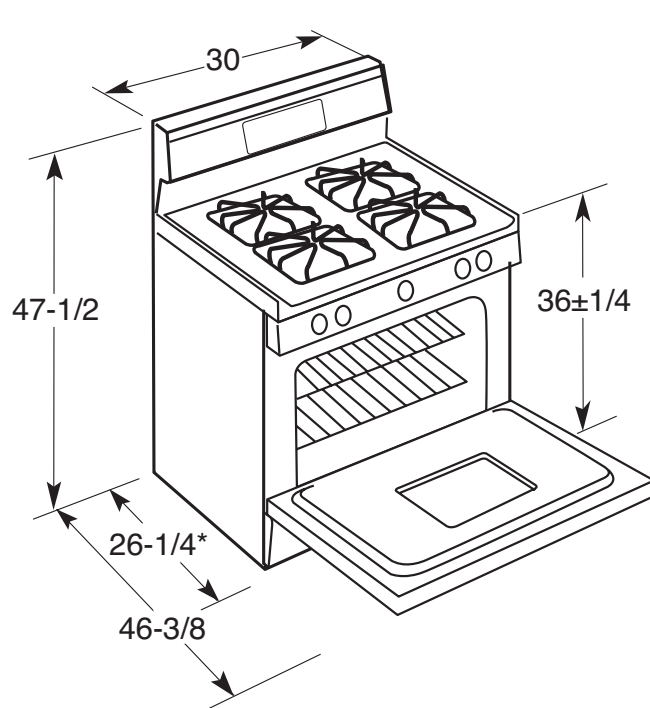

GE Appliances

JGBP35WEJ/CEJ/BEJ – GE® 30" Free-Standing Self-Clean Gas Range

Installation Information Dimensions

Optional Gas Range Accessory Drip Pans for Sealed and Standard Burner Models

(Available at additional cost)
To order these accessory drip pans, call toll-free 800-626-2002.

Gas Self-Clean Range Anti-Tip Bracket (Part No. 205C1714P001)

Electrical Rating: 120V, 60Hz, 5A

Installation Information: Before installing, consult installation instructions packed with product for current dimensional data.

*Dimension from wall to front of closed door handle is 29".

Depth to front edge of cooktop – 25-1/4".

Specification Created 6/04

330572

All GE ranges are equipped with an Anti-Tip device. The installation of this device is an important, required step in the installation of the range.