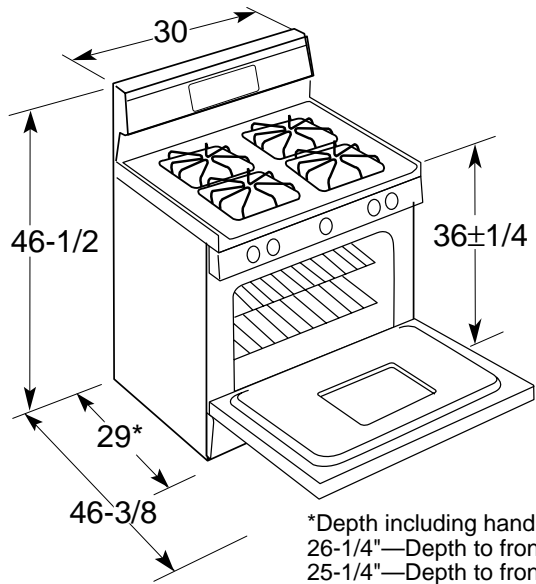

Profile™

JGBP79AEAAA - GE Profile™ Spectra™ 30" Free-Standing Self-Cleaning Gas Range

Dimensions (in inches) and Installation Information

Optional Gas Range Accessory Drip Pans for Sealed and Standard Burner Models
(Available at additional cost)
To order these accessory drip pans, call toll-free 800-848-7722

Optional Gas Range Wok Accessory
(Available at additional cost)
JXWK—Wok holder accessory sits on top of maximum burner grate to hold a round-bottom wok.

Electrical Rating: 120V, 60Hz, 5A

Installation Information: Before installing, consult installation instructions packed with product for current dimensional data.