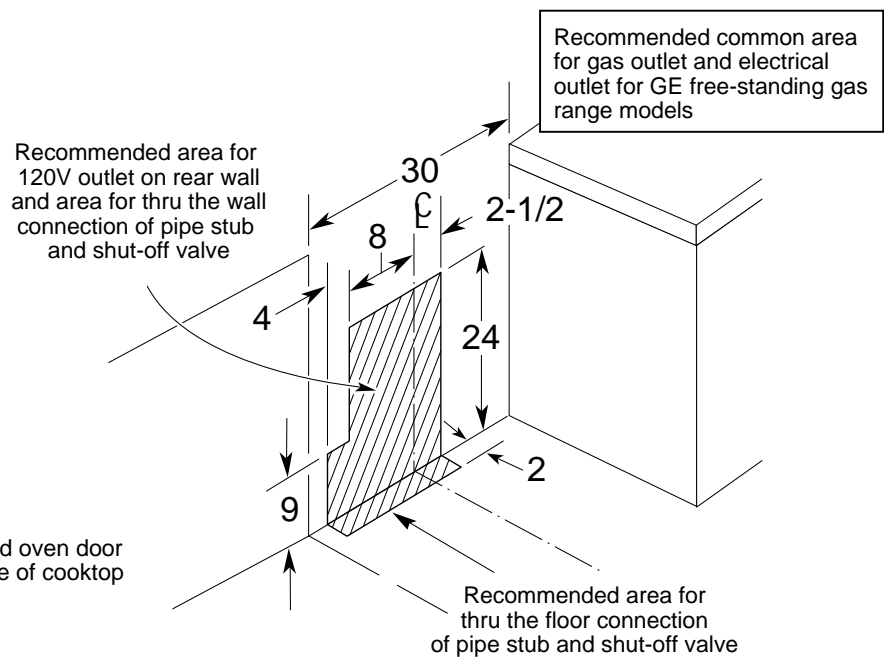

Profile™

JGBP79AEAAA - GE Profile™ Spectra™ 30" Free-Standing Self-Cleaning Gas Range

Dimensions (in inches) and Installation Information

Optional Gas Range Accessory Drip Pans for Sealed and Standard Burner Models
(Available at additional cost)
To order these accessory drip pans, call toll-free 800-848-7722

Optional Gas Range Wok Accessory
(Available at additional cost)
JXWK—Wok holder accessory sits on top of maximum burner grate to hold a round-bottom wok.

Electrical Rating: 120V, 60Hz, 5A

Installation Information: Before installing, consult installation instructions packed with product for current dimensional data.

Profile™

JGBP79AEAAA - GE Profile™ Spectra™ 30" Free-Standing Self-Cleaning Gas Range

Features and Benefits

- *Extra-Large 4.4 cu. ft. Self-Cleaning Oven*
- *One-Piece Upswept Porcelain-Enameled Cooktop*
- *Sealed Cooktop Burners*
- *(2) 12,000/1,000 BTU Maximum Output Burner*
- *(1) 5,000/600 BTU Precise Simmer Burner*
- *(1) 9,500/850 BTU All-Purpose Burners*
- *TrueTemp™ System*
- *SmartLogic™ Electronic Controls*
- *QuickSet IV Oven Controls*
- *Deluxe Cast Square Grates*
- *Porcelain-Enameled One-Piece Drip Pans*
- *Electronic Pilotless Ignition System*
- *Electronic Clock and Timer*
- *In-Oven Broiling with Extra-Large Broiler Pan with Grid*
- *3 Oven Racks / 6 Embossed Rack Positions*
- *Removable Frameless Glass Oven Door with Big View Window*
- *Sure-Grip Designer-Style Handle*
- *Designer-Style Control Knobs*
- *Porcelain-Enameled Scratch-Resistant Backguard*
- *Easy Glide Storage Drawer*
- *Model JGBP79WEA WW–White on White*
- *Model JGBP79BEABB–Black on Black*
- *Model JGBP79AEAAA–Almond on Almond*
- *Model JGBP79CEACC–Bisque*