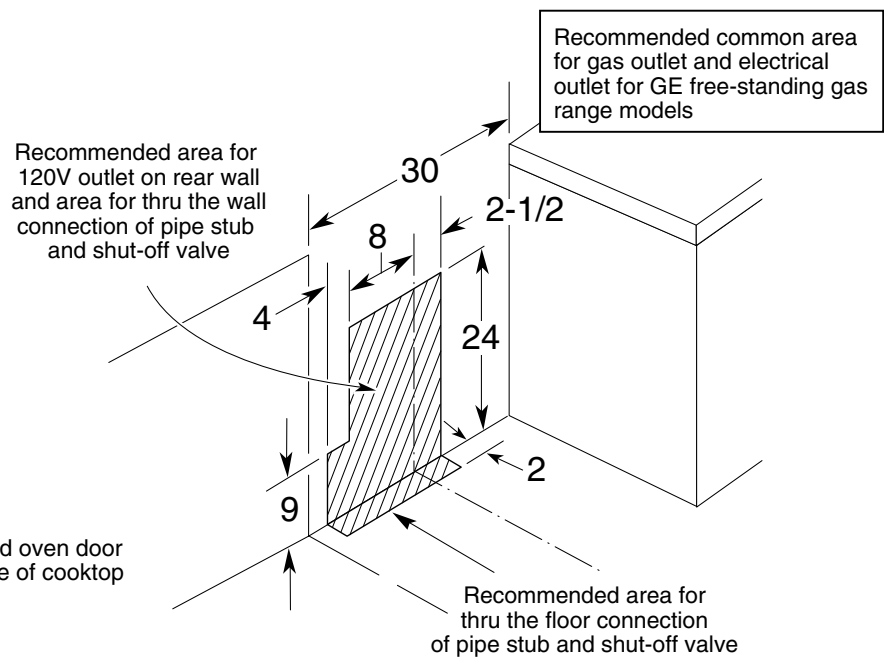

Profile™

JGBP79AEBAA - GE Profile™ Spectra™ 30" Free-Standing Self-Cleaning Gas Range with Warming Drawer

Dimensions (in inches) and Installation Information

*Depth including handle
26-1/4"—Depth to front of closed oven door
25-1/4"—Depth to front top edge of cooktop

All GE ranges are equipped with an Anti-Tip device. The installation of this device is an important, required step in the installation of the range.

Profile™

JGBP79AEBA - GE Profile™ Spectra™ 30" Free-Standing Self-Cleaning Gas Range with Warming Drawer

Features and Benefits

- Extra-Large 4.4 cu. ft. Self-Cleaning Oven
- One-Piece Upswept Porcelain-Enameled Cooktop
- Sealed Cooktop Burners
- (2) 12,000/1,000 BTU Maximum Output Burner
- (1) 5,000/600 BTU Precise Simmer Burner
- (1) 9,500/850 BTU All-Purpose Burners
- TrueTemp™ System
- SmartLogic™ Electronic Controls
- QuickSet IV Oven Controls
- Warming Drawer with Variable Temperature Control
- Heavy Cast Removable Square Grates
- Porcelain-Enameled One-Piece Drip Pans
- Electronic Pilotless Ignition System
- Electronic Clock and Timer
- In-Oven Broiling with Extra-Large Broiler Pan with Grid
- 3 Oven Racks / 6 Embossed Rack Positions
- Removable Frameless Glass Oven Door with Big View Window
- Sure-Grip Designer-Style Handle
- Designer-Style Control Knobs
- Porcelain-Enameled Scratch-Resistant Backguard
- Model JGBP79WEBWW—White on White
- Model JGBP79BEBBB—Black on Black
- Model JGBP79AEBA—Almond on Almond
- Model JGBP79CEBCC—Bisque