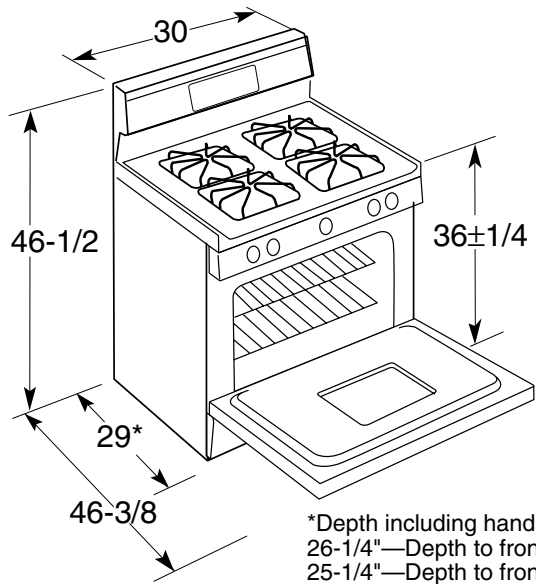

Profile™

JGBP79AEBAA - GE Profile™ Spectra™ 30" Free-Standing Self-Cleaning Gas Range with Warming Drawer

Dimensions (in inches) and Installation Information

*Depth including handle
26-1/4"—Depth to front of closed oven door
25-1/4"—Depth to front top edge of cooktop