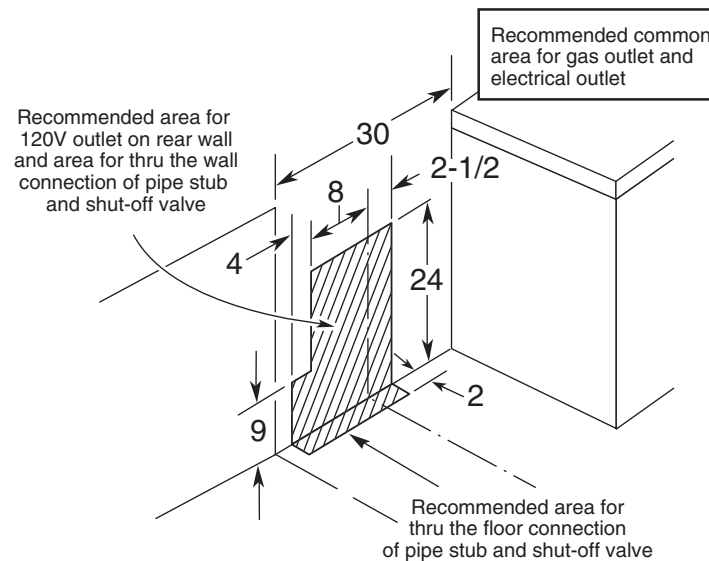

## JGBP80SEH – GE® 30" Free-Standing Self-Clean Gas Range

Installation Information Dimensions (in inches)

### Gas Self-Clean Range Anti-Tip Bracket (Part No. 205C1714P001)

**Electrical Rating:** 120V, 60Hz, 5A

**Installation Information:** Before installing, consult installation instructions packed with product for current dimensional data.

\*Dimension from wall to front of closed door handle is 29"  
Depth to front edge of cooktop – 25-1/4".

All GE ranges are equipped with an Anti-Tip device. The installation of this device is an important, required step in the installation of the range.