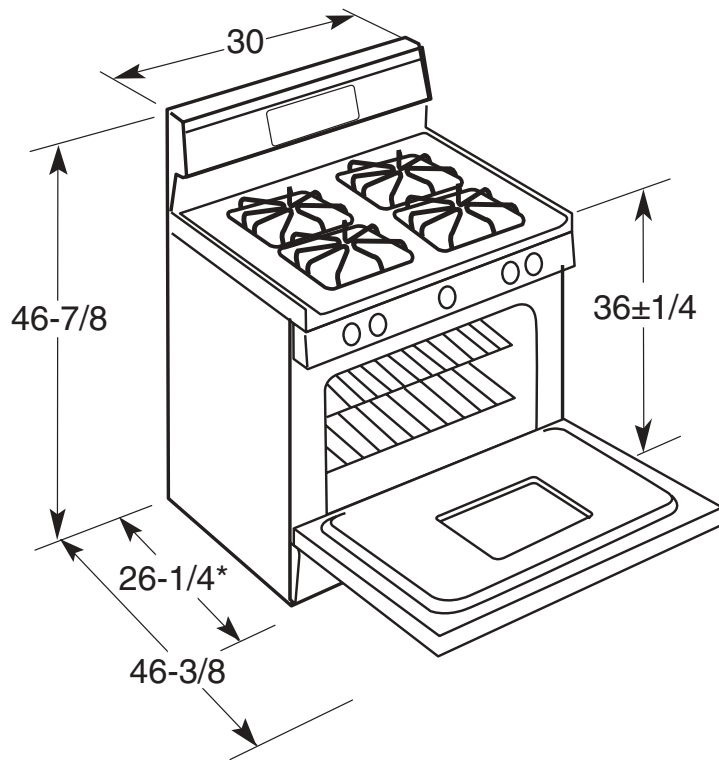

## JGBP80SEH – GE® 30" Free-Standing Self-Clean Gas Range

Installation Information Dimensions (in inches)

### Gas Self-Clean Range Anti-Tip Bracket (Part No. 205C1714P001)

**Electrical Rating:** 120V, 60Hz, 5A

**Installation Information:** Before installing, consult installation instructions packed with product for current dimensional data.

\*Dimension from wall to front of closed door handle is 29"  
Depth to front edge of cooktop – 25-1/4".

All GE ranges are equipped with an Anti-Tip device. The installation of this device is an important, required step in the installation of the range.