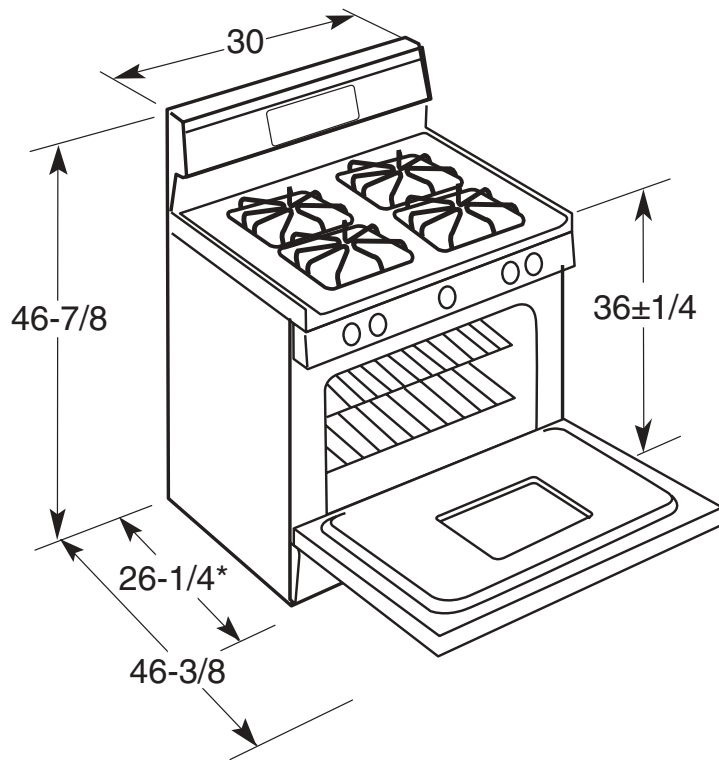

GE Appliances

JGBP80WEH/CEH/BEH – GE® 30" Free-Standing Self-Clean Gas Range

Installation Information Dimensions (in inches)

Optional Gas Range Accessory Drip Pans for Sealed and Standard Burner Models

(Available at additional cost)
To order these accessory drip pans, call toll-free 800-626-2002.

Gas Self-Clean Range Anti-Tip Bracket (Part No. 205C1714P001)

Electrical Rating: 120V, 60Hz, 5A

Installation Information: Before installing, consult installation instructions packed with product for current dimensional data.

*Dimension from wall to front of closed door handle is 29"
Depth to front edge of cooktop – 25-1/4".

All GE ranges are equipped with an Anti-Tip device. The installation of this device is an important, required step in the installation of the range.