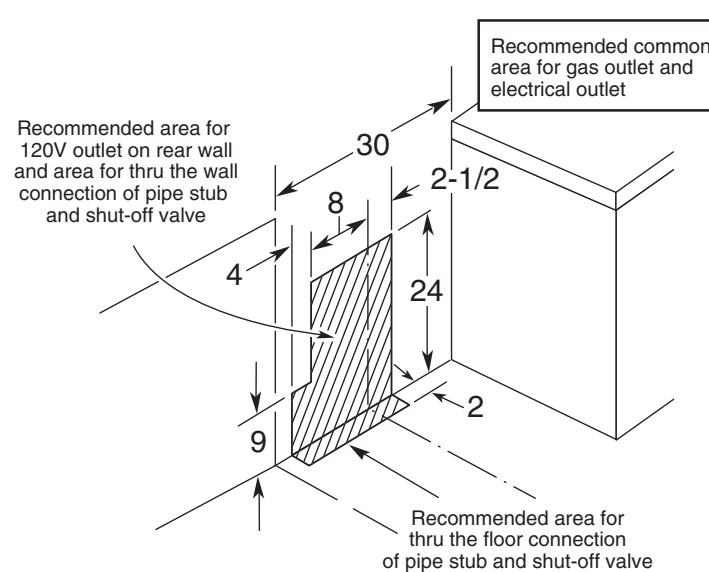

GE Appliances

JGBP80WEH/CEH/BEH – GE® 30" Free-Standing Self-Clean Gas Range

Installation Information Dimensions (in inches)

Optional Gas Range Accessory Drip Pans for Sealed and Standard Burner Models

(Available at additional cost)
To order these accessory drip pans, call toll-free 800-626-2002.

Gas Self-Clean Range Anti-Tip Bracket (Part No. 205C1714P001)

Electrical Rating: 120V, 60Hz, 5A

Installation Information: Before installing, consult installation instructions packed with product for current dimensional data.

*Dimension from wall to front of closed door handle is 29"
Depth to front edge of cooktop – 25-1/4".

All GE ranges are equipped with an Anti-Tip device. The installation of this device is an important, required step in the installation of the range.