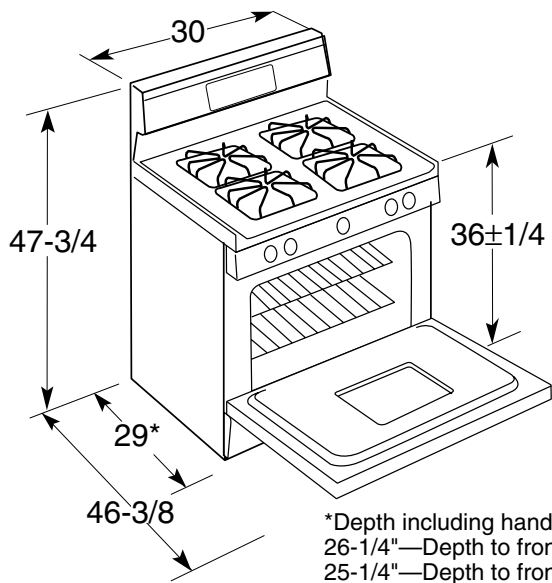

Profile™

JGBP85BEBBB—GE Profile™ Spectra™ 30" Free-Standing Self-Cleaning Gas Range with Warming Drawer

Dimensions (in inches) and Installation Information

Optional Gas Range Accessory Drip Pans for Sealed and Standard Burner Models
(Available at additional cost)
To order these accessory drip pans, call toll-free 800-848-7722

Optional Gas Range Wok Accessory
(Available at additional cost)
JXWK—Wok holder accessory sits on top of maximum burner grate to hold a **round-bottom** wok.

Electrical Rating: 120V, 60Hz, 5A

Installation Information: Before installing, consult installation instructions packed with product for current dimensional data.

Profile™

JGBP85BEBBB—GE Profile™ Spectra™ 30" Free-Standing Self-Cleaning Gas Range with Warming Drawer

Features and Benefits

- Extra-Large 4.4 cu. ft. Self-Cleaning Oven
- One-Piece Upswept Porcelain-Enameled Cooktop
- Sealed Cooktop Burners
- (2) 12,000/1,000 BTU Maximum Output Burner
- (1) 5,000/600 BTU Precise Simmer Burner
- (1) 9,500/850 BTU Sealed Cooktop Burners
- TrueTemp™ System
- SmartLogic™ Electronic Controls
- QuickSet V Oven Controls
- Warming Drawer with Variable Temperature Control
- Heavy Cast Removable Square Grates
- Porcelain-Enameled One-Piece Drip Pans
- Electronic Pilotless Ignition System
- Electronic Clock and Timer
- In-Oven Broiling with Extra-Large Broiler Pan with Grid
- 3 Oven Racks / 6 Embossed Rack Positions
- Removable Frameless Glass Oven Door with Big View Window
- Sure-Grip Designer-Style Handle
- Designer-Style Control Knobs
- Glass Scratch-Resistant Backguard
- Fluorescent Backguard Light
- Model JGBP85WEBWW—White on White
- Model JGBP85BEBBB—Black on Black
- Model JGBP85AEBAA—Almond on Almond
- Model JGBP85CEBCC—Bisque