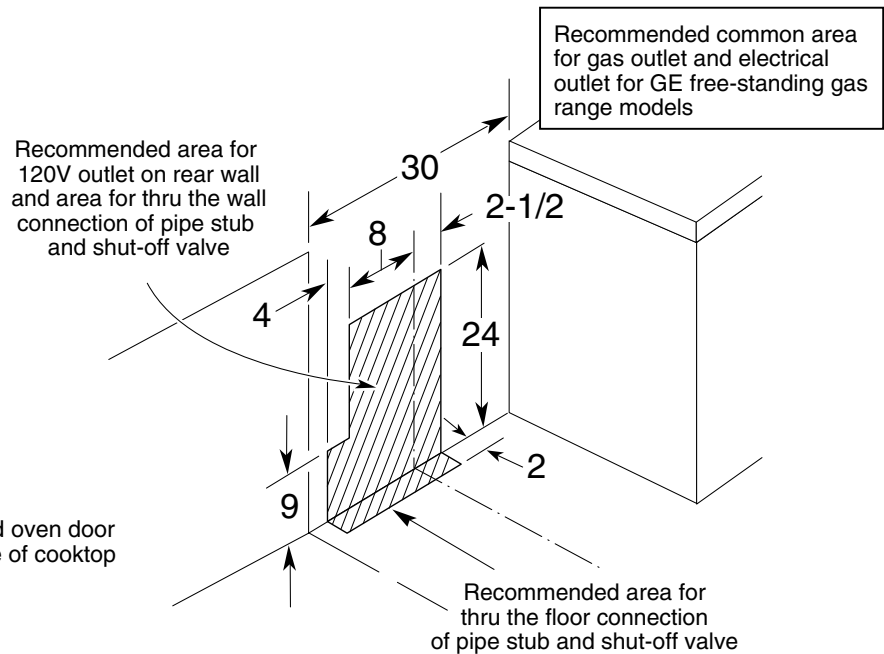

Profile™

JGBP85BEBBB—GE Profile™ Spectra™ 30" Free-Standing Self-Cleaning Gas Range with Warming Drawer

Dimensions (in inches) and Installation Information

Optional Gas Range Accessory Drip Pans for Sealed and Standard Burner Models
(Available at additional cost)
To order these accessory drip pans, call toll-free 800-848-7722

Optional Gas Range Wok Accessory
(Available at additional cost)
JXWK—Wok holder accessory sits on top of maximum burner grate to hold a **round-bottom** wok.

Electrical Rating: 120V, 60Hz, 5A

Installation Information: Before installing, consult installation instructions packed with product for current dimensional data.

Profile™

JGBP85BEBBB—GE Profile™ Spectra™ 30" Free-Standing Self-Cleaning Gas Range with Warming Drawer

Features and Benefits

- Extra-Large 4.4 cu. ft. Self-Cleaning Oven
- One-Piece Upswept Porcelain-Enameled Cooktop
- Sealed Cooktop Burners
- (2) 12,000/1,000 BTU Maximum Output Burner
- (1) 5,000/600 BTU Precise Simmer Burner
- (1) 9,500/850 BTU Sealed Cooktop Burners
- TrueTemp™ System
- SmartLogic™ Electronic Controls
- QuickSet V Oven Controls
- Warming Drawer with Variable Temperature Control
- Heavy Cast Removable Square Grates
- Porcelain-Enameled One-Piece Drip Pans
- Electronic Pilotless Ignition System
- Electronic Clock and Timer
- In-Oven Broiling with Extra-Large Broiler Pan with Grid
- 3 Oven Racks / 6 Embossed Rack Positions
- Removable Frameless Glass Oven Door with Big View Window
- Sure-Grip Designer-Style Handle
- Designer-Style Control Knobs
- Glass Scratch-Resistant Backguard
- Fluorescent Backguard Light
- Model JGBP85WEBWW—White on White
- Model JGBP85BEBBB—Black on Black
- Model JGBP85AEBAA—Almond on Almond
- Model JGBP85CEBCC—Bisque