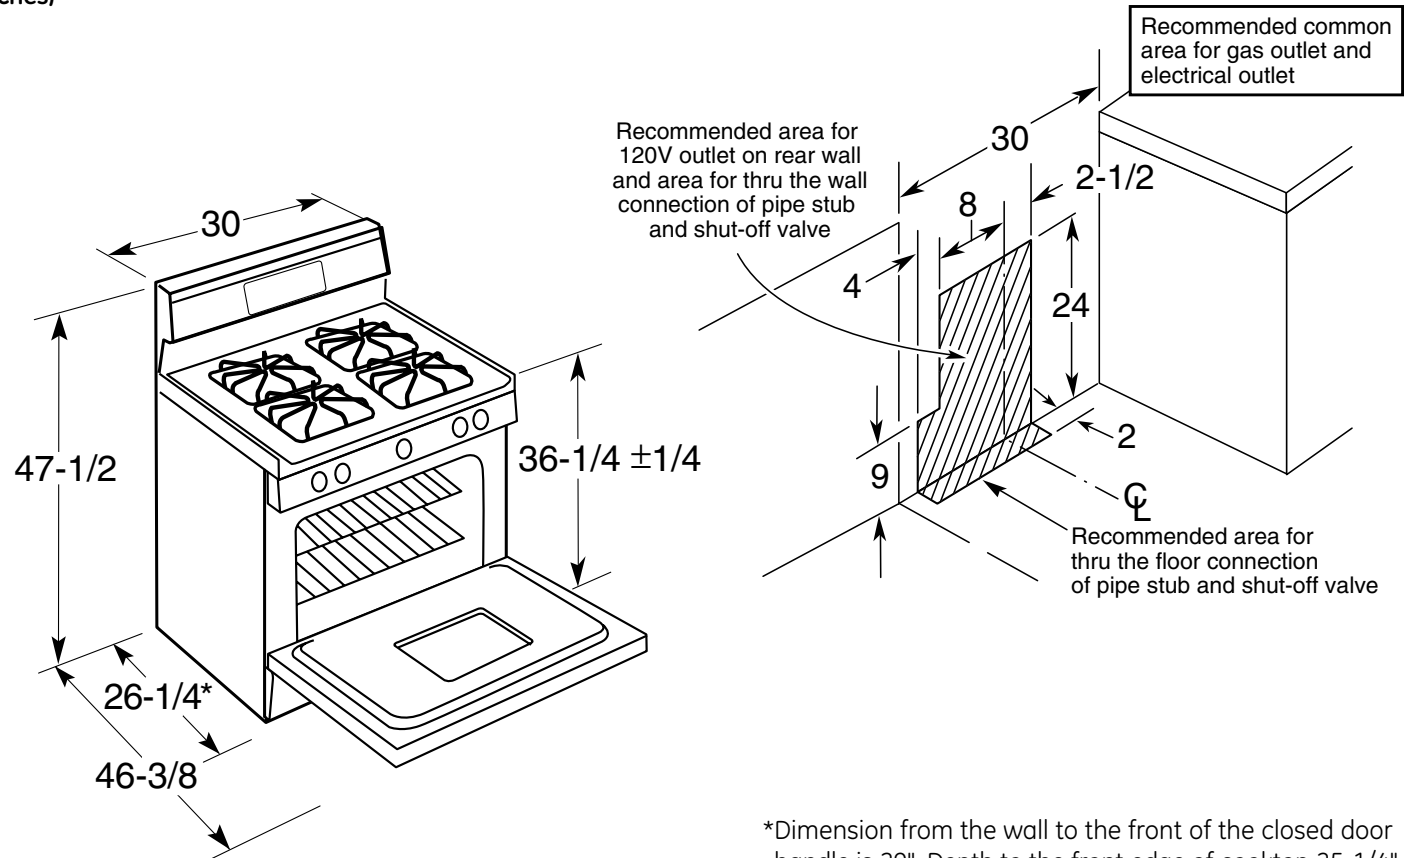

JGBP85SEL

GE® 30" Free-Standing Self-Clean Gas Range

Dimensions and Installation Information (in inches)

Gas Self-Clean Range Anti-Tip Bracket
(Part No. 205C1714P001)

Electrical Rating: 120V, 60Hz, 9A

Installation Information: Before installing, consult installation instructions packed with product for current dimensional data.

*Dimension from the wall to the front of the closed door handle is 29". Depth to the front edge of cooktop 25-1/4".

For answers to your Monogram®, GE Profile™ or GE® appliance questions, visit our website at ge.com or call GE Answer Center® service, 800.626.2000.