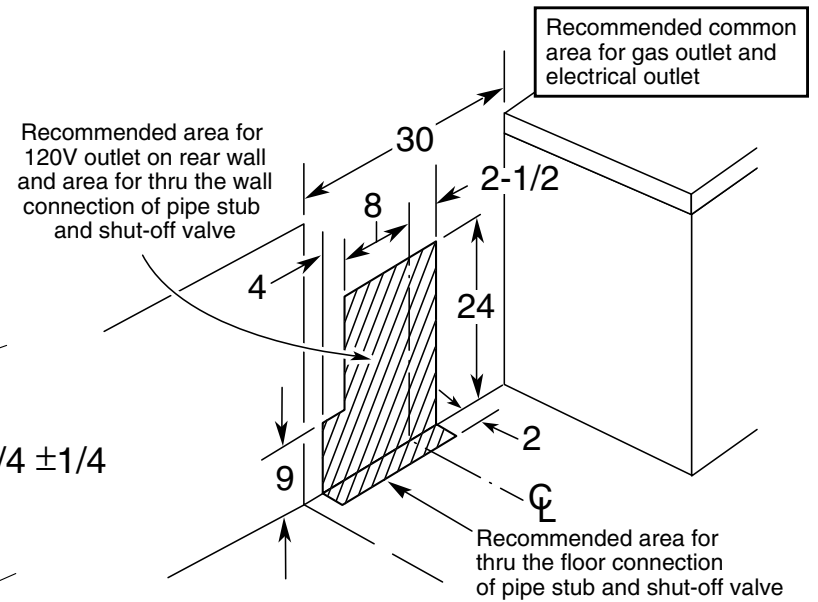

JGBP86WEL/BEL

GE® 30" Free-Standing Self-Clean Gas Range

Dimensions and Installation Information (in inches)

Gas Self-Clean Range Anti-Tip Bracket
(Part No. 205C1714P001)

Electrical Rating: 120V, 60Hz, 5A

Installation Information: Before installing, consult installation instructions packed with product for current dimensional data.