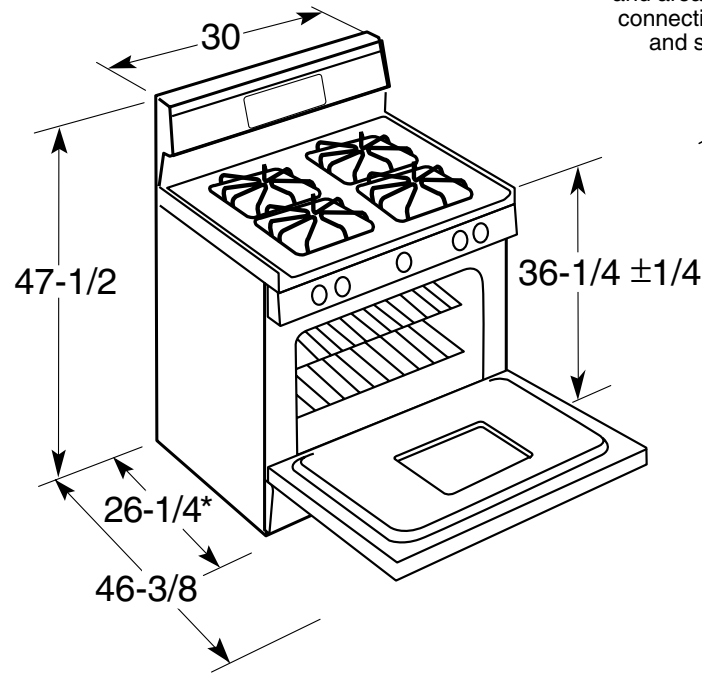

JGBP86WEL/BEL

GE® 30" Free-Standing Self-Clean Gas Range

Dimensions and Installation Information (in inches)

Gas Self-Clean Range Anti-Tip Bracket
(Part No. 205C1714P001)

Electrical Rating: 120V, 60Hz, 5A

Installation Information: Before installing, consult installation instructions packed with product for current dimensional data.