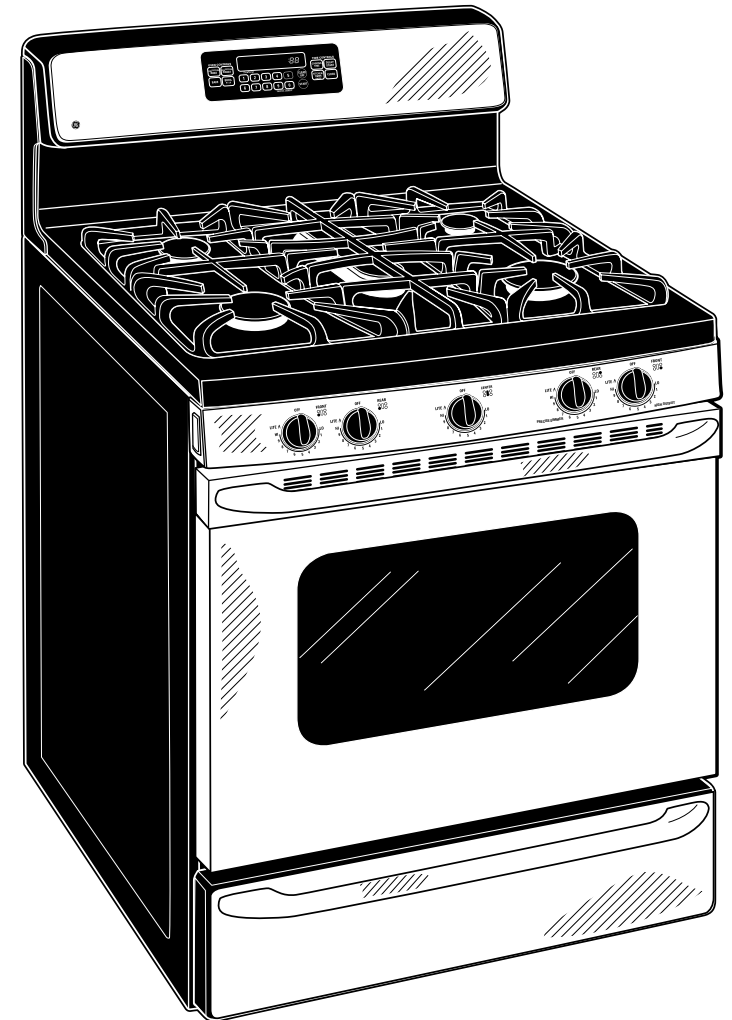

JGBP88SEK

GE® 30" Free-Standing Self-Clean Gas Range

Dimensions and Installation Information

Note: Dimension from the wall to the front of the closed door handle is 29". Depth to front edge of cooktop 25-1/4".

JGBP88SEK

GE® 30" Free-Standing Self-Clean Gas Range

Features and Benefits

- Self clean oven - Conveniently cleans the oven cavity without need of scrubbing
- Super-large oven capacity - Provides an impressively large oven interior for cooking more dishes and large meals at once
- Deep recessed cooktop - Designed with a recessed surface to help contain spills and make cleaning easy
- Center oval burner - Fifth burner in the center of the cooktop, ideal for griddle or odd-size cookware
- Non-stick griddle - Placed over a fifth center burner the griddle provides a flat, non-stick surface for cooking and warming all types of foods
- Power Boil™ 16,000 BTU burner - Delivers 16,000 BTUs of forceful heat for rapid boiling
- Warming drawer - Convenient drawer keeps breads, desserts or just-cooked foods warm and ready-to-serve
- QuickSet V oven controls - Feature an easy to use design that allows you to set precise cooking temperatures
- Precise simmer burner - Offers the low setting of 600 BTUs, ensuring more temperature control for simmering
- Model JGBP88SEKSS - Stainless steel