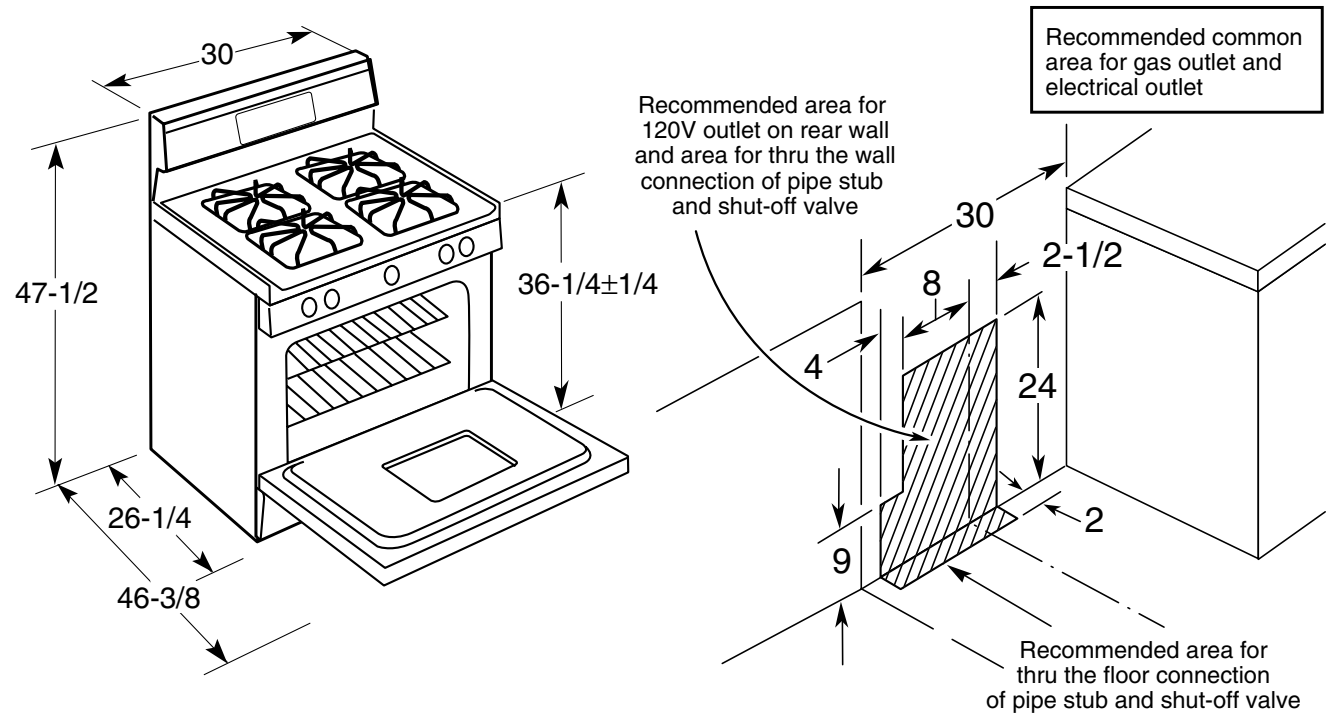

JGBP88SEK

GE® 30" Free-Standing Self-Clean Gas Range

Dimensions and Installation Information

Note: Dimension from the wall to the front of the closed door handle is 29". Depth to front edge of cooktop 25-1/4".

Optional Gas Range Accessory Drip Pans:

(Available at additional cost)
To order these accessory drip pans, call toll-free 800-626-2002.

Electrical Rating: 120V, 60Hz, 9A

Installation Information: Before installing, consult installation instructions packed with product for current dimensional data.

For answers to your Monogram,® GE Profile™ or GE® appliance questions, visit our website at ge.com or call GE Answer Center® service, 800.626.2000.

Dimension and installation information are shown in inches.

imagination at work

Specification Created 12/04

330478