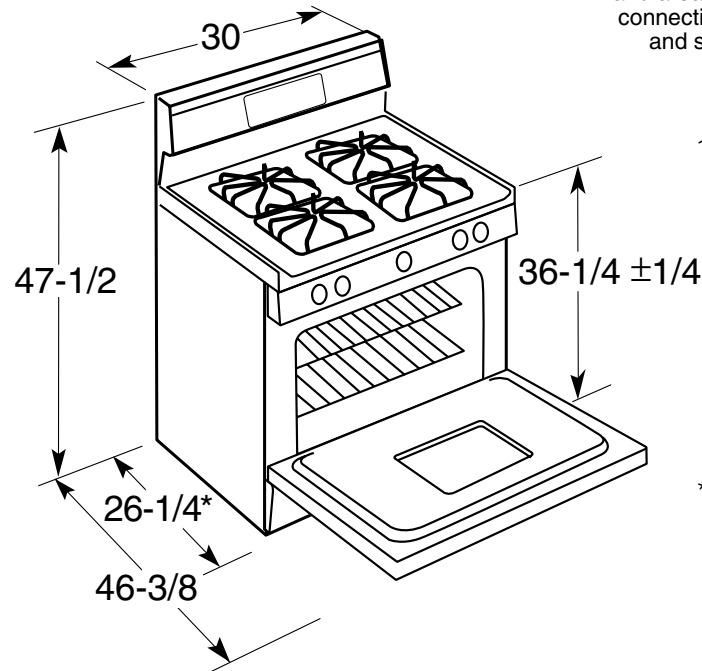

JGBP88SEL

GE® 30" Free-Standing Self-Clean Gas Range

Dimensions and Installation Information (in inches)

Electrical Rating: 120V, 60Hz, 9A

Installation Information: Before installing, consult installation instructions packed with product for current dimensional data.

Recommended area for 120V outlet on rear wall and area for thru the wall connection of pipe stub and shut-off valve