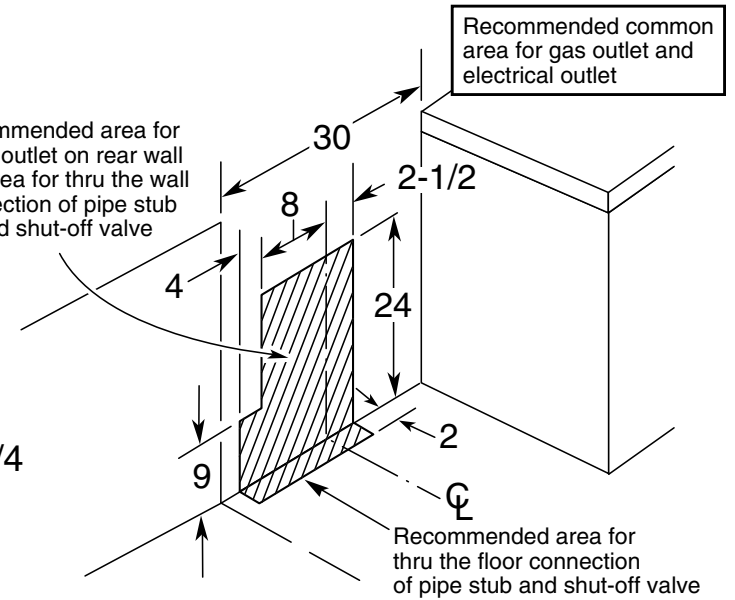

* Dimension from the wall to the front of the closed door handle is 29". Depth to front edge of cooktop 25-1/4".

For answers to your Monogram,® GE Profile™ or GE® appliance questions, visit our website at ge.com or call GE Answer Center® service, 800.626.2000.

imagination at work

Specification Created 4/06

330536